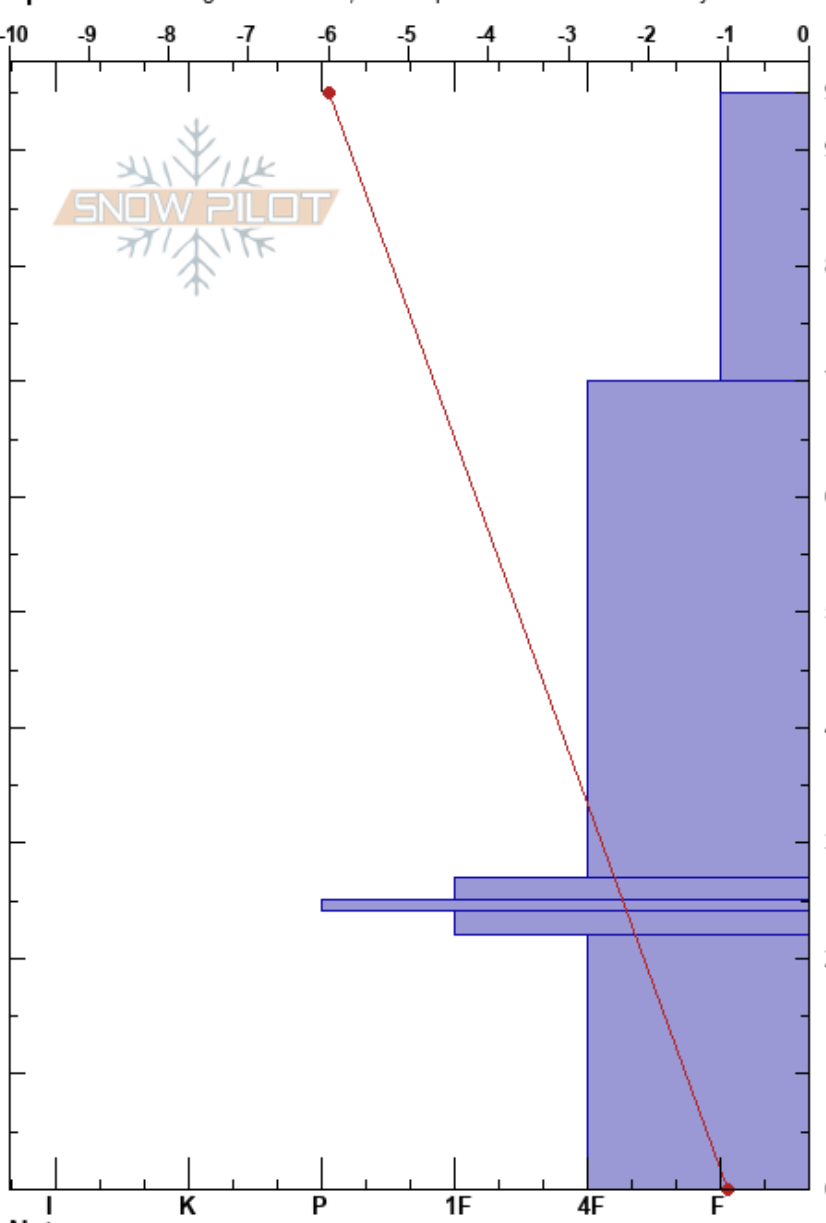

shot 12 Casper Bowl  
 Teton Range  
 WY  
**Elevation:** 9385 ft  
**Aspect:** NE  
**Specifics:** Pit dug in a Ski Area; Pit is representative of backcountry

Josh Pope  
 11/08/2018 - 10:30am  
**Co-ord:** 43.60553N, -110.85020E  
**Slope Angle:** 31°  
**Wind Loading:** no

**Stability:** Very Good **HS:**95 **Layer Notes:**  
**Air Temperature:** -10°C **PS:** 40 25-24cm:Problematic layer  
**Sky Cover:** X  
**Precipitation:** NO  
**Wind:** NW Light Breeze

Form	Crystal Size	Moisture	$\rho$ kg/m <sup>3</sup>	Stability tests & Layer comments
+	1.5			
/	1.5			← CT8, RP @70cm ← ECTN9 @70cm
⊖	0.5			
⊙	0.5			← CT27, RP @24cm
⊖	0.5			
.	0.5			

**Notes:** Pit was dug in a similar location to previous years for comparison