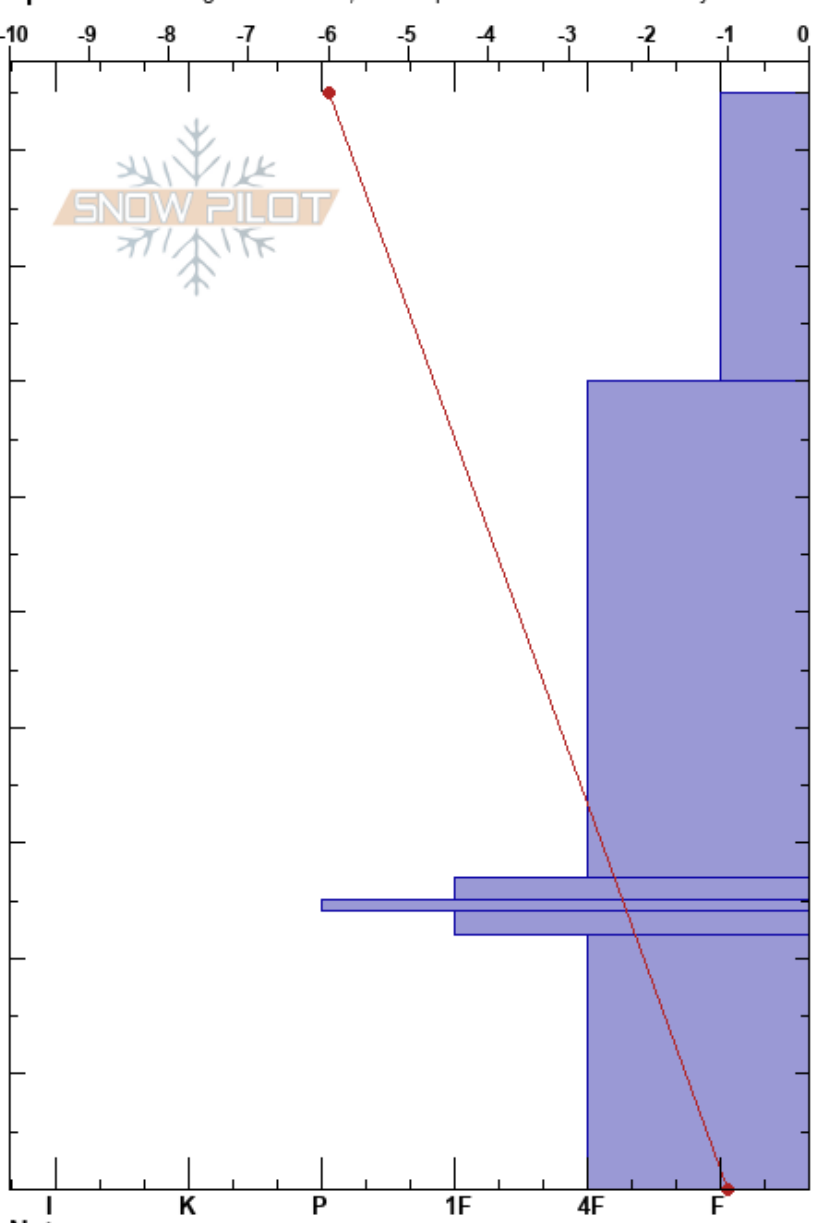

shot 12 Casper Bowl
 Teton Range
 WY
Elevation: 9385 ft
Aspect: NE
Specifics: Pit dug in a Ski Area; Pit is representative of backcountry

Josh Pope
 11/08/2018 - 10:30am
Co-ord: 43.60553N, -110.85020E
Slope Angle: 31°
Wind Loading: no

Stability: Very Good **HS:**95 **Layer Notes:**
Air Temperature: -10°C **PS:** 40 25-24cm:Problematic layer
Sky Cover: X
Precipitation: NO
Wind: NW Light Breeze

Form	Crystal		ρ kg/m ³	Stability tests & Layer comments
	Size	Moisture		
+	1.5			
/	1.5			← CT8, RP @70cm ← ECTN9 @70cm
⊖	0.5			
⊙	0.5			← CT27, RP @24cm
⊖	0.5			
.	0.5			

Notes: Pit was dug in a similar location to previous years for comparison