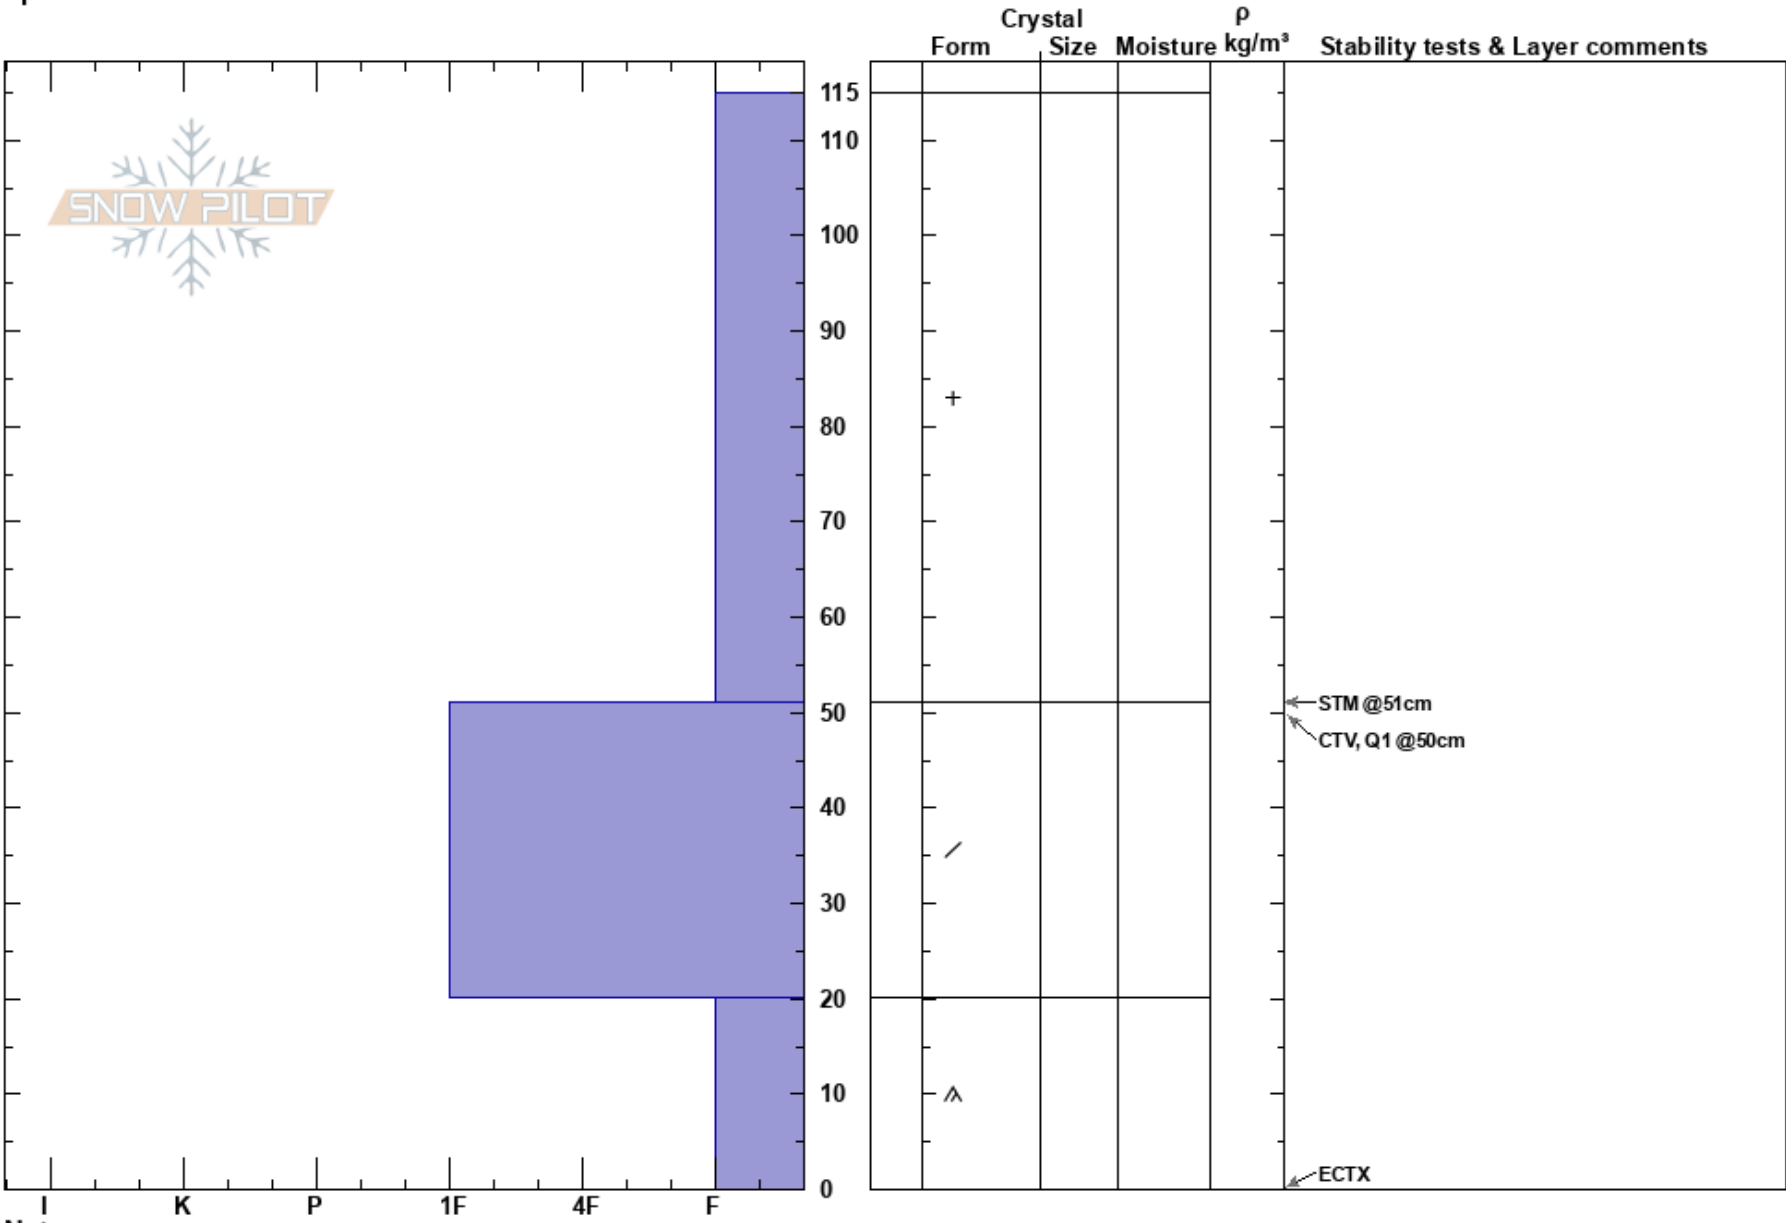

Throwbacks Right
 Front Range
 CO
 Elevation: 3484 m
 Aspect: NE
 Specifics:

Carter Spencer
 11/05/2018 - 2:00pm
 Co-ord: 39.78831N, -105.87433W
 Slope Angle: 28°
 Wind Loading: yes

Stability:
 Air Temperature: -10°C
 Sky Cover: BKN
 Precipitation: S1
 Wind: NE Moderate

HS:115 Layer Notes:

Notes: