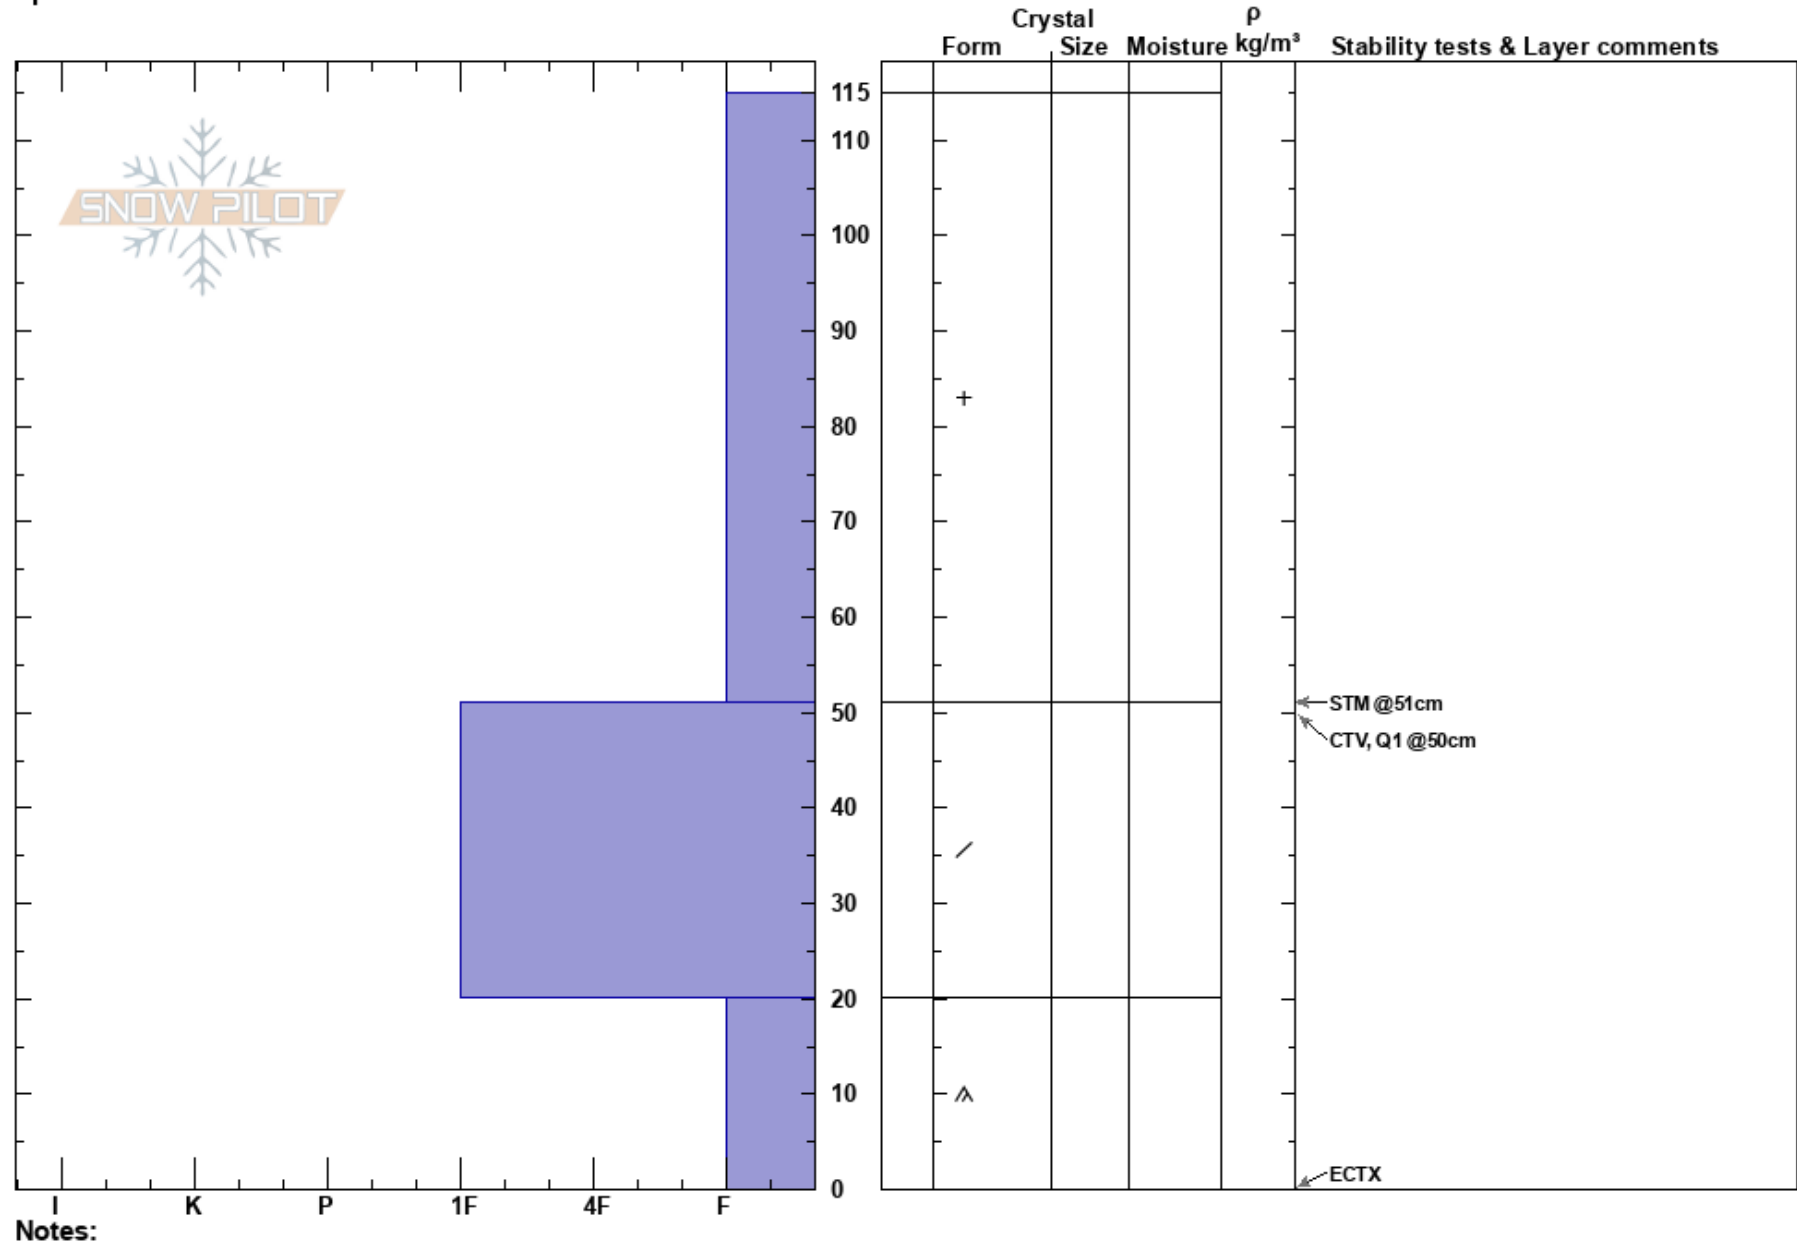

Throwbacks Right  
Front Range  
CO  
Elevation: 3484 m  
Aspect: NE  
Specifics:

Carter Spencer  
11/05/2018 - 2:00pm  
Co-ord: 39.78831N, -105.87433W  
Slope Angle: 28°  
Wind Loading: yes

Stability:  
Air Temperature: -10°C  
Sky Cover: BKN  
Precipitation: S1  
Wind: NE Moderate

HS:115  
Layer Notes:

Notes: