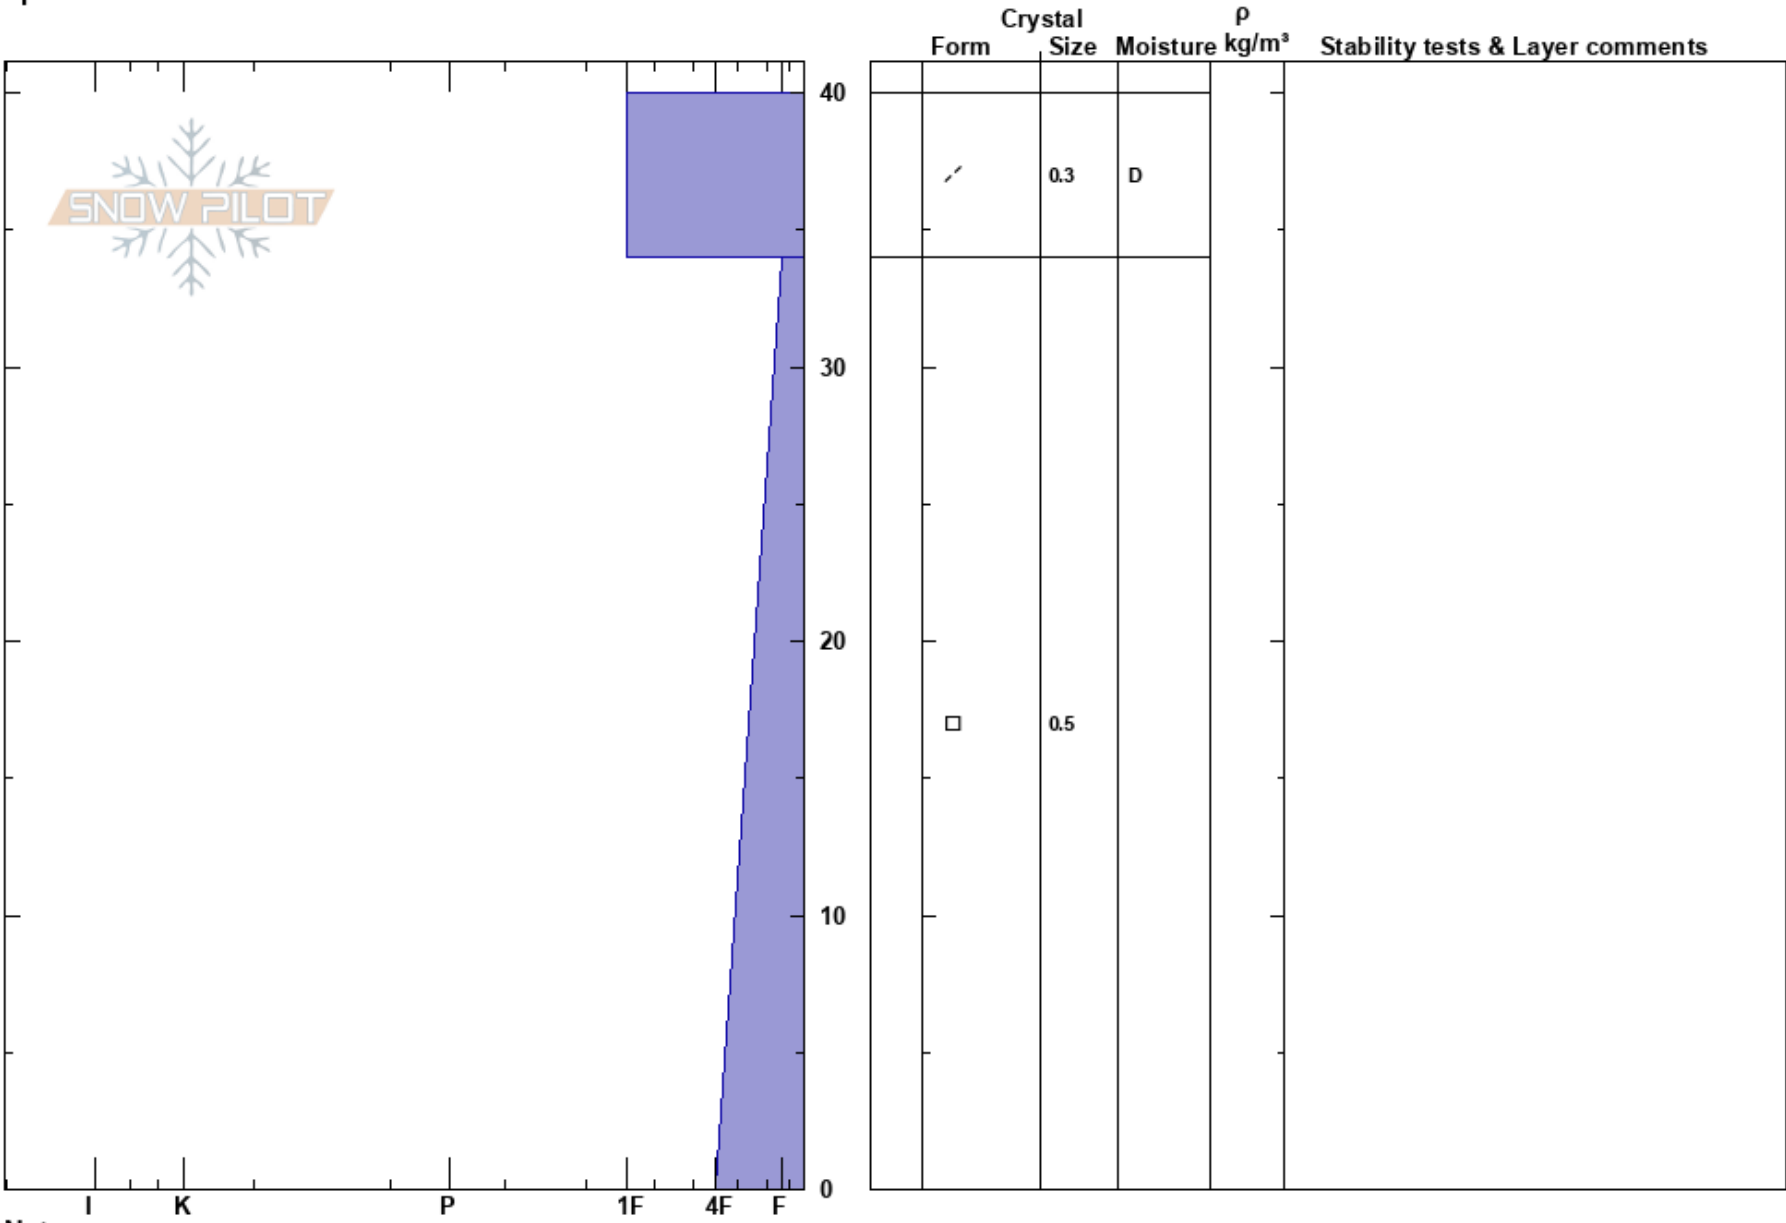

20181107 Monarch Pass
 Sawatch
 CO
 Elevation: 11700 ft
 Aspect: SE
 Specifics:

Ben Pritchett
 11/07/2018 - 11:30am
 Co-ord: 13S 384045W 4261395N
 Slope Angle: 20°
 Wind Loading: no

Stability:
 Air Temperature:
 Sky Cover: FEW
 Precipitation: NO
 Wind: W Light Breeze

HS:40
 PF:35
 Layer Notes:

Notes: