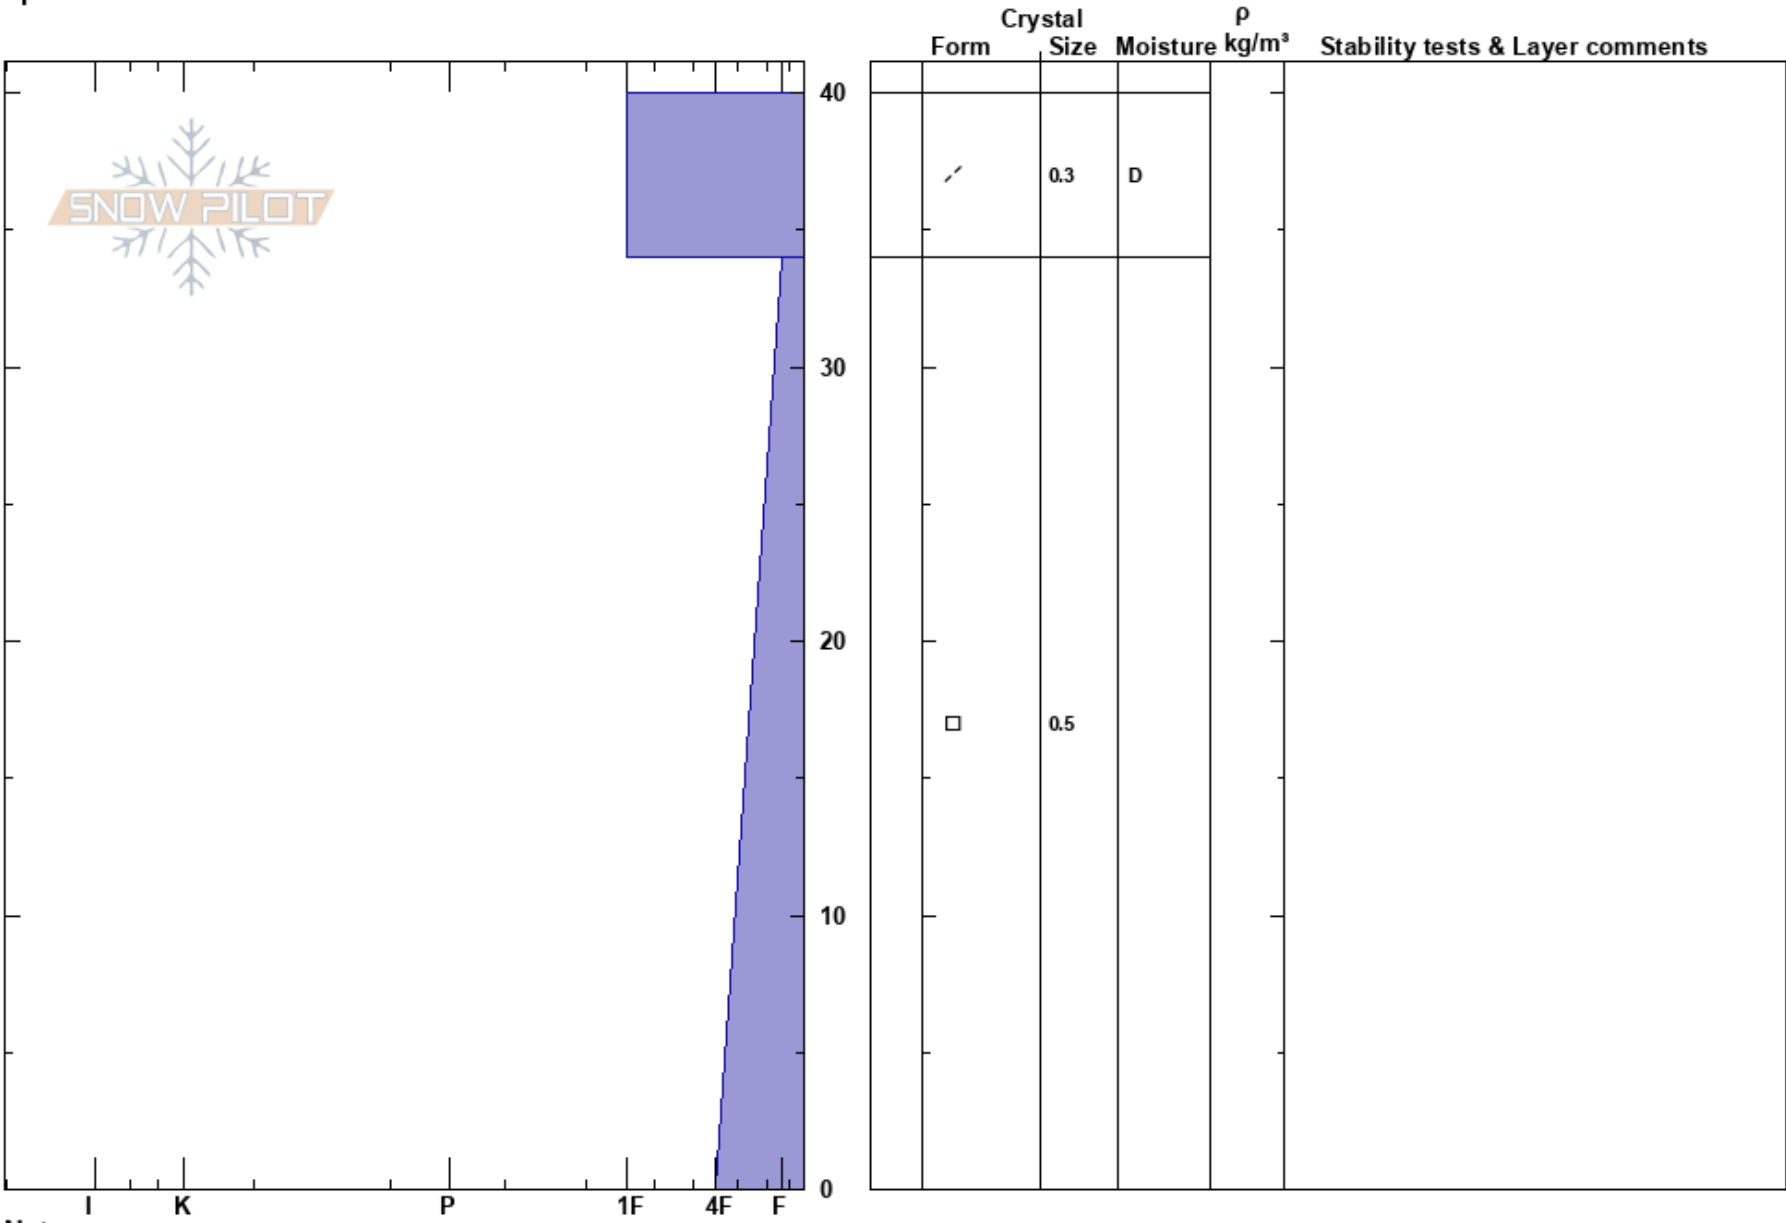

20181107 Monarch Pass  
 Sawatch  
 CO  
 Elevation: 11700 ft  
 Aspect: SE  
 Specifics:

Ben Pritchett  
 11/07/2018 - 11:30am  
 Co-ord: 13S 384045W 4261395N  
 Slope Angle: 20°  
 Wind Loading: no

Stability:  
 Air Temperature:  
 Sky Cover: FEW  
 Precipitation: NO  
 Wind: W Light Breeze

HS:40  
 PF:35  
 Layer Notes:

Notes: