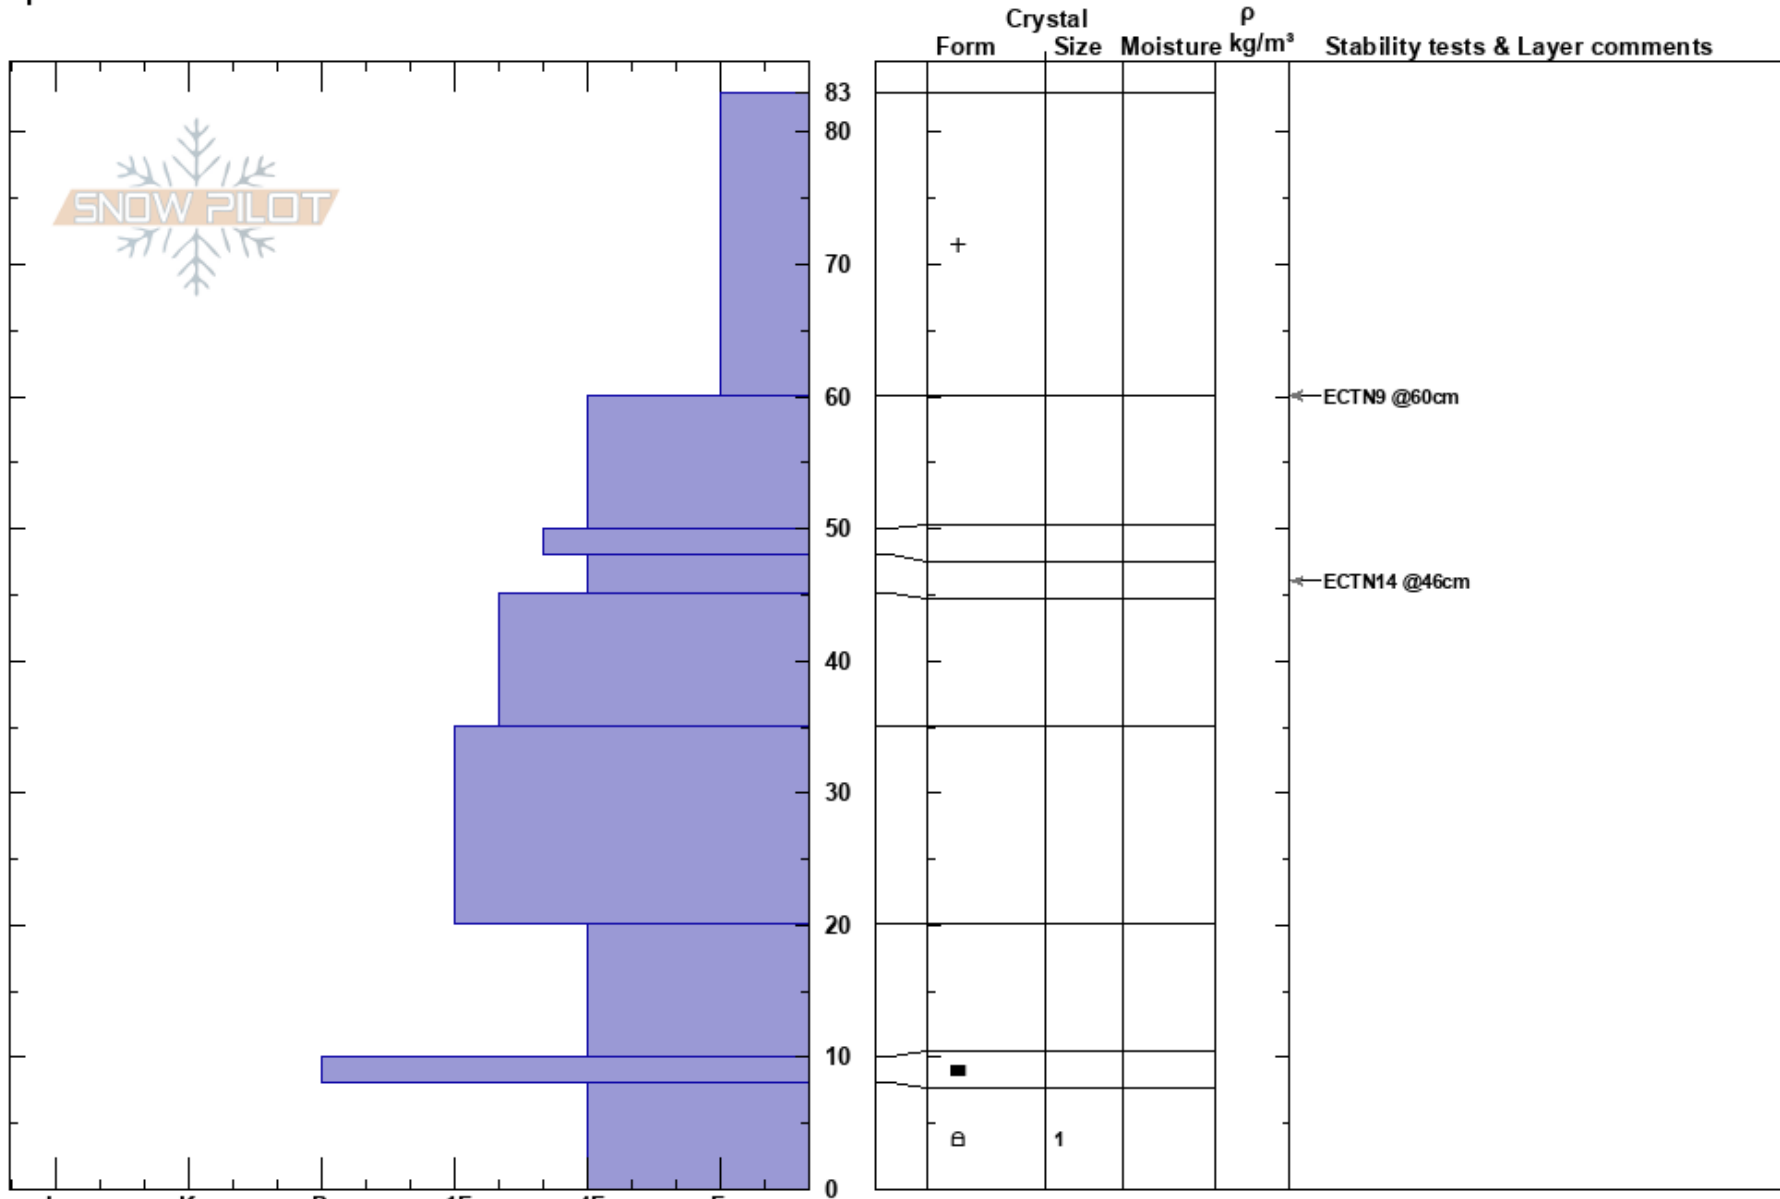

sw Mt. Henderson
 Beartooths
 MT
Elevation: 10100 ft
Aspect: 210°
Specifics:

Beau Fredlund
 11/07/2018 - 2:00pm
Co-ord: 45.04941N, -109.94370E
Slope Angle: 30°
Wind Loading:

Stability:
Air Temperature:
Sky Cover: SCT
Precipitation: S-1
Wind: Calm

HS:83
Layer Notes:
 48-45cm:Problematic layer

Notes: Noted some point release avalanche activity on the east aspect of Crown Butte (from the last 24 hrs.). Not much wind effect overall.