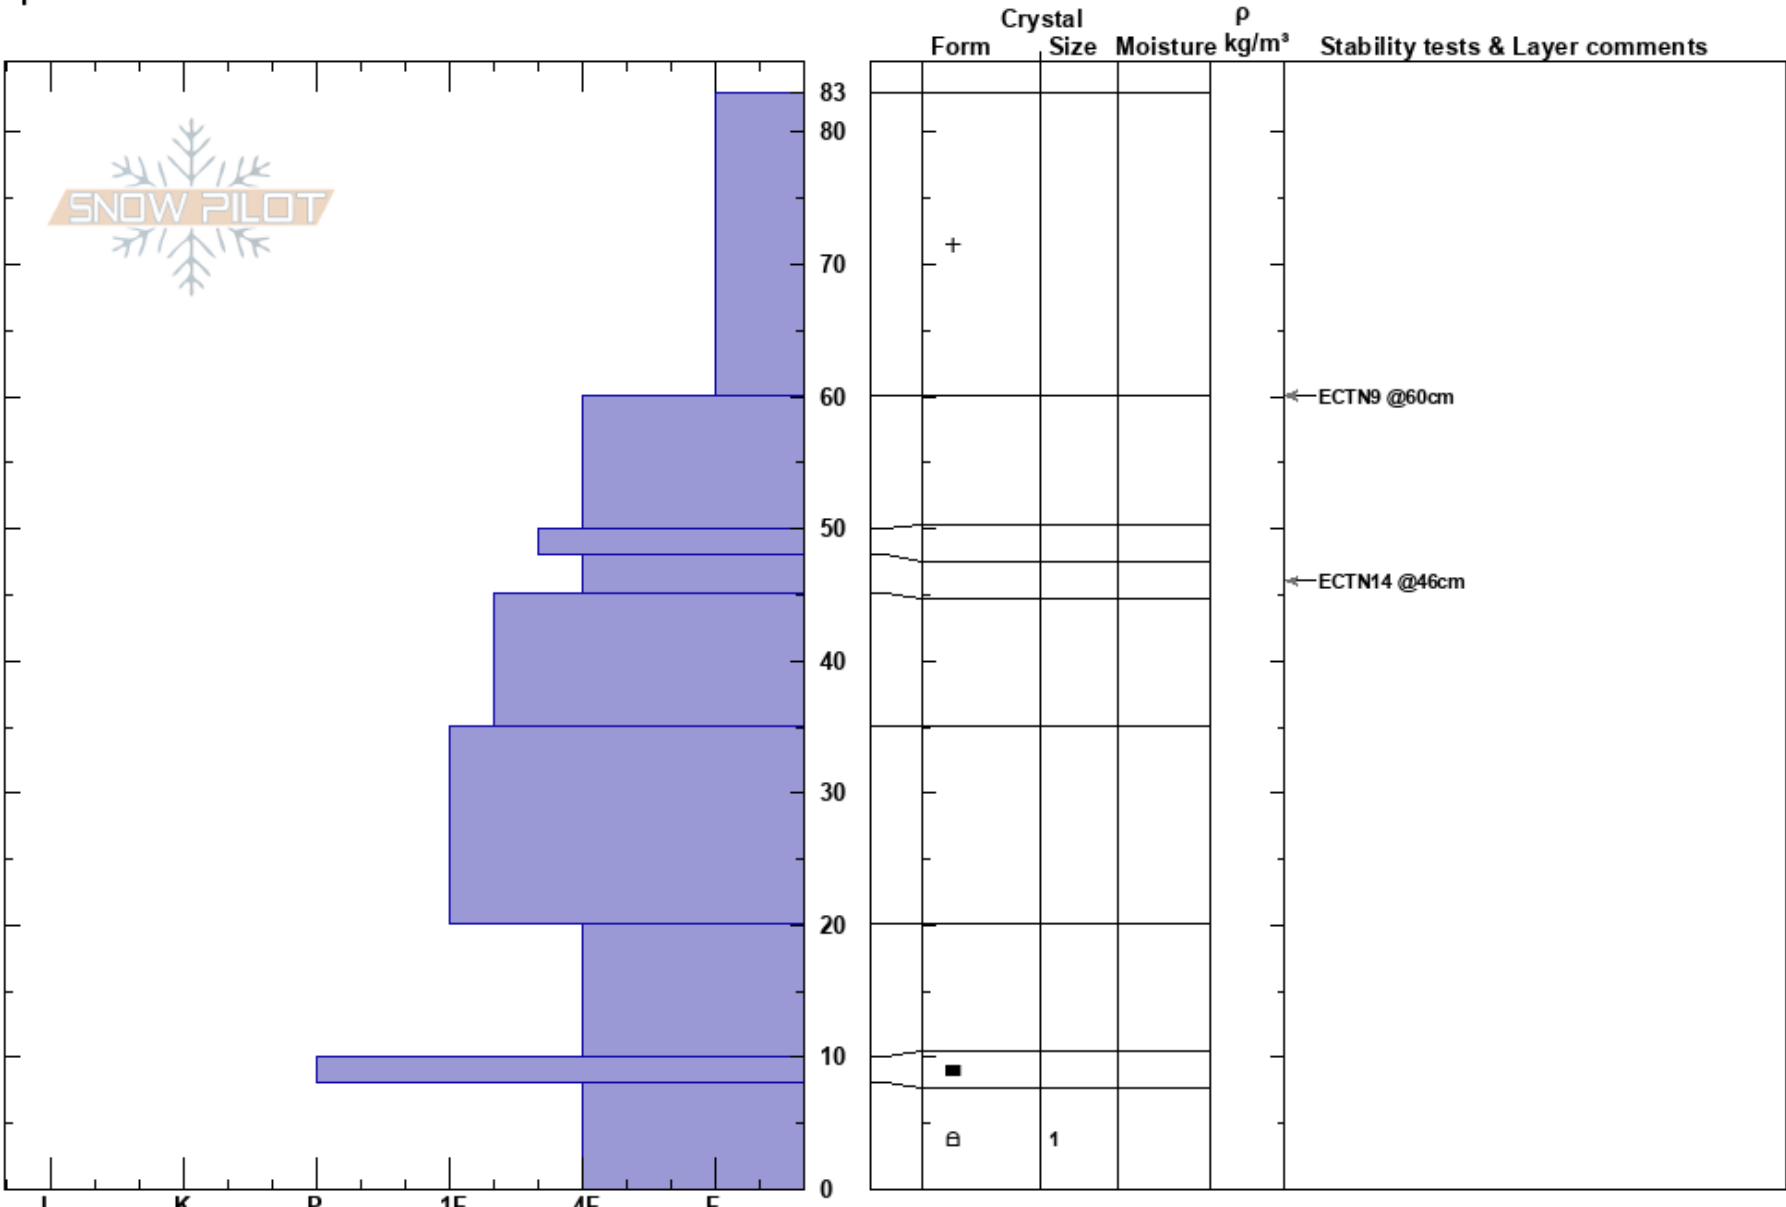

sw Mt. Henderson
 Beartooths
 MT
Elevation: 10100 ft
Aspect: 210°
Specifics:

Beau Fredlund
 11/07/2018 - 2:00pm
Co-ord: 45.04941N, -109.94370E
Slope Angle: 30°
Wind Loading:

Stability:
Air Temperature:
Sky Cover: SCT
Precipitation: S-1
Wind: Calm

HS:83
Layer Notes:
 48-45cm:Problematic layer

Notes: Noted some point release avalanche activity on the east aspect of Crown Butte (from the last 24 hrs.). Not much wind effect overall.