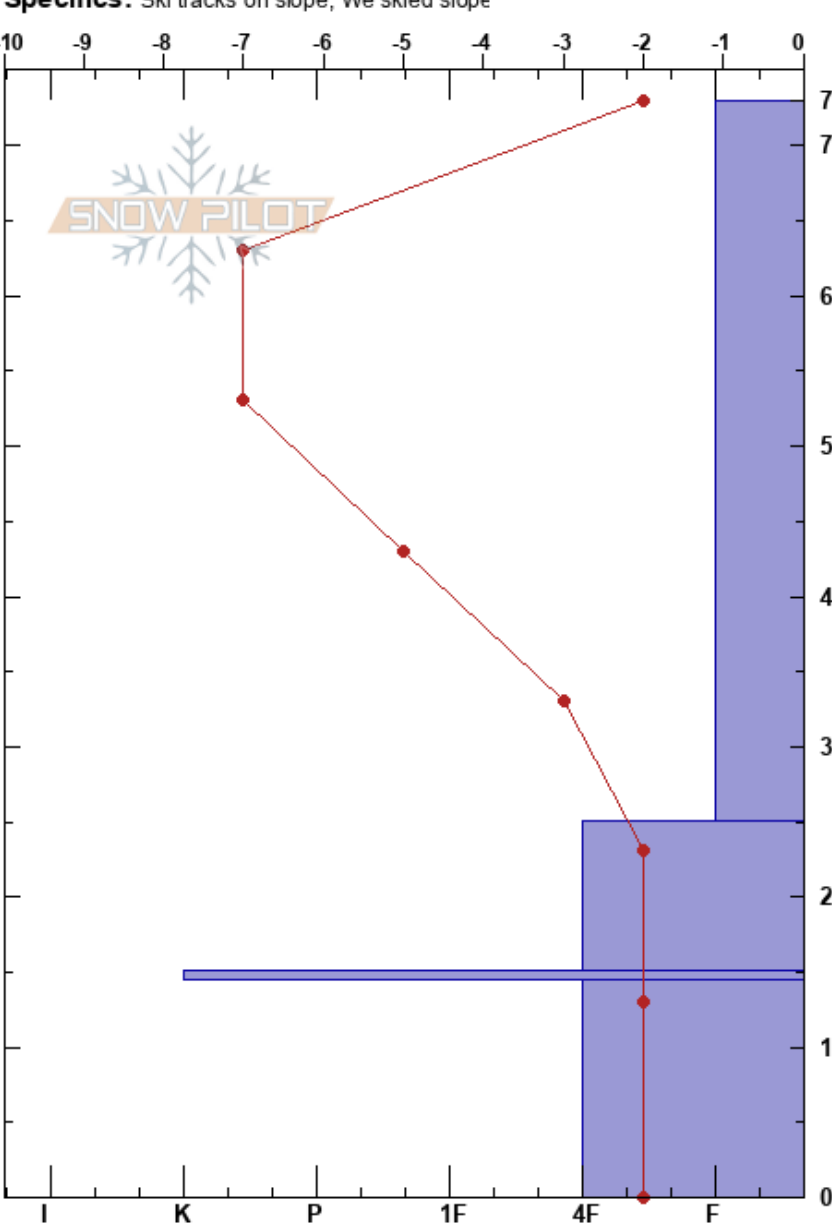

Vail Pass Apex Mtn Sch
 Gore Range
 CO
Elevation: 11600 ft
Aspect: 215°
Specifics: Ski tracks on slope; We skied slope

Bruce Hodgkins
 11/07/2018 - 12:00pm
Co-ord: 39.54771N, -106.20265W
Slope Angle: 25°
Wind Loading:

Stability: Good
Air Temperature: -7°C
Sky Cover: CLR
Precipitation: NO
Wind: W Light Breeze

HS:73
PF:60
 15-14.5cm: Problematic layer

Form	Crystal		ρ kg/m ³	Stability tests & Layer comments
	Size	Moisture		
+	2.5			
/	1.5			
=				
○	1.2			