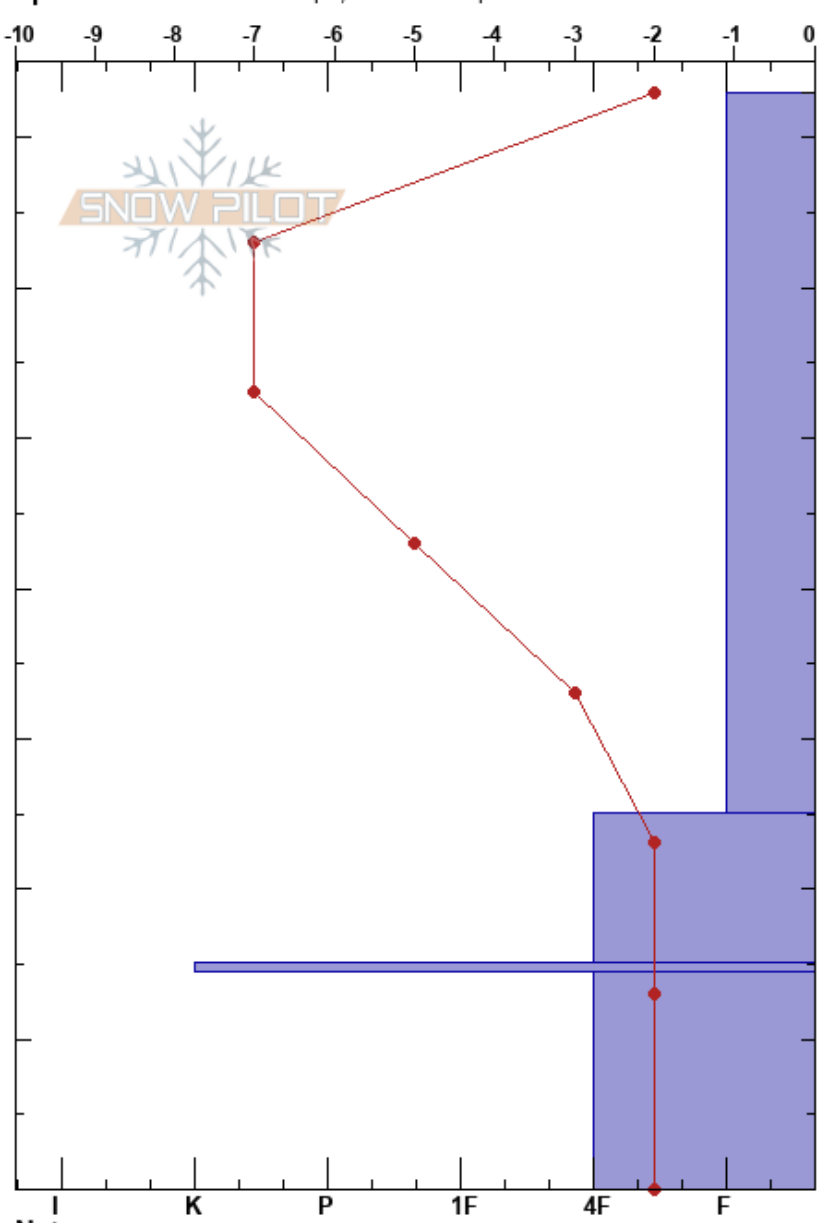

Vail Pass Apex Mtn Sch
 Gore Range
 CO
Elevation: 11600 ft
Aspect: 215°
Specifics: Ski tracks on slope; We skied slope

Bruce Hodgkins
 11/07/2018 - 12:00pm
Co-ord: 39.54771N, -106.20265W
Slope Angle: 25°
Wind Loading:

Stability: Good
Air Temperature: -7°C
Sky Cover: CLR
Precipitation: NO
Wind: W Light Breeze

HS:73
PF:60
 15-14.5cm: Problematic layer

Form	Crystal		ρ kg/m ³	Stability tests & Layer comments
	Size	Moisture		
+	2.5			
/	1.5			
=				
○	1.2			