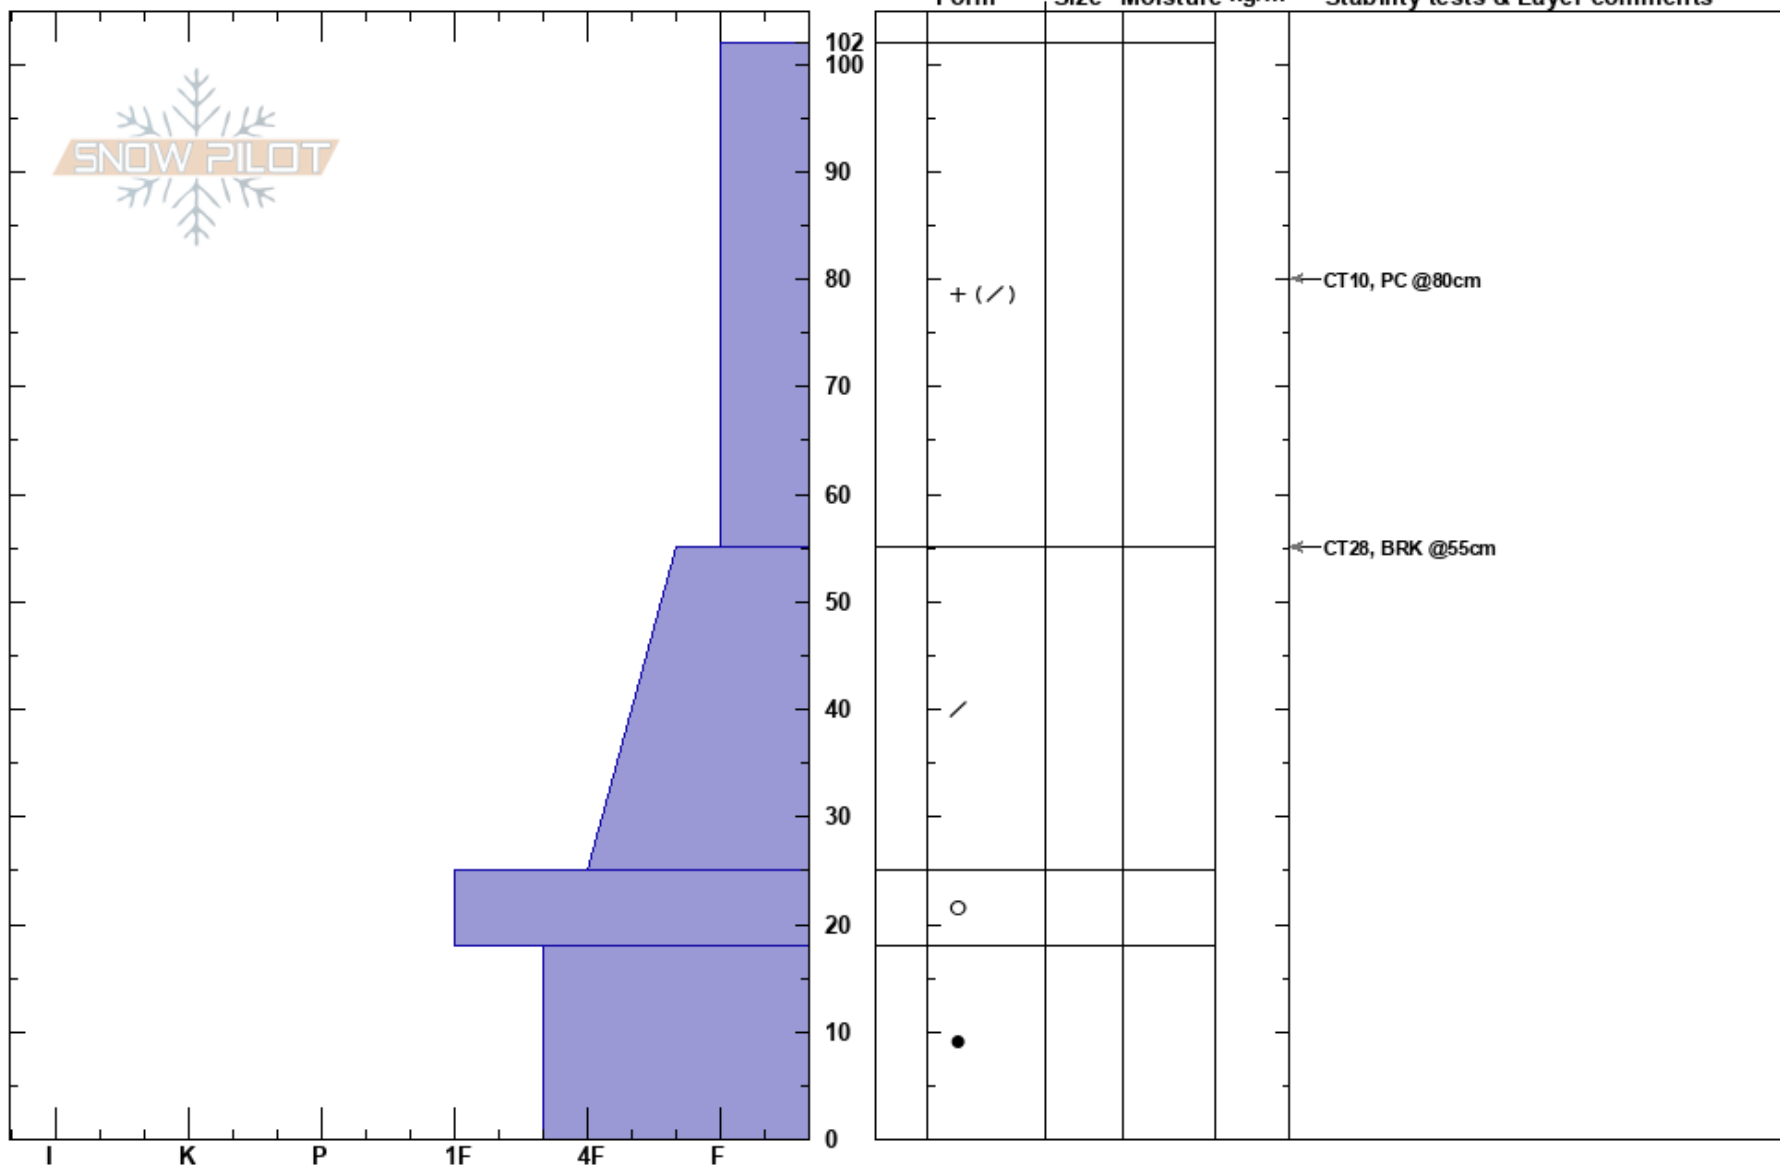

Lower Saddle Peak
Bridger Range
MT
Elevation: 7500 ft
Aspect: E
Specifics:

Mike Lavery
11/07/2018 - 10:00am
Co-ord: 45.79447N, -110.92609W
Slope Angle: 22°
Wind Loading:

Stability:
Air Temperature:
Sky Cover: BKN
Precipitation: S-1
Wind:
HS:102
102-55cm:Problematic layer