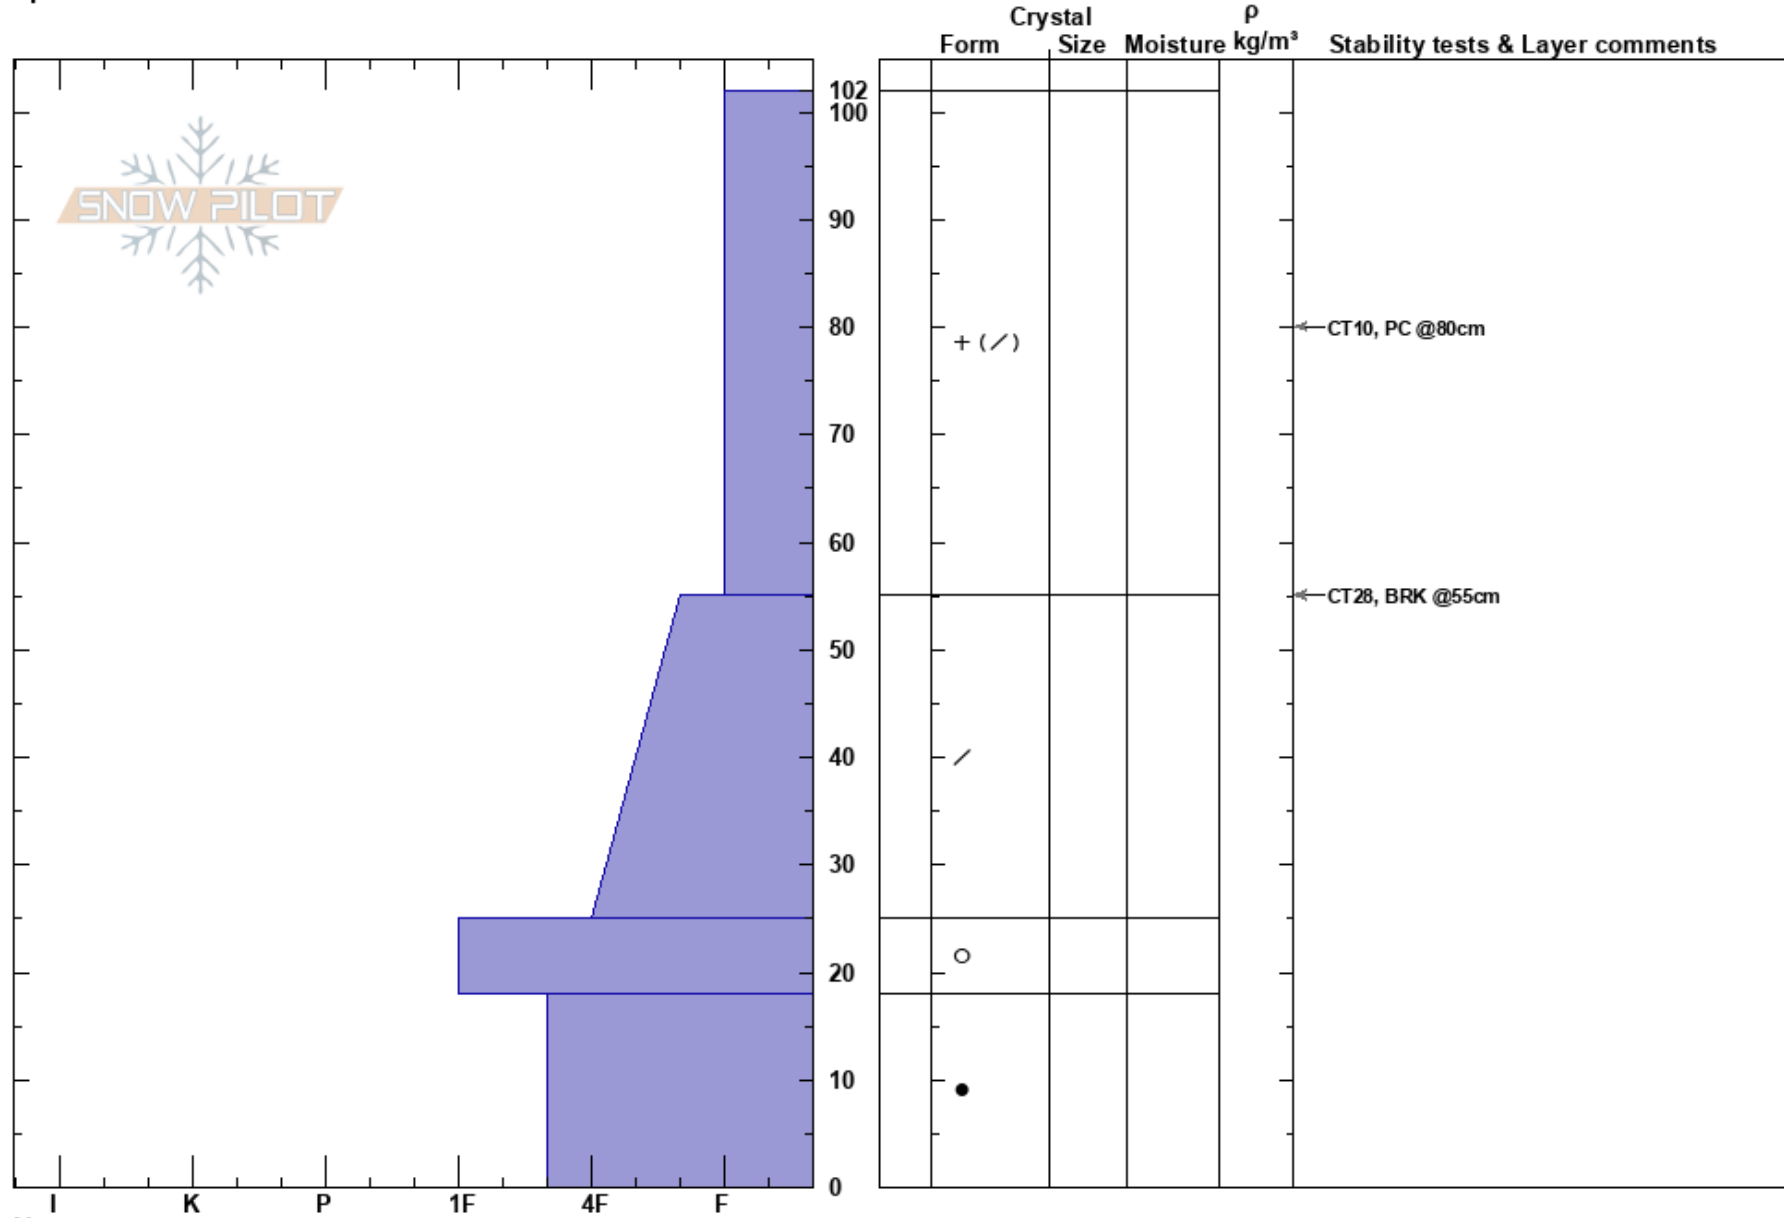

Lower Saddle Peak
Bridger Range
MT
Elevation: 7500 ft
Aspect: E
Specifics:

Mike Lavery
11/07/2018 - 10:00am
Co-ord: 45.79447N, -110.92609W
Slope Angle: 22°
Wind Loading:

Stability:
Air Temperature:
Sky Cover: BKN
Precipitation: S-1
Wind:

HS:102
Layer Notes:
102-55cm: Problematic layer

Notes: