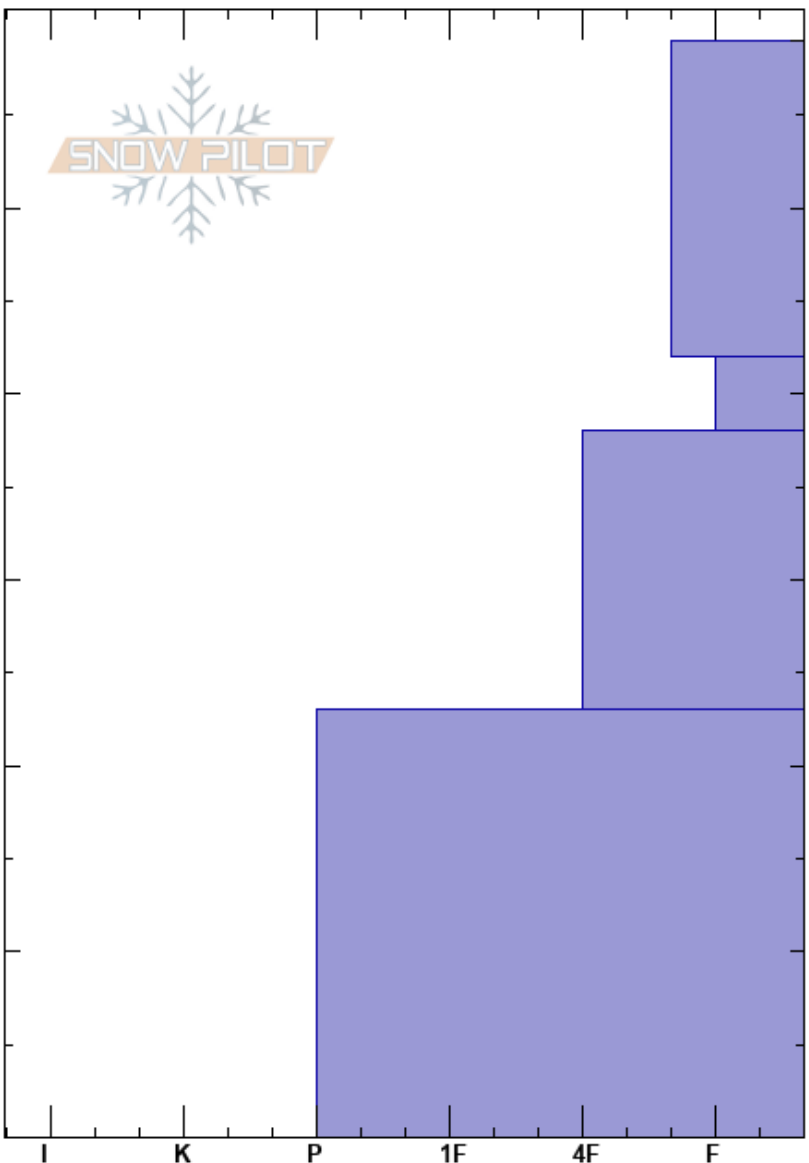

CoonHill_201811061030
 Vail/Summit County
 CO
Elevation: 11700 ft
Aspect: 135°
Specifics: We skied slope

Ron Simenhois
 11/06/2018 - 10:30am
Co-ord:
Slope Angle: 25°
Wind Loading: previous

Stability: Good **HS:**59 **Layer Notes:**
Air Temperature: -7°C
Sky Cover: OVC
Precipitation: S-1
Wind: W Moderate

Height (cm)	Crystal		Moisture	ρ kg/m ³	Stability tests & Layer comments
	Form	Size			
59					
50	+	(/)			
40	+				← ECTN11 @42cm
30		/			
20					
10		/			
0					

Notes: