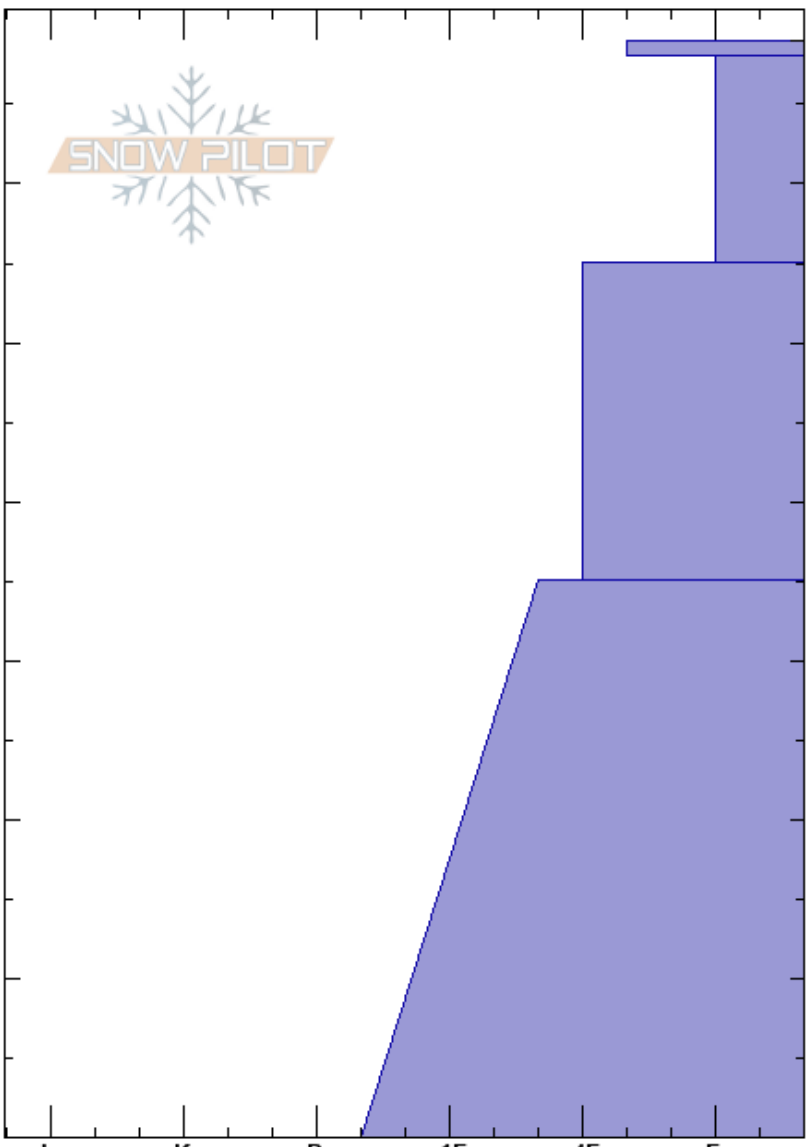

CoonHill_201811060950
 Vail/Summit County
 CO
Elevation: 11400 ft
Aspect: 124°
Specifics: We skied slope

Ron Simenhois
 11/06/2018 - 9:50am
Co-ord:
Slope Angle: 27°
Wind Loading: previous

Stability: Good **HS:**69 **Layer Notes:**
Air Temperature: -7°C
Sky Cover: OVC
Precipitation: S-1
Wind: W Light Breeze

Crystal Form	Crystal Size	Moisture	ρ kg/m ³	Stability tests & Layer comments
+ (✓)				
+				
/				← ECTN11 @55cm
/				

Notes: