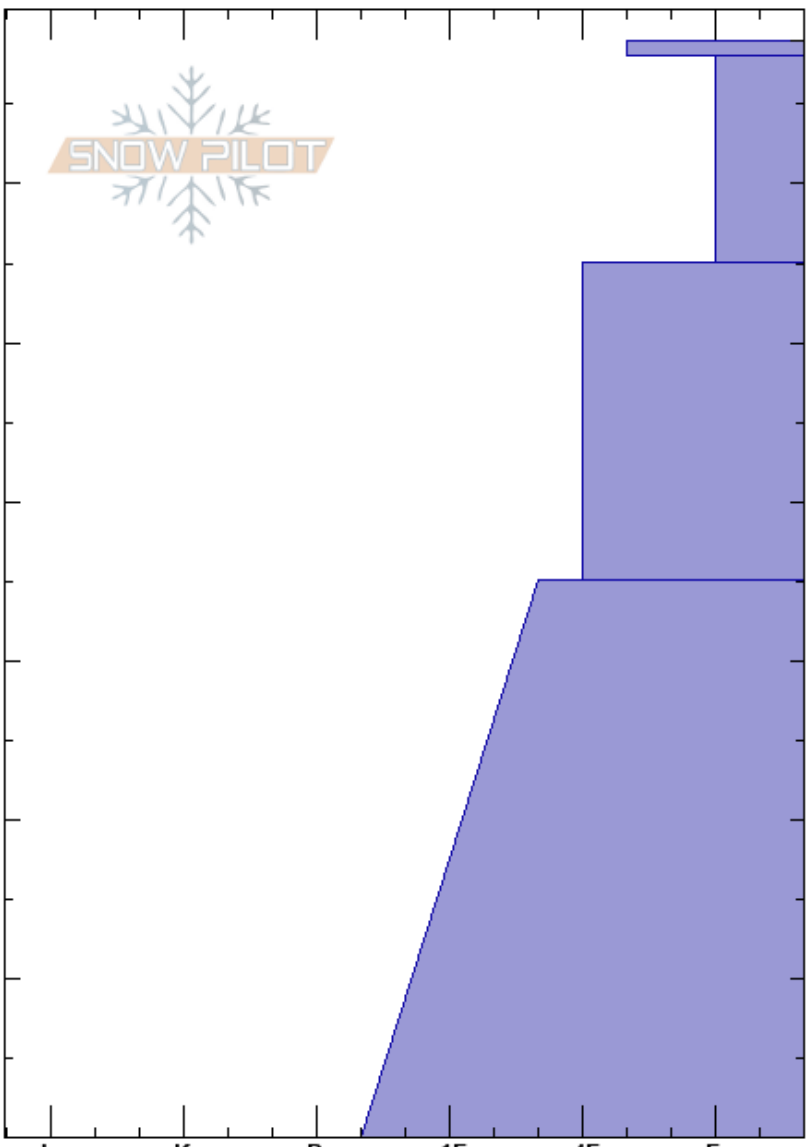

CoonHill_201811060950
 Vail/Summit County
 CO
Elevation: 11400 ft
Aspect: 124°
Specifics: We skied slope

Ron Simenhois
 11/06/2018 - 9:50am
Co-ord:
Slope Angle: 27°
Wind Loading: previous

Stability: Good **HS:**69 **Layer Notes:**
Air Temperature: -7°C
Sky Cover: OVC
Precipitation: S-1
Wind: W Light Breeze

Height (cm)	Crystal		ρ kg/m ³	Stability tests & Layer comments
	Form	Size		
69	+ (/)			
60	+			
55				← ECTN11 @55cm
45	/			
35				
20	/			

Notes: