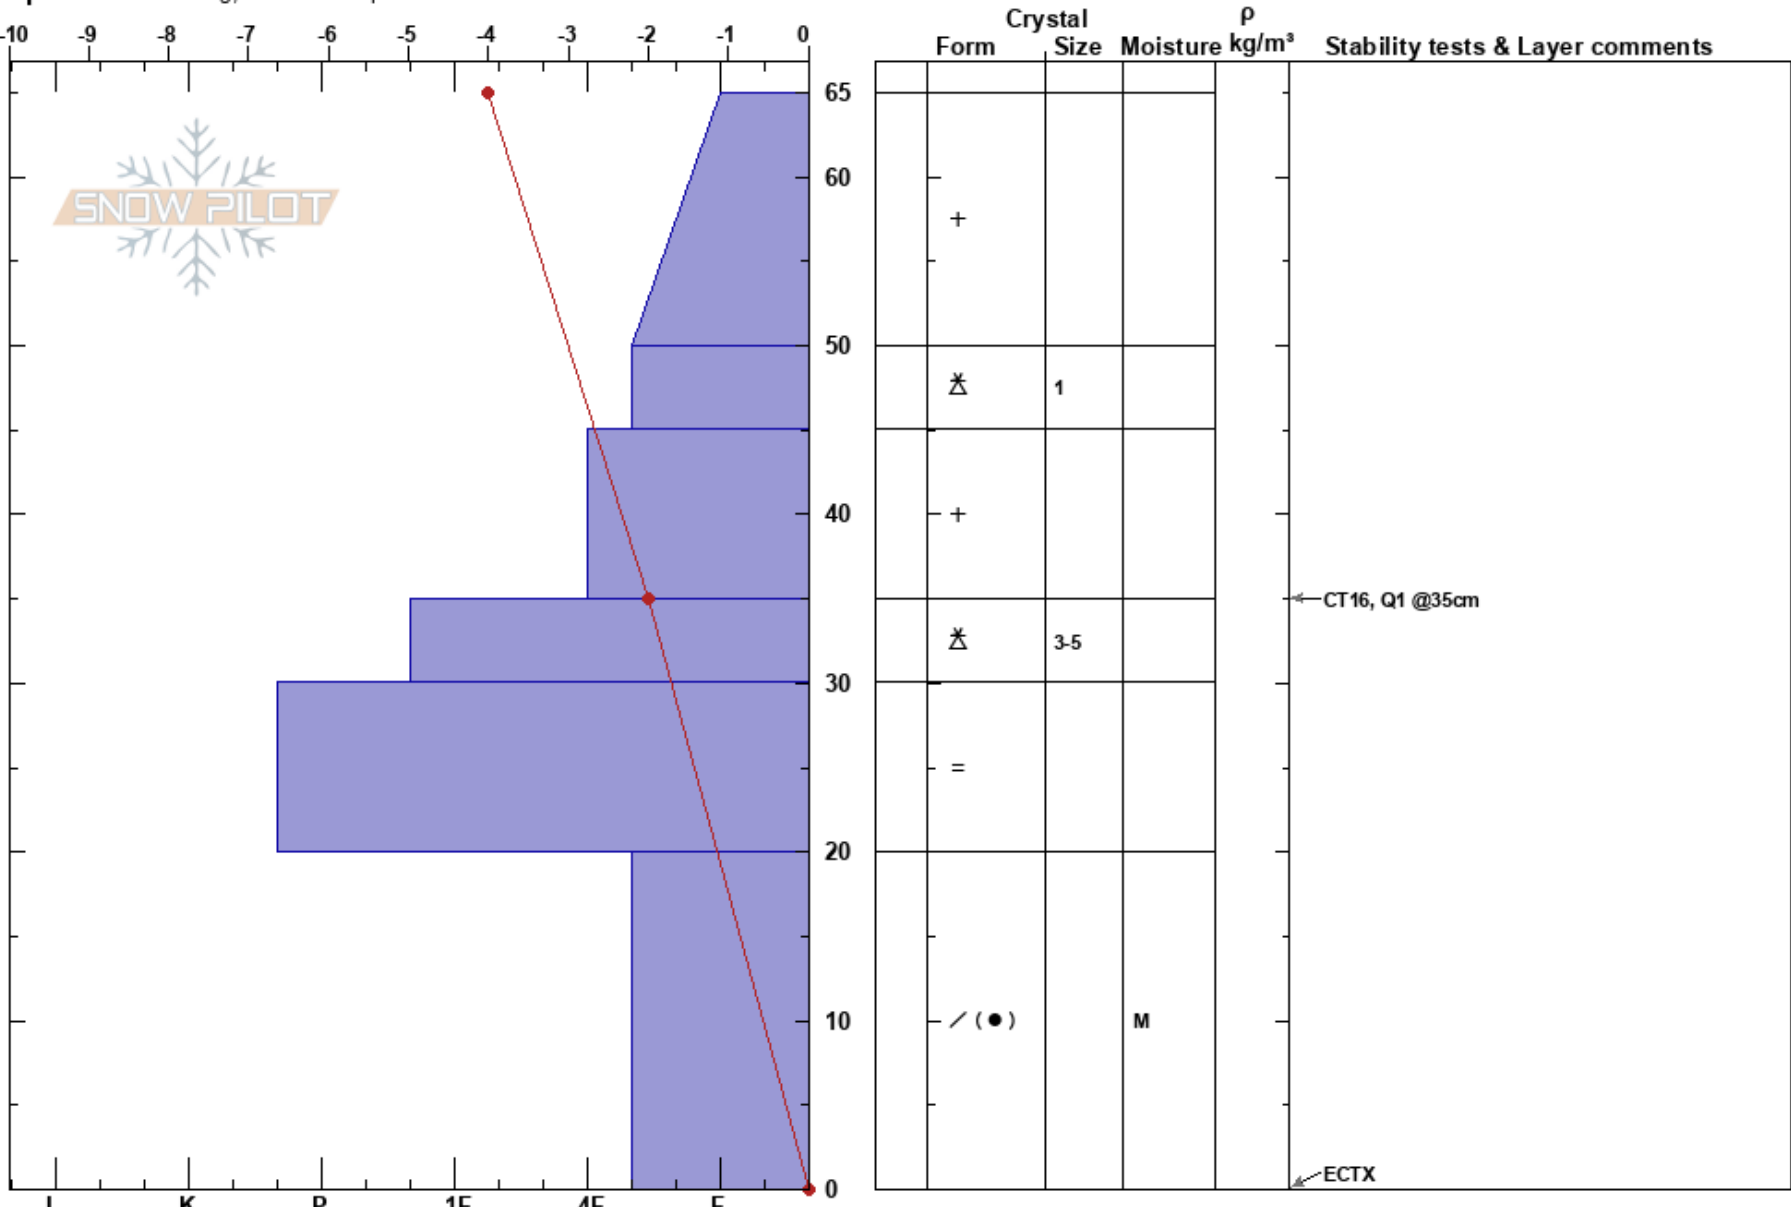

Bradley's Meadow
 Bridger Range
 MT
 Elevation: 7800 ft
 Aspect: 75°
 Specifics: Cracking; We skied slope

Alex Marienthal
 11/05/2018 - 9:51am
 Co-ord: 45.83090N, -110.92727W
 Slope Angle: 25°
 Wind Loading: no

Stability: Good
 Air Temperature: -5°C
 Sky Cover: OVC
 Precipitation:
 Wind: S Moderate

HS:65

Layer Notes:

Notes: Pit after this at 8,100' was 110cm HS. A layer of graupel at 65-70cm, and above the rain crust had ECTN14, CT16 Q2.