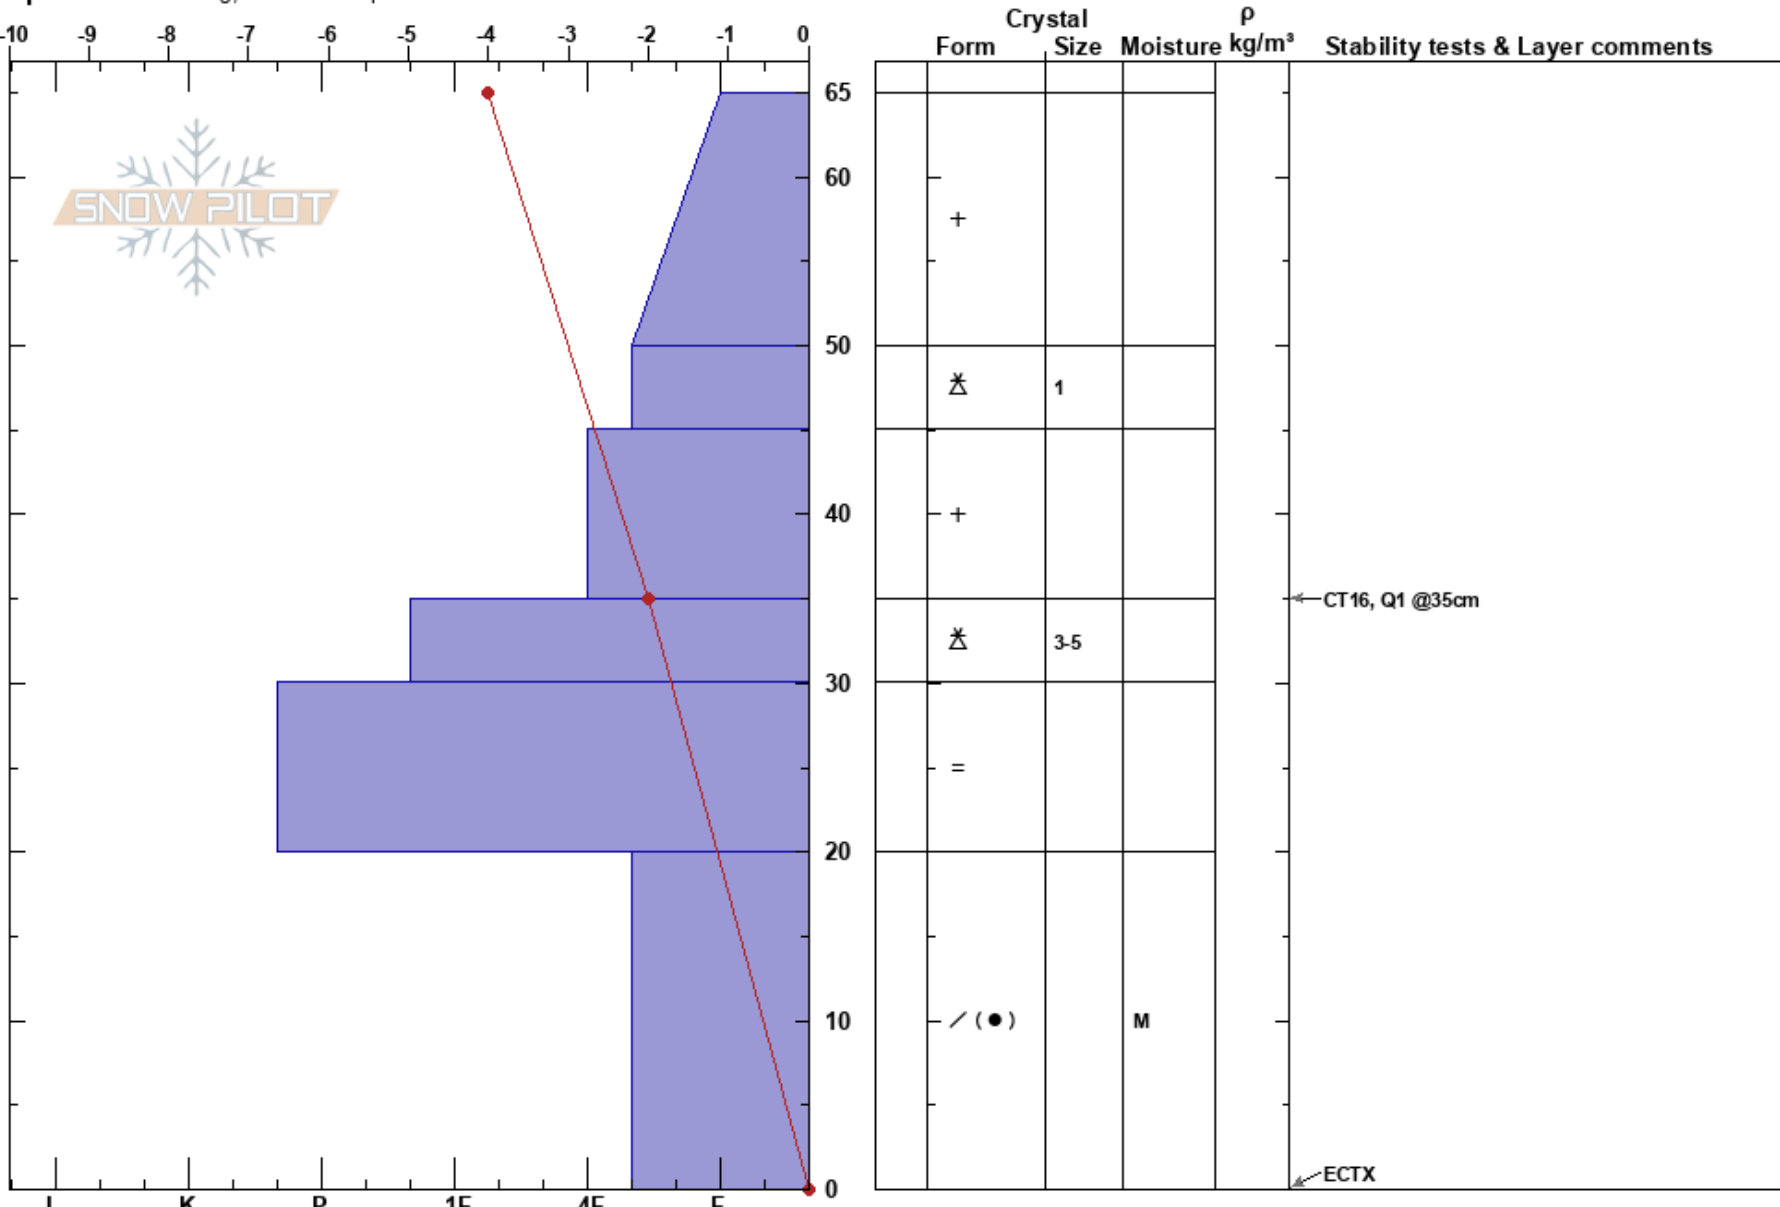

Bradley's Meadow
 Bridger Range
 MT
 Elevation: 7800 ft
 Aspect: 75°
 Specifics: Cracking; We skied slope

Alex Marienthal
 11/05/2018 - 9:51am
 Co-ord: 45.83090N, -110.92727W
 Slope Angle: 25°
 Wind Loading: no

Stability: Good
 Air Temperature: -5°C
 Sky Cover: OVC
 Precipitation:
 Wind: S Moderate

HS:65

Layer Notes:

Notes: Pit after this at 8,100' was 110cm HS. A layer of graupel at 65-70cm, and above the rain crust had ECTN14, CT16 Q2.