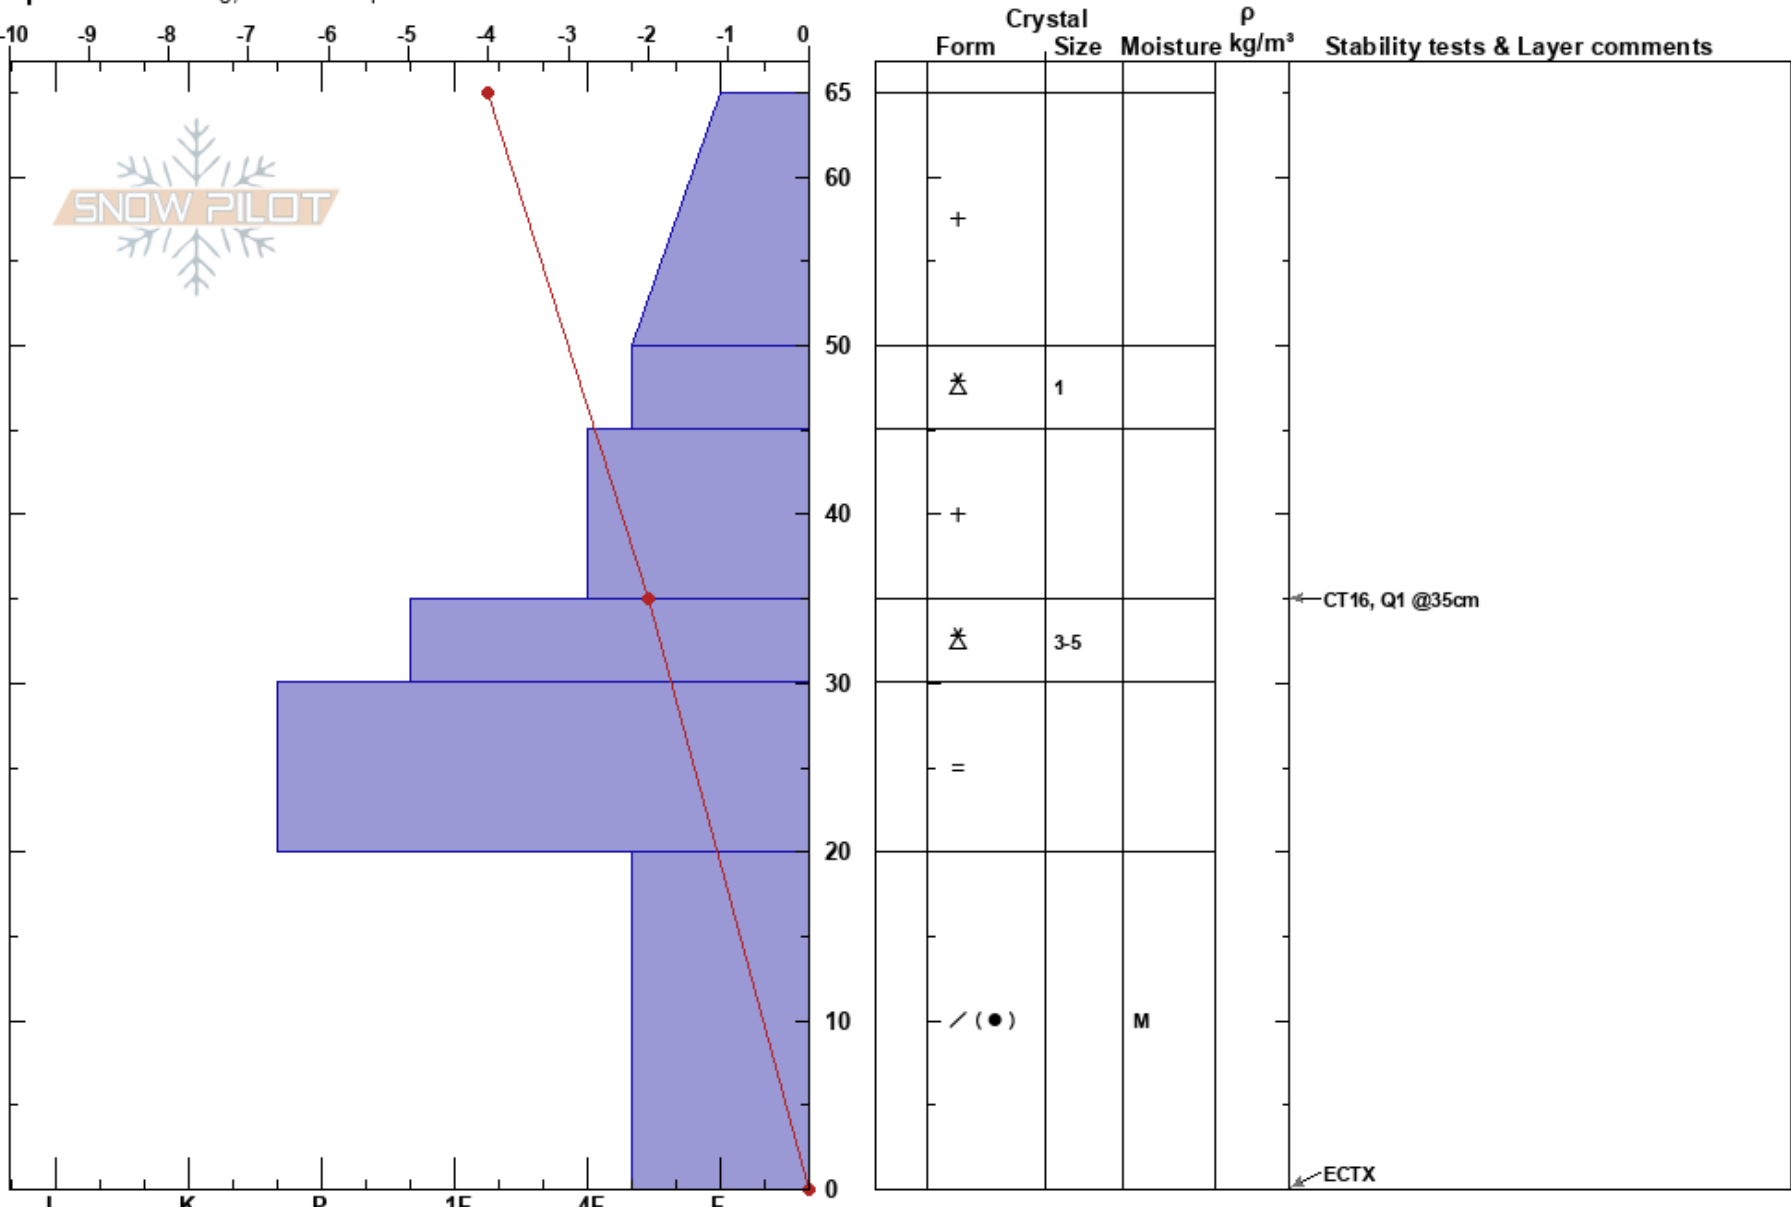

Bradley's Meadow  
 Bridger Range  
 MT  
 Elevation: 7800 ft  
 Aspect: 75°  
 Specifics: Cracking; We skied slope

Alex Marienthal  
 11/05/2018 - 9:51am  
 Co-ord: 45.83090N, -110.92727W  
 Slope Angle: 25°  
 Wind Loading: no

Stability: Good  
 Air Temperature: -5°C  
 Sky Cover: OVC  
 Precipitation:  
 Wind: S Moderate

HS:65

Layer Notes:

Notes: Pit after this at 8,100' was 110cm HS. A layer of graupel at 65-70cm, and above the rain crust had ECTN14, CT16 Q2.