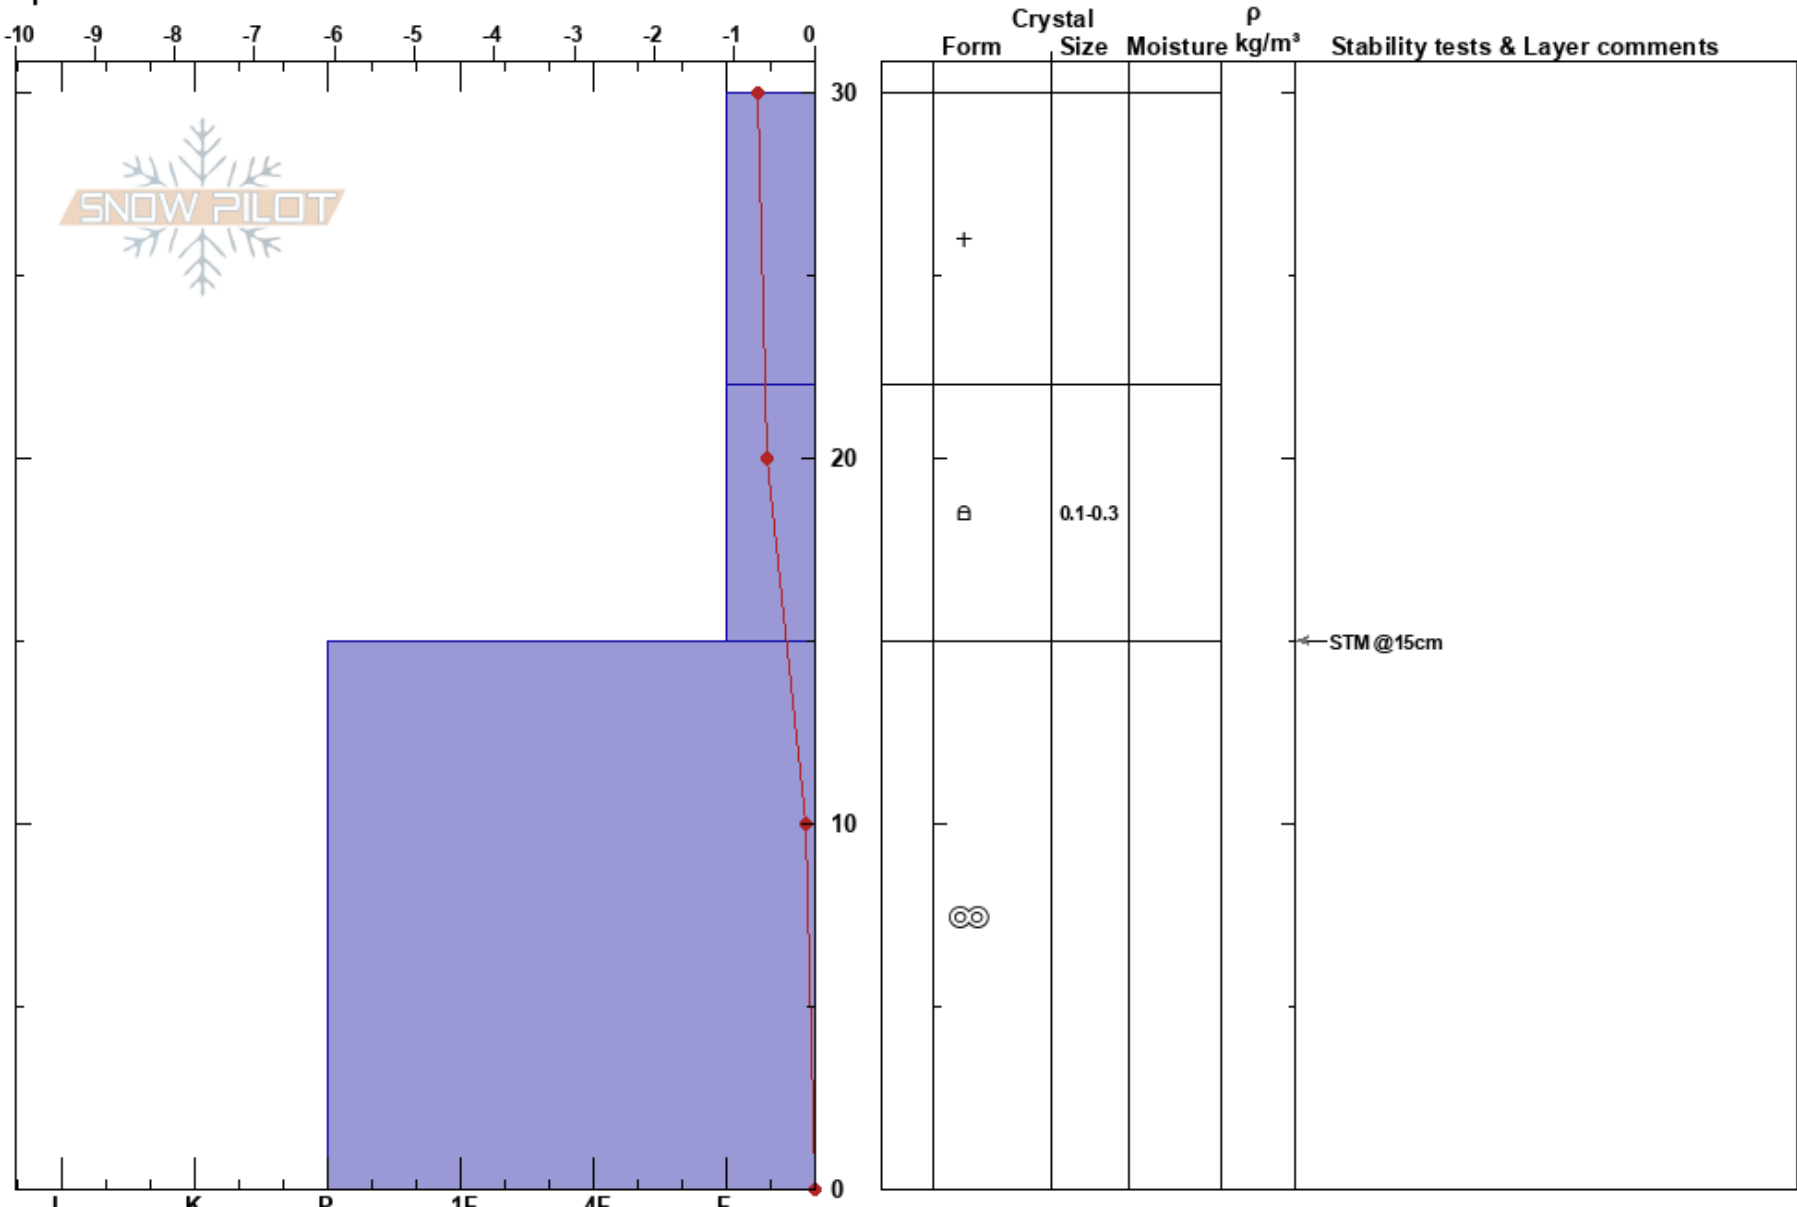

Mt Elly, Teton Pass  
 Teton Range  
 WY  
 Elevation: 9150 ft  
 Aspect:  
 Specifics:

Chris McCollister  
 11/01/2018 - 1:15pm  
 Co-ord: 12T 503843W 4813924N  
 Slope Angle: 0°  
 Wind Loading:

Stability:  
 Air Temperature: -1°C  
 Sky Cover: OVC  
 Precipitation: S-1  
 Wind: Calm

Layer Notes:  
 22-15cm: Problematic layer

Notes: This flat area has dense trees to the south and is representative of a north facing slope at similar elevations.