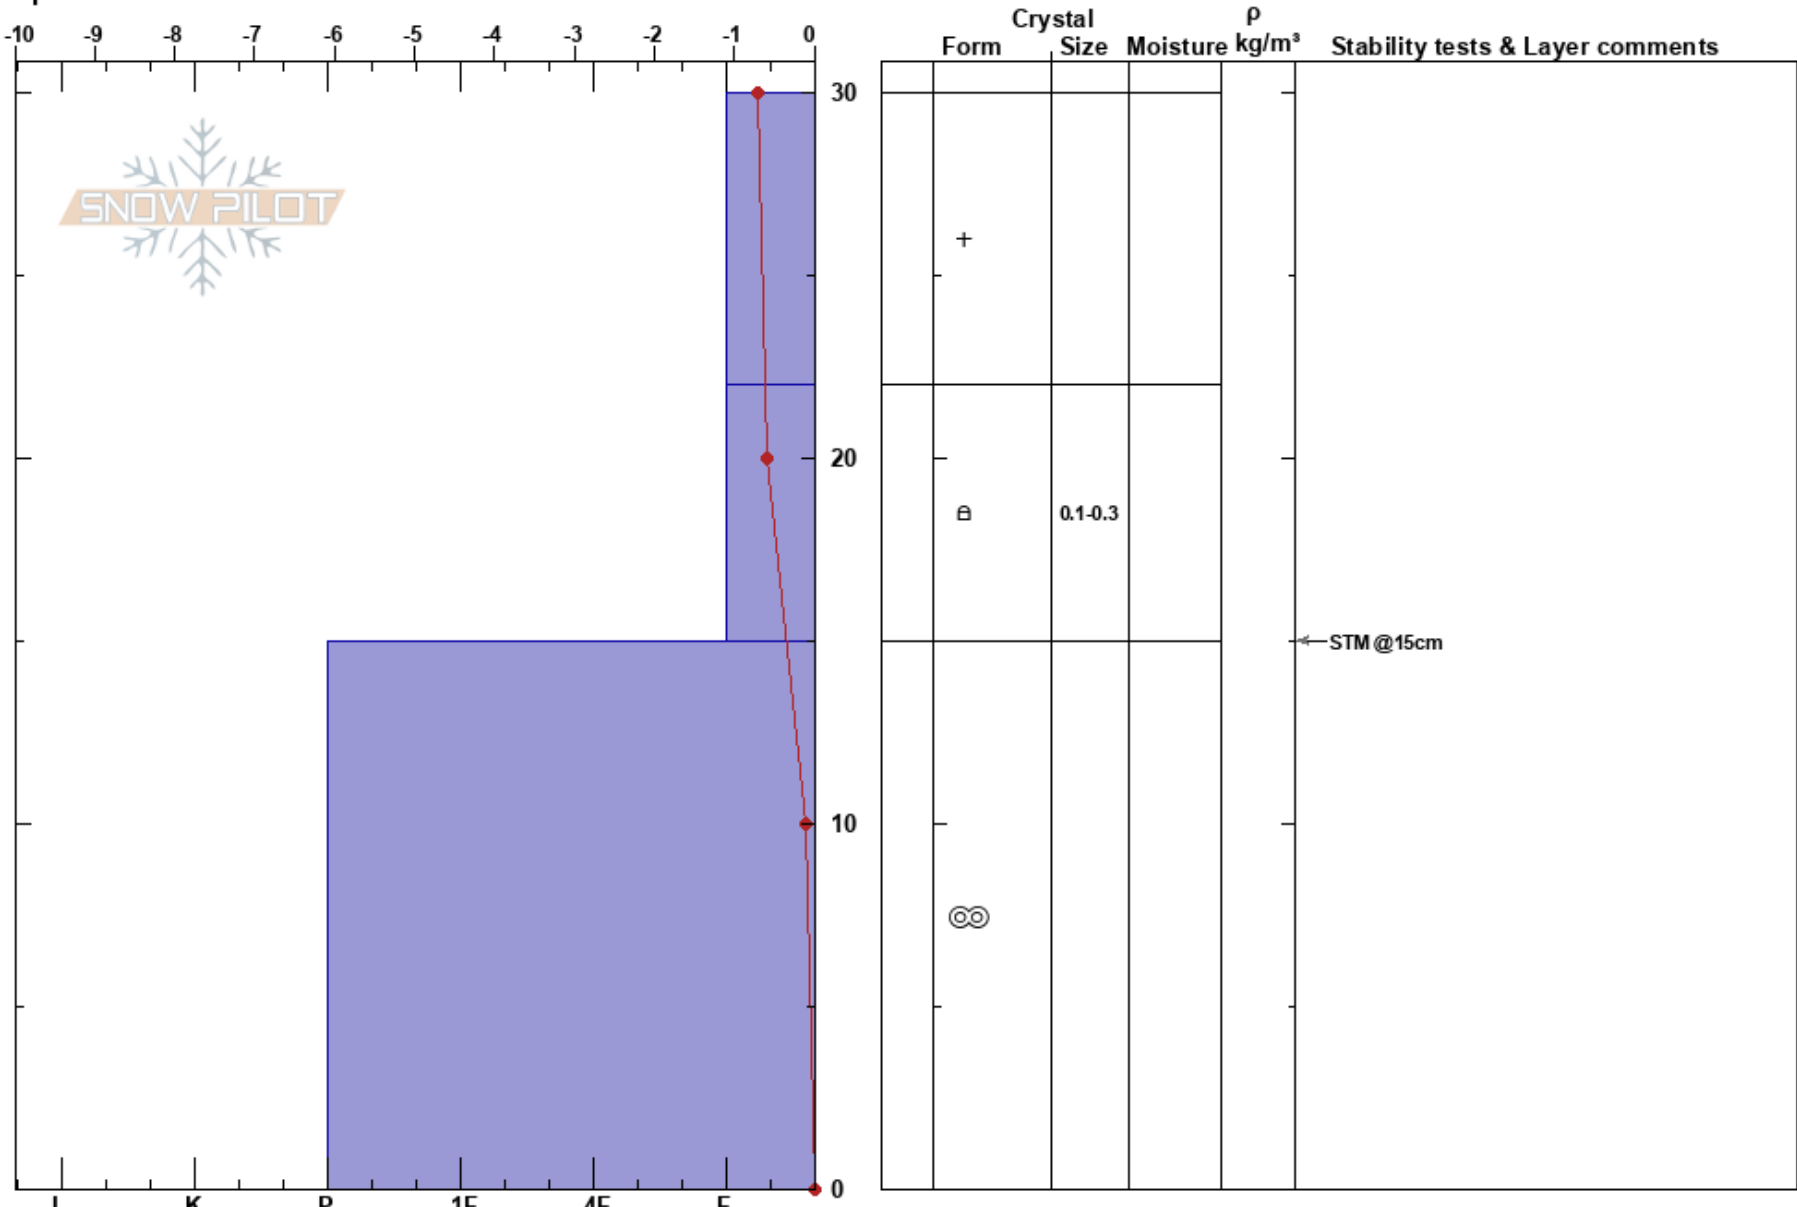

Mt Elly, Teton Pass
 Teton Range
 WY
 Elevation: 9150 ft
 Aspect:
 Specifics:

Chris McCollister
 11/01/2018 - 1:15pm
 Co-ord: 12T 503843W 4813924N
 Slope Angle: 0°
 Wind Loading:

Stability:
 Air Temperature: -1°C
 Sky Cover: OVC
 Precipitation: S-1
 Wind: Calm

Layer Notes:
 22-15cm: Problematic layer

Notes: This flat area has dense trees to the south and is representative of a north facing slope at similar elevations.