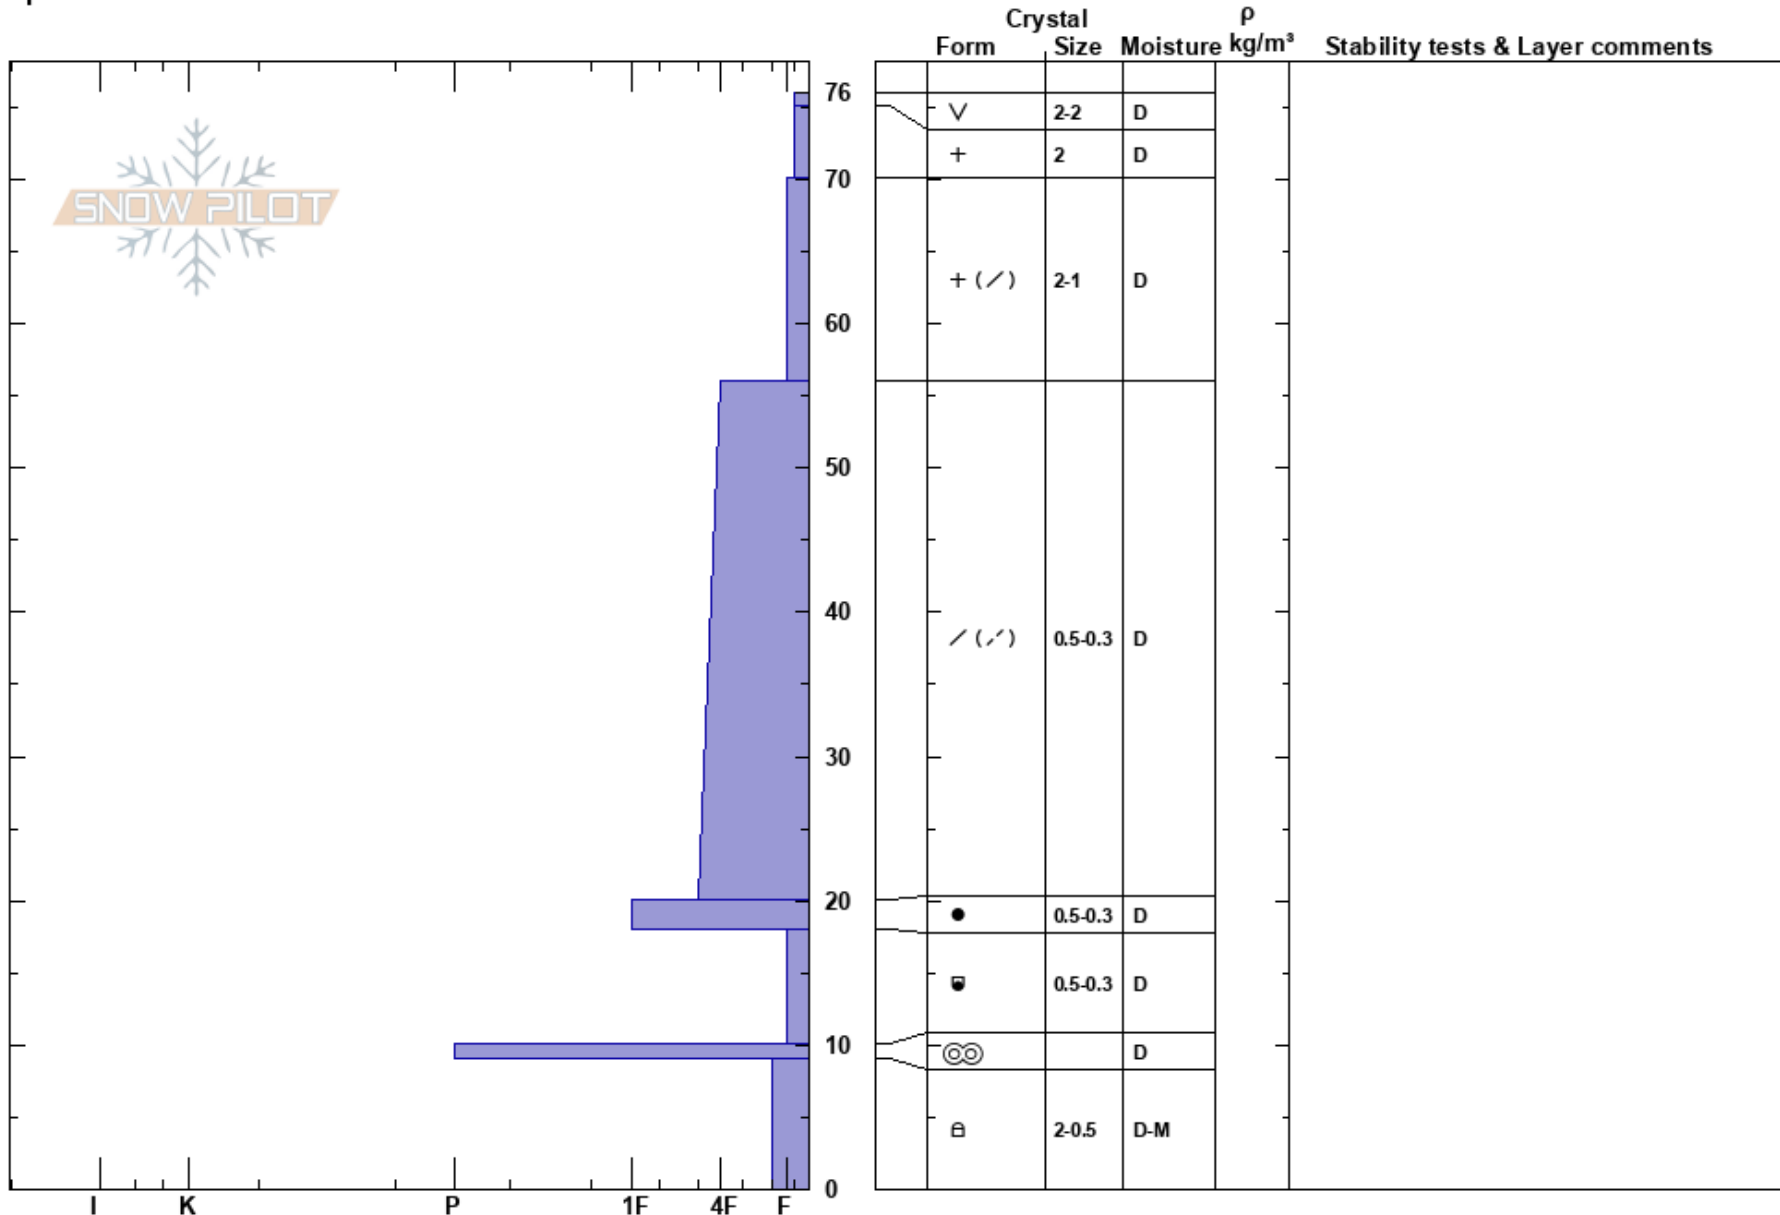

Obaga Vall Ginebrell  
 Pirineus  
 Spain  
 Elevation: 2515 m  
 Aspect: NE  
 Specifics:

Montse Bacardit  
 01/11/2018 - 13:00  
 Co-ord: 31T 324065E 4702736N  
 Slope Angle: 20°  
 Wind Loading:

Stability:  
 Air Temperature:  
 Sky Cover: FEW  
 Precipitation: NO  
 Wind: Calm

HS:76  
 PS:20  
 Layer Notes:

Notes: Low clouds in the valley on the southern side