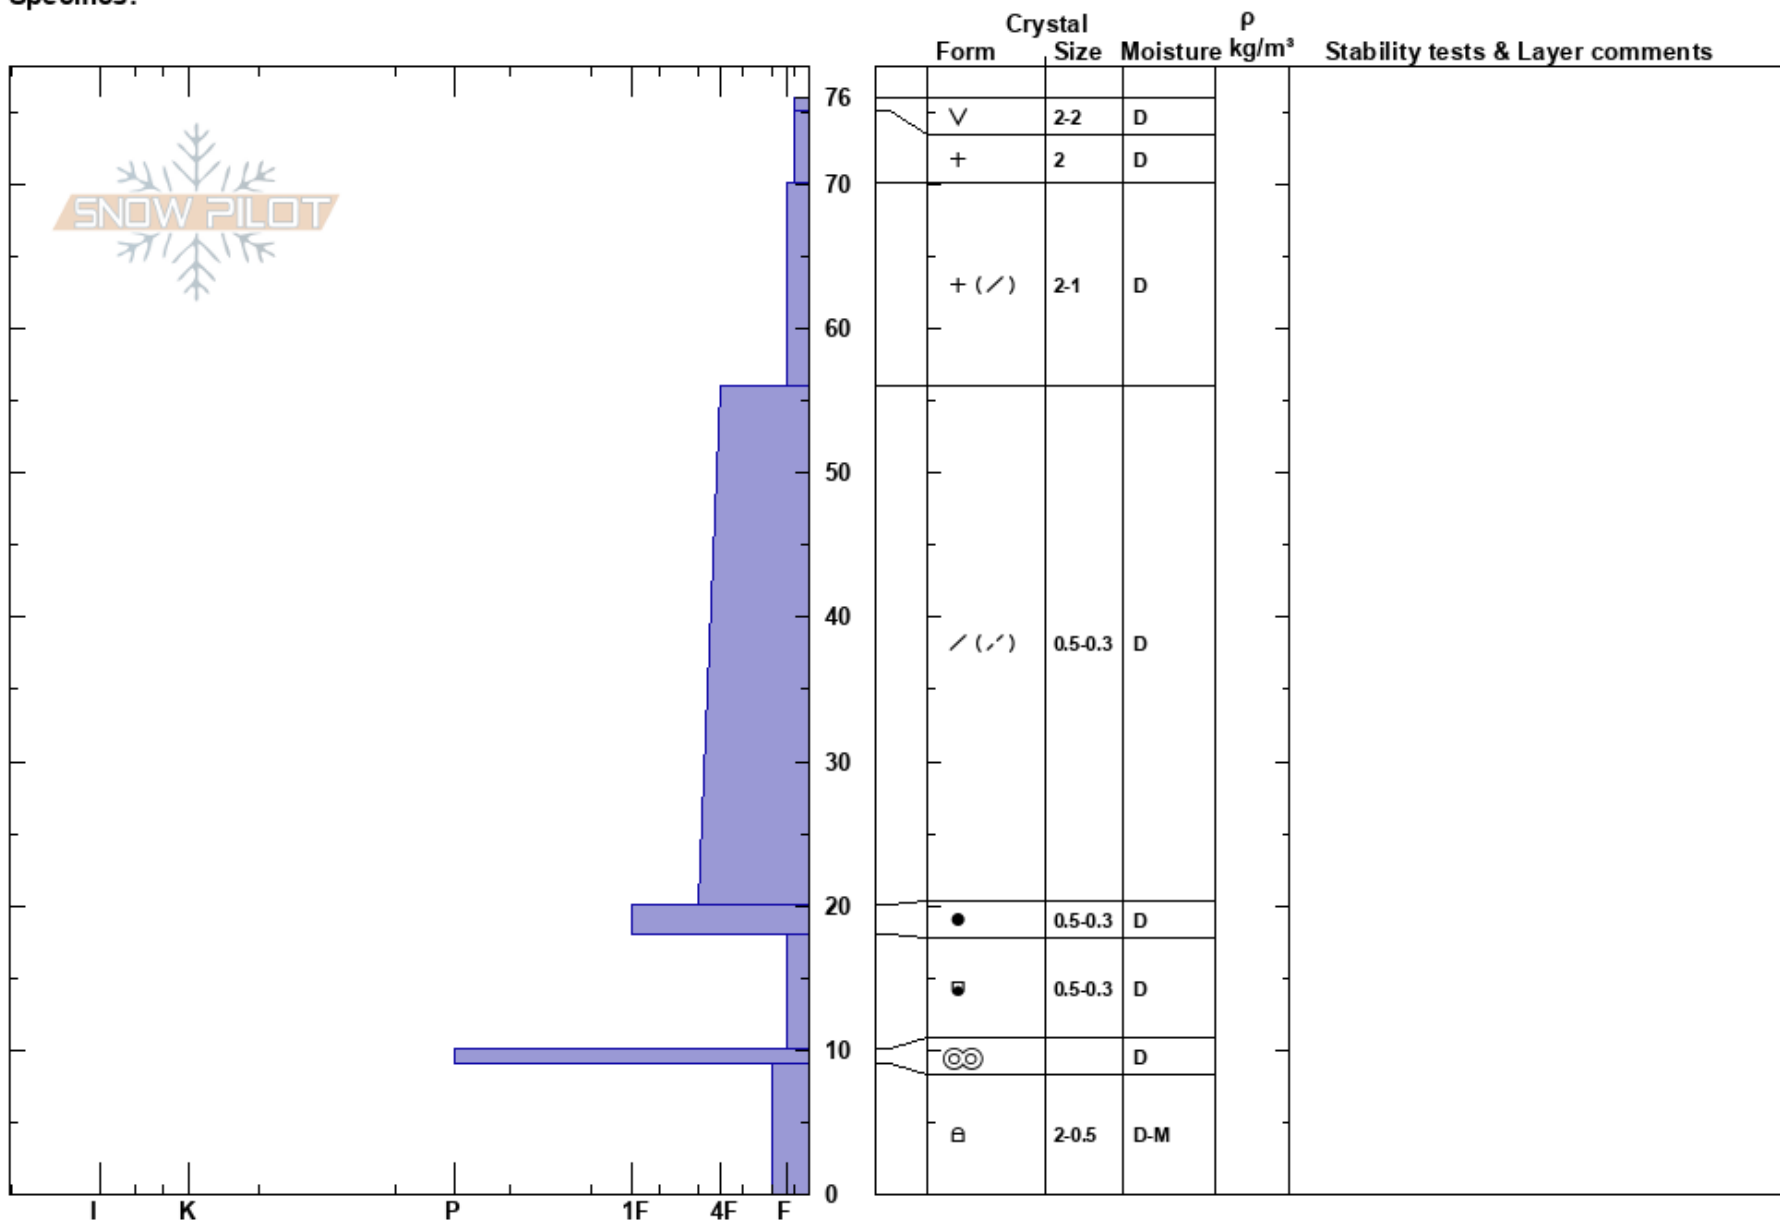

Obaga Vall Ginebrell  
 Pirineus  
 Spain  
 Elevation: 2515 m  
 Aspect: NE  
 Specifics:

Montse Bacardit  
 01/11/2018 - 13:00  
 Co-ord: 31T 324065E 4702736N  
 Slope Angle: 20°  
 Wind Loading:

Stability:  
 Air Temperature:  
 Sky Cover: FEW  
 Precipitation: NO  
 Wind: Calm

HS:76  
 PS:20  
 Layer Notes:

Notes: Low clouds in the valley on the southern side