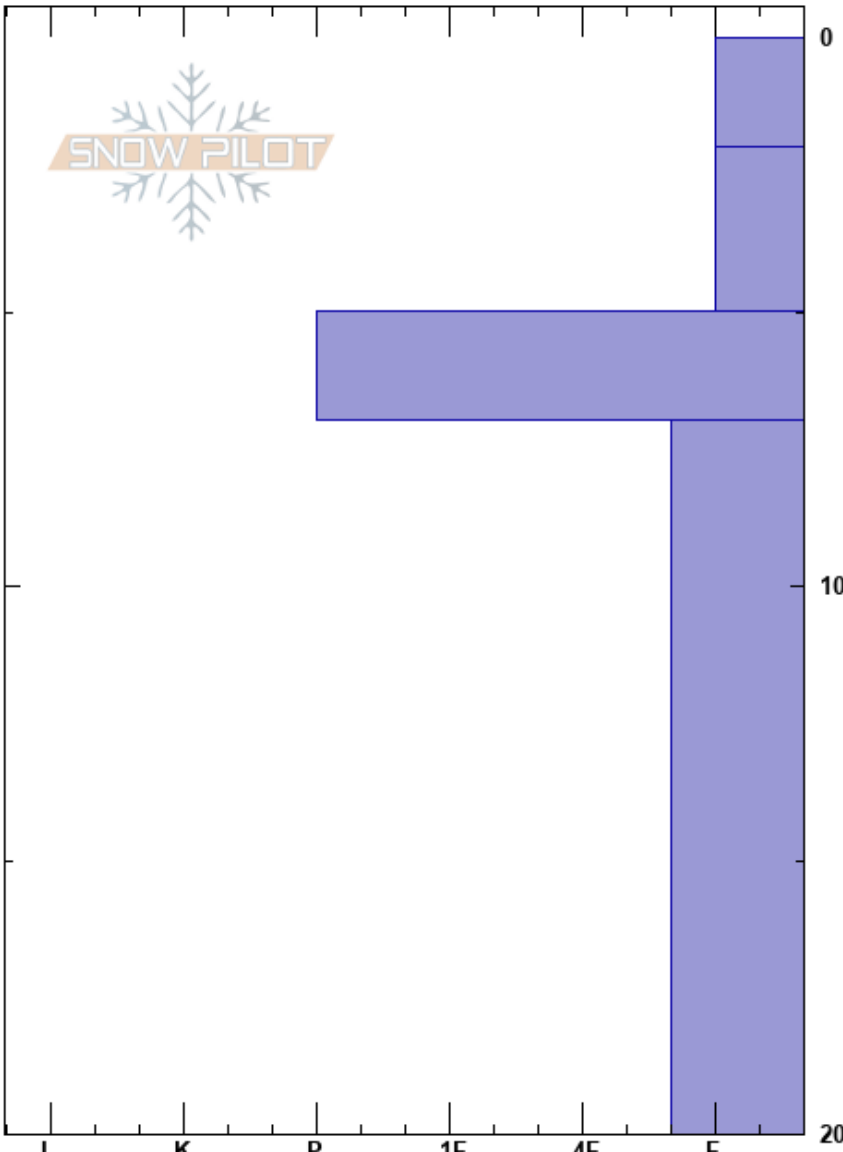

SKÅKLEIVA
 Rindal
 Norway
 Elevation: 520 m
 Aspect:
 Specifics:

Aanon Clausen
 28/10/2018 - 12:00
 Co-ord: 32V NQ 08592 95786
 Slope Angle: 0°
 Wind Loading: previous

Stability: HS:20
 Air Temperature: -5°C PF:20
 Sky Cover: CLR
 Precipitation: NO
 Wind: Calm

Layer Notes:

Form	Crystal		Moisture	ρ kg/m ³	Stability tests & Layer comments
	Size				
V	2				
+ (/)	1.5				
⊙⊙					
/					

Notes: Typical snowpack on flat ground in this area