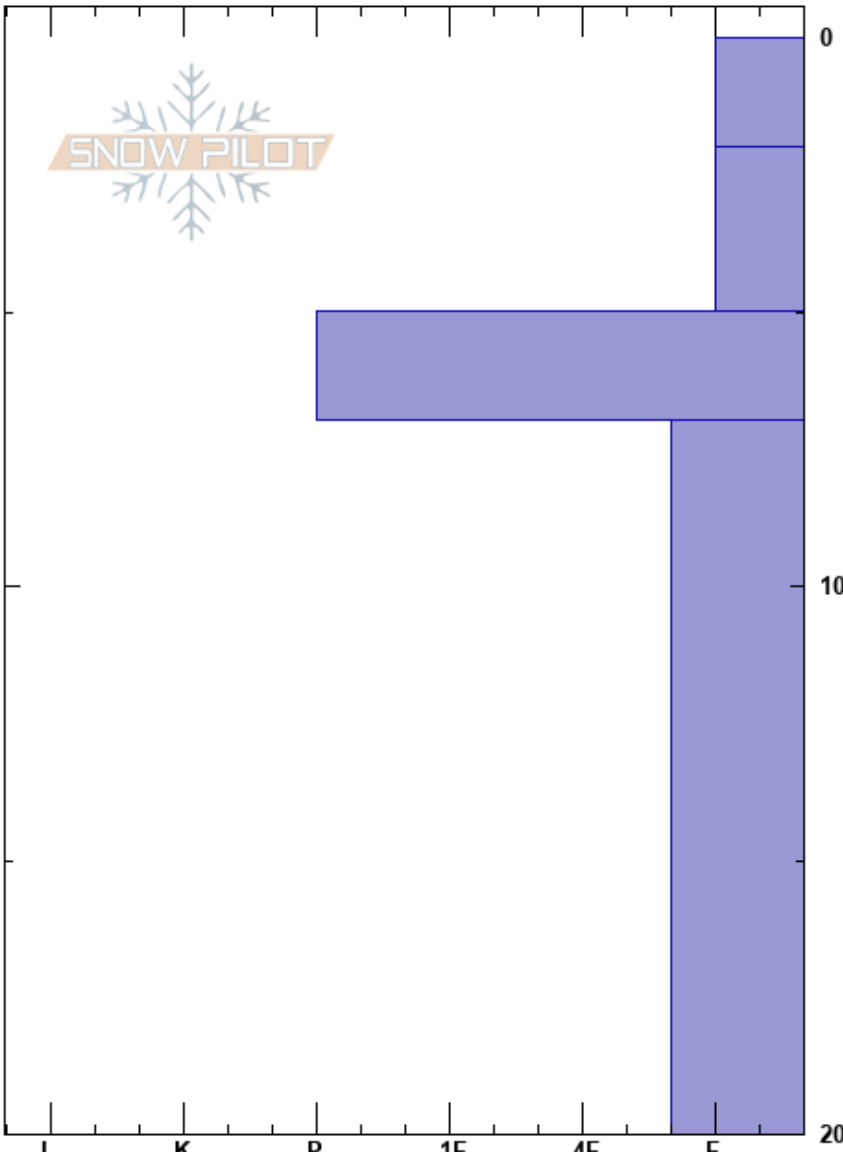

SKÅKLEIVA
 Rindal
 Norway
 Elevation: 520 m
 Aspect:
 Specifics:

Aanon Clausen
 28/10/2018 - 12:00
 Co-ord: 32V NQ 08592 95786
 Slope Angle: 0°
 Wind Loading: previous

Stability: **HS:20**
 Air Temperature: -5°C **PF:20**
 Sky Cover: CLR
 Precipitation: NO
 Wind: Calm

Layer Notes:

Form	Crystal		Moisture	ρ kg/m ³	Stability tests & Layer comments
	Size				
V	2				
+ (/)	1.5				
⊙⊙					
/					

Notes: Typical snowpack on flat ground in this area