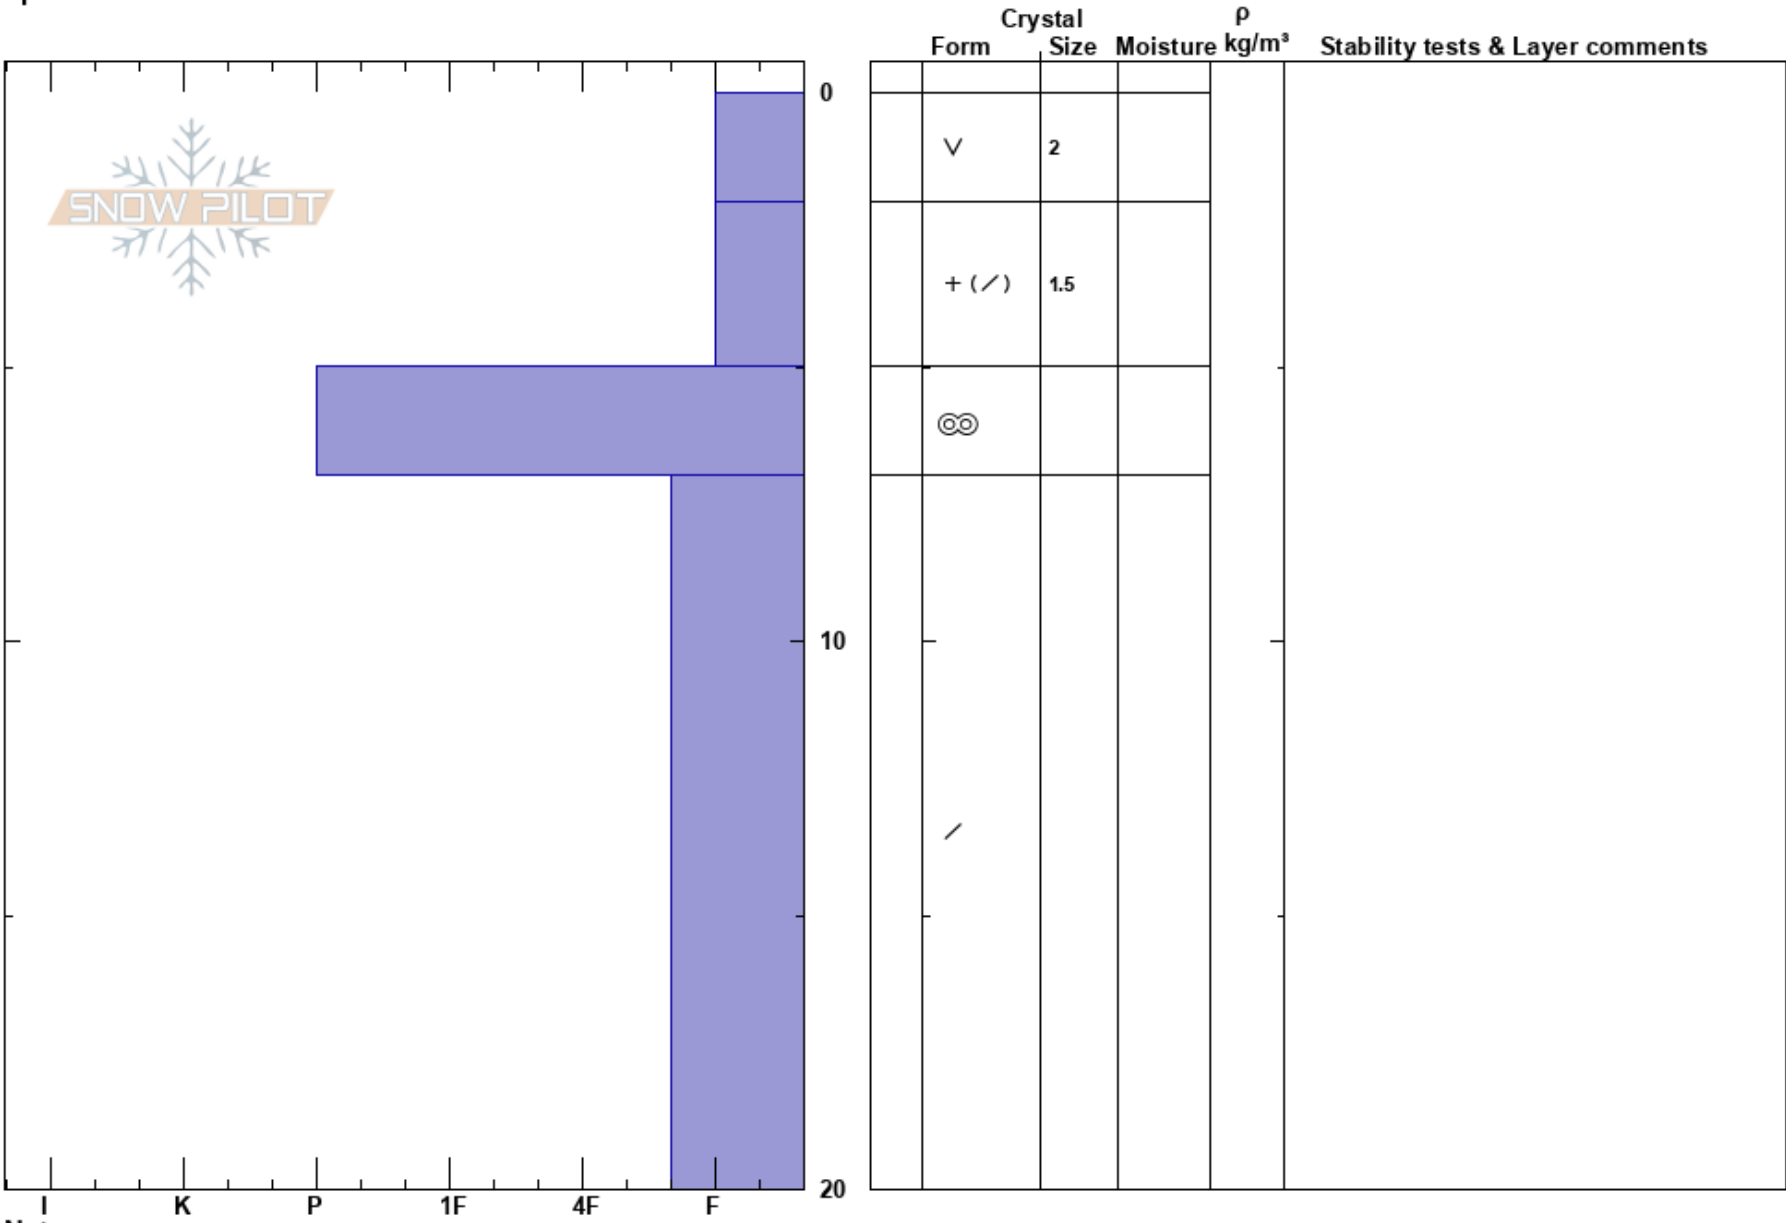

SKÅKLEIVA
 Rindal
 Norway
 Elevation: 520 m
 Aspect:
 Specifics:

Aanon Clausen
 28/10/2018 - 12:00
 Co-ord: 32V NQ 08592 95786
 Slope Angle: 0°
 Wind Loading: previous

Stability: HS:20
 Air Temperature: -5°C PF:20
 Sky Cover: CLR
 Precipitation: NO
 Wind: Calm

Layer Notes:

Notes: Typical snowpack on flat ground in this area