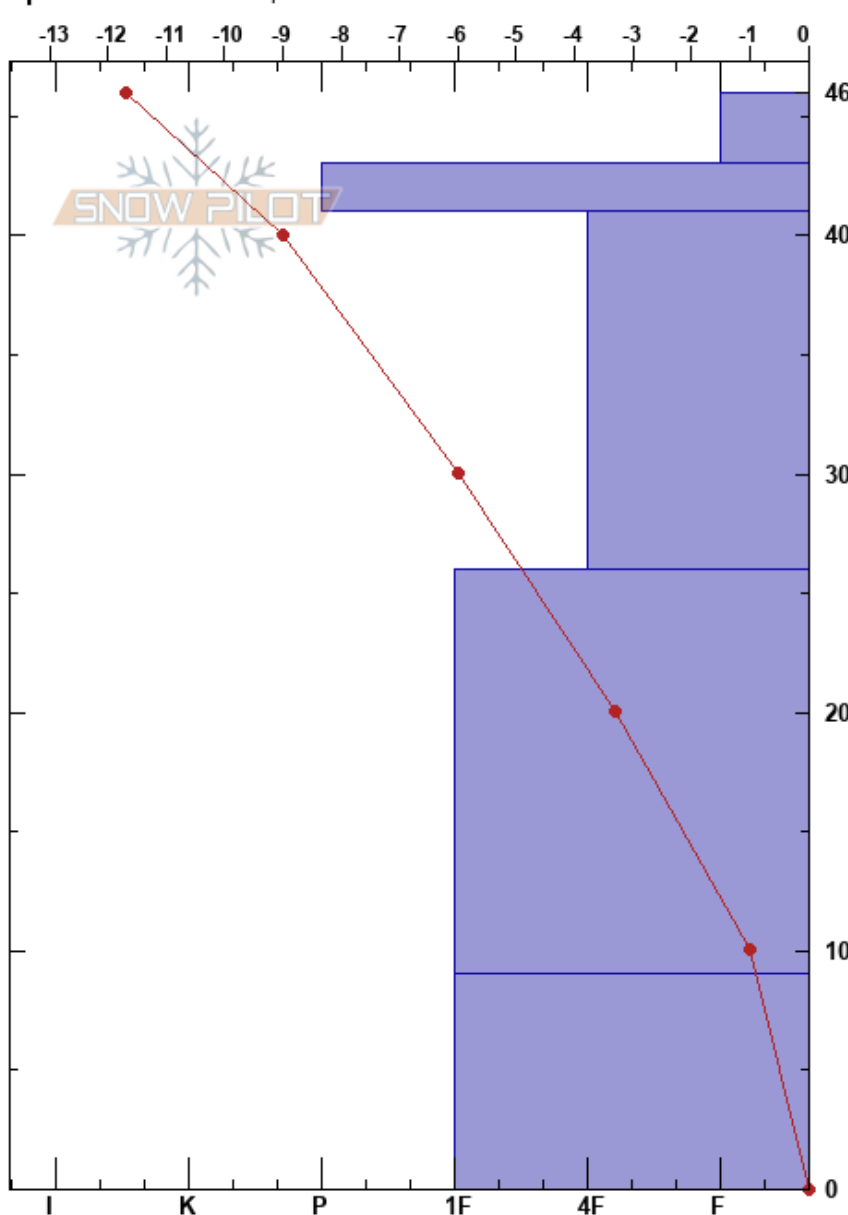

Grassy Bowl  
 San Juan Range  
 CO  
 Elevation: 3596 m  
 Aspect: 305°  
 Specifics: We skied slope

Jasper Thompson  
 10/13/2018 - 11:00am  
 Co-ord: 37.87178N, -107.63815W  
 Slope Angle:  
 Wind Loading:

Stability: Very Good HS:46 Layer Notes:  
 Air Temperature: -3°C  
 Sky Cover: CLR  
 Precipitation: NO  
 Wind: E Light Breeze

Form	Crystal Size	Moisture	$\rho$ kg/m <sup>3</sup>	Stability tests & Layer comments
∩ (V)	2			
○				
•	0.5			
•	0.5			← CT18 @26cm
•	0.5			