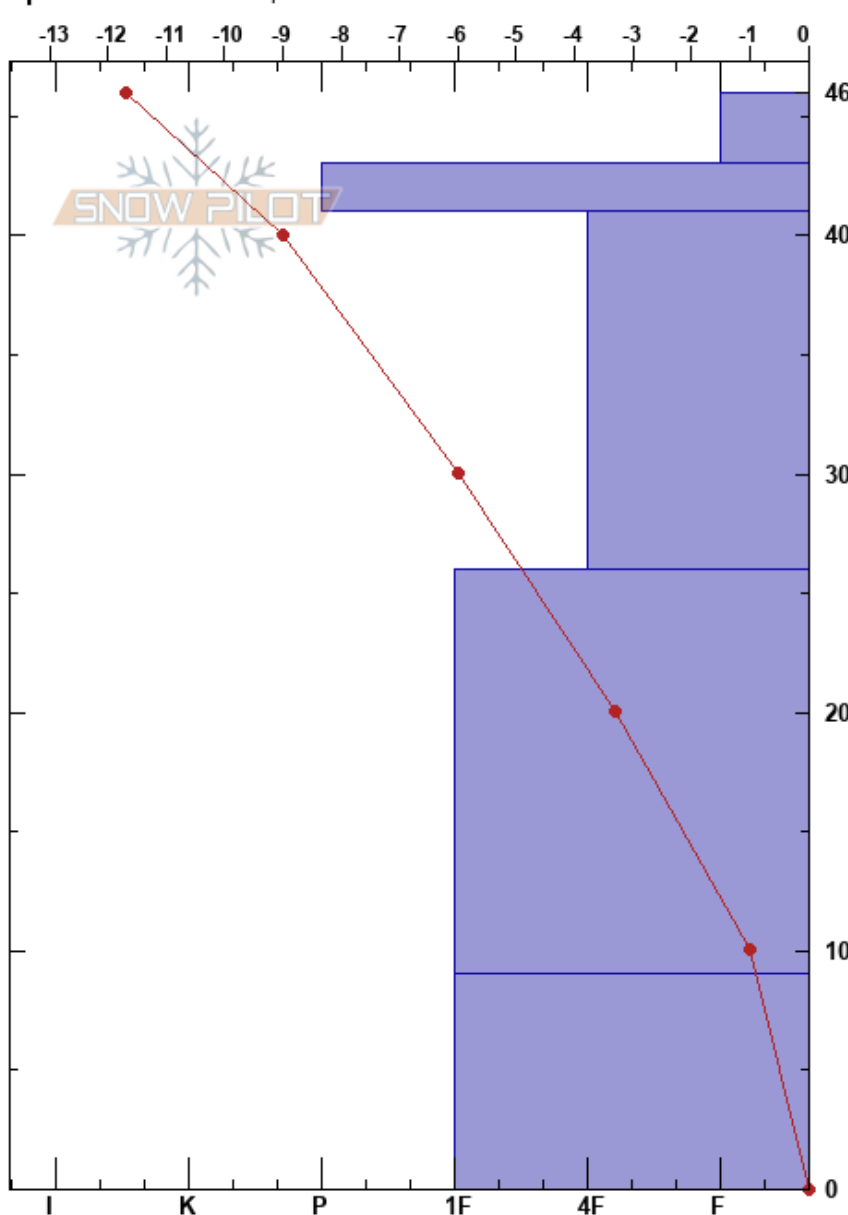

Grassy Bowl  
 San Juan Range  
 CO  
 Elevation: 3596 m  
 Aspect: 305°  
 Specifics: We skied slope

Jasper Thompson  
 10/13/2018 - 11:00am  
 Co-ord: 37.87178N, -107.63815W  
 Slope Angle:  
 Wind Loading:

Stability: Very Good HS:46  
 Air Temperature: -3°C  
 Sky Cover: CLR  
 Precipitation: NO  
 Wind: E Light Breeze  
 Layer Notes:

Form	Crystal Size	Moisture	$\rho$ kg/m <sup>3</sup>	Stability tests & Layer comments
∩ (V)	2			
○				
•	0.5			
•	0.5			← CT18 @26cm
•	0.5			