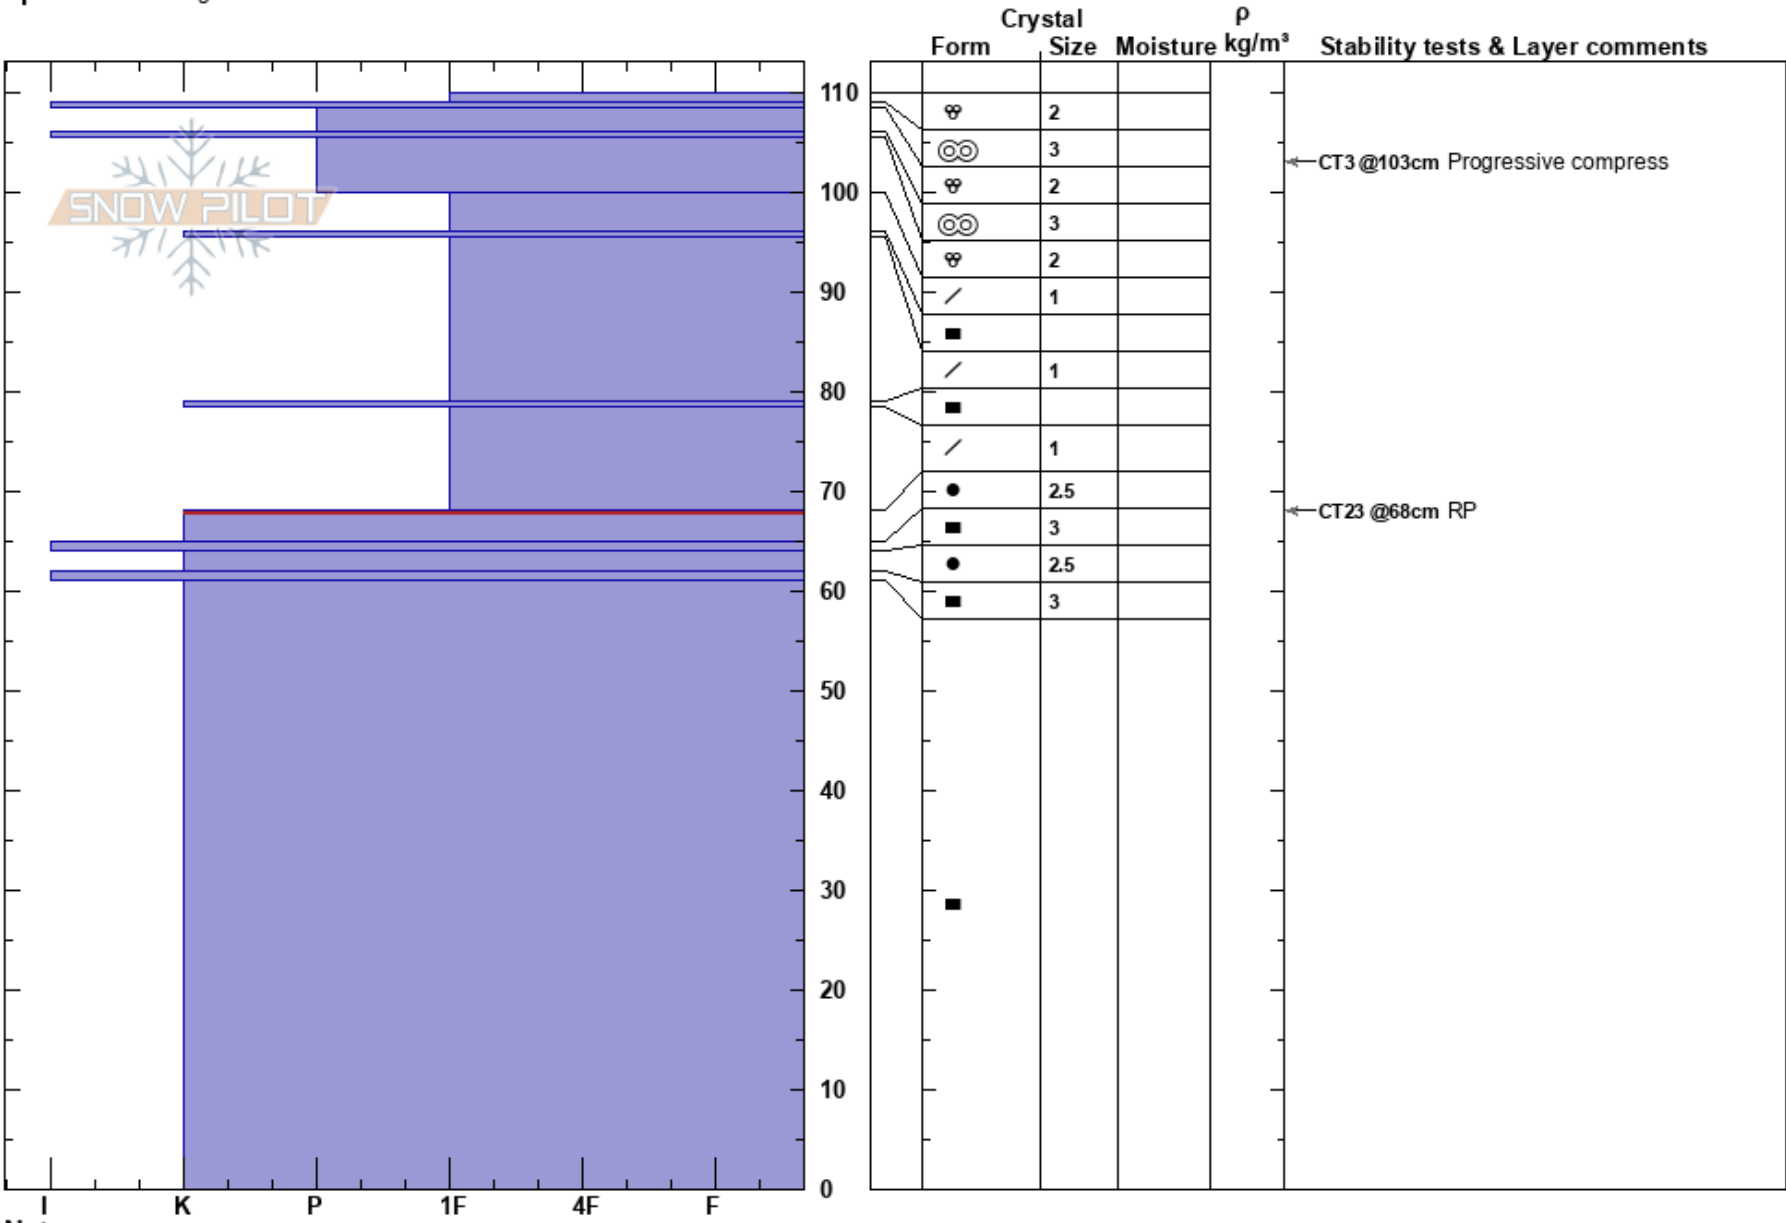

Above Manga Chutes
 Turoa
 New Zealand
Elevation: 1700 m
Aspect: SE
Specifics: Pit dug in a Ski Area

Finn Wright
 04/10/2018 - 12:00
Co-ord: -39.30351S, 175.53269E
Slope Angle: 50°
Wind Loading: previous

Stability: Very Good
Air Temperature:
Sky Cover: OVC
Precipitation: NO
Wind: NW Moderate

Layer Notes:
 68-65cm: Problematic layer

Notes: