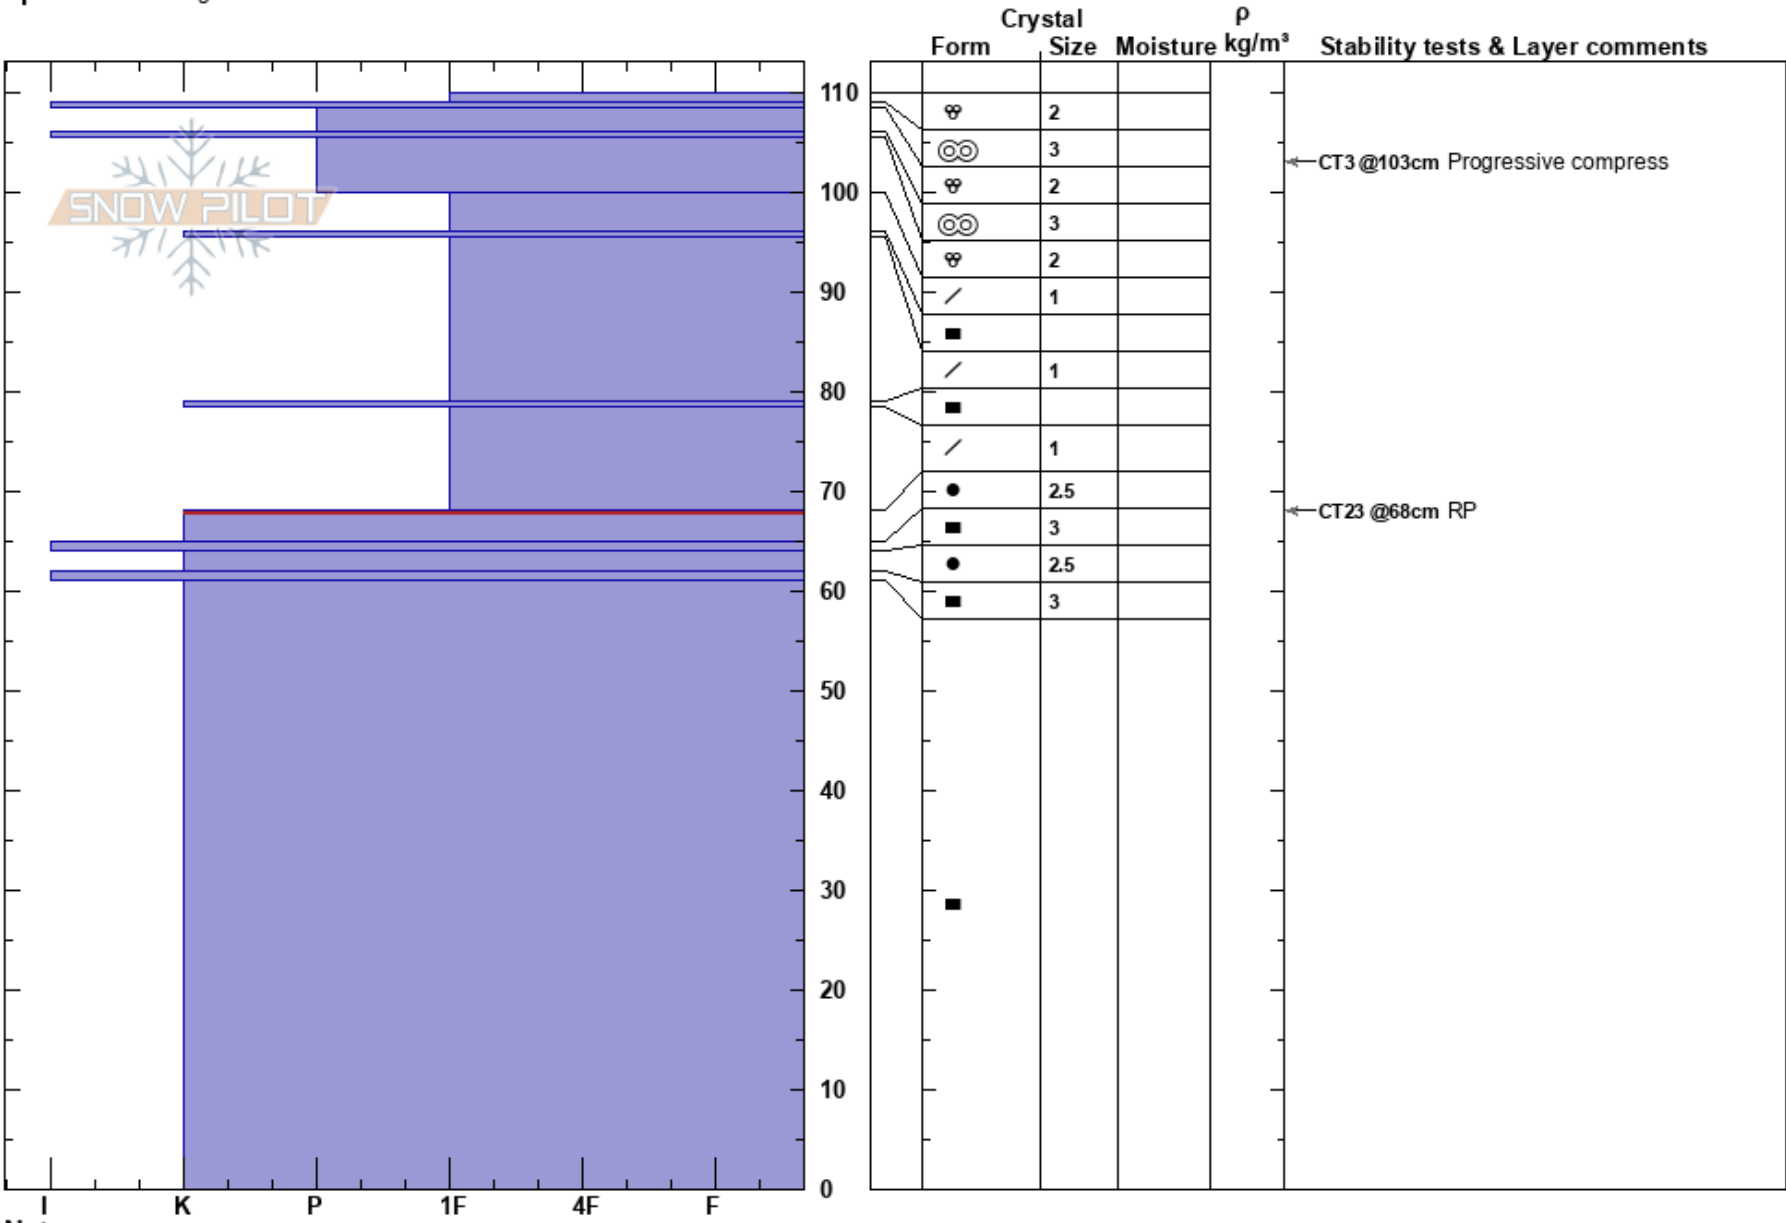

Above Manga Chutes
 Turoa
 New Zealand
Elevation: 1700 m
Aspect: SE
Specifics: Pit dug in a Ski Area

Finn Wright
 04/10/2018 - 12:00
Co-ord: -39.30351S, 175.53269E
Slope Angle: 50°
Wind Loading: previous

Stability: Very Good **PF:**5
Air Temperature:
Sky Cover: OVC
Precipitation: NO
Wind: NW Moderate

Layer Notes:
 68-65cm: Problematic layer

Notes: