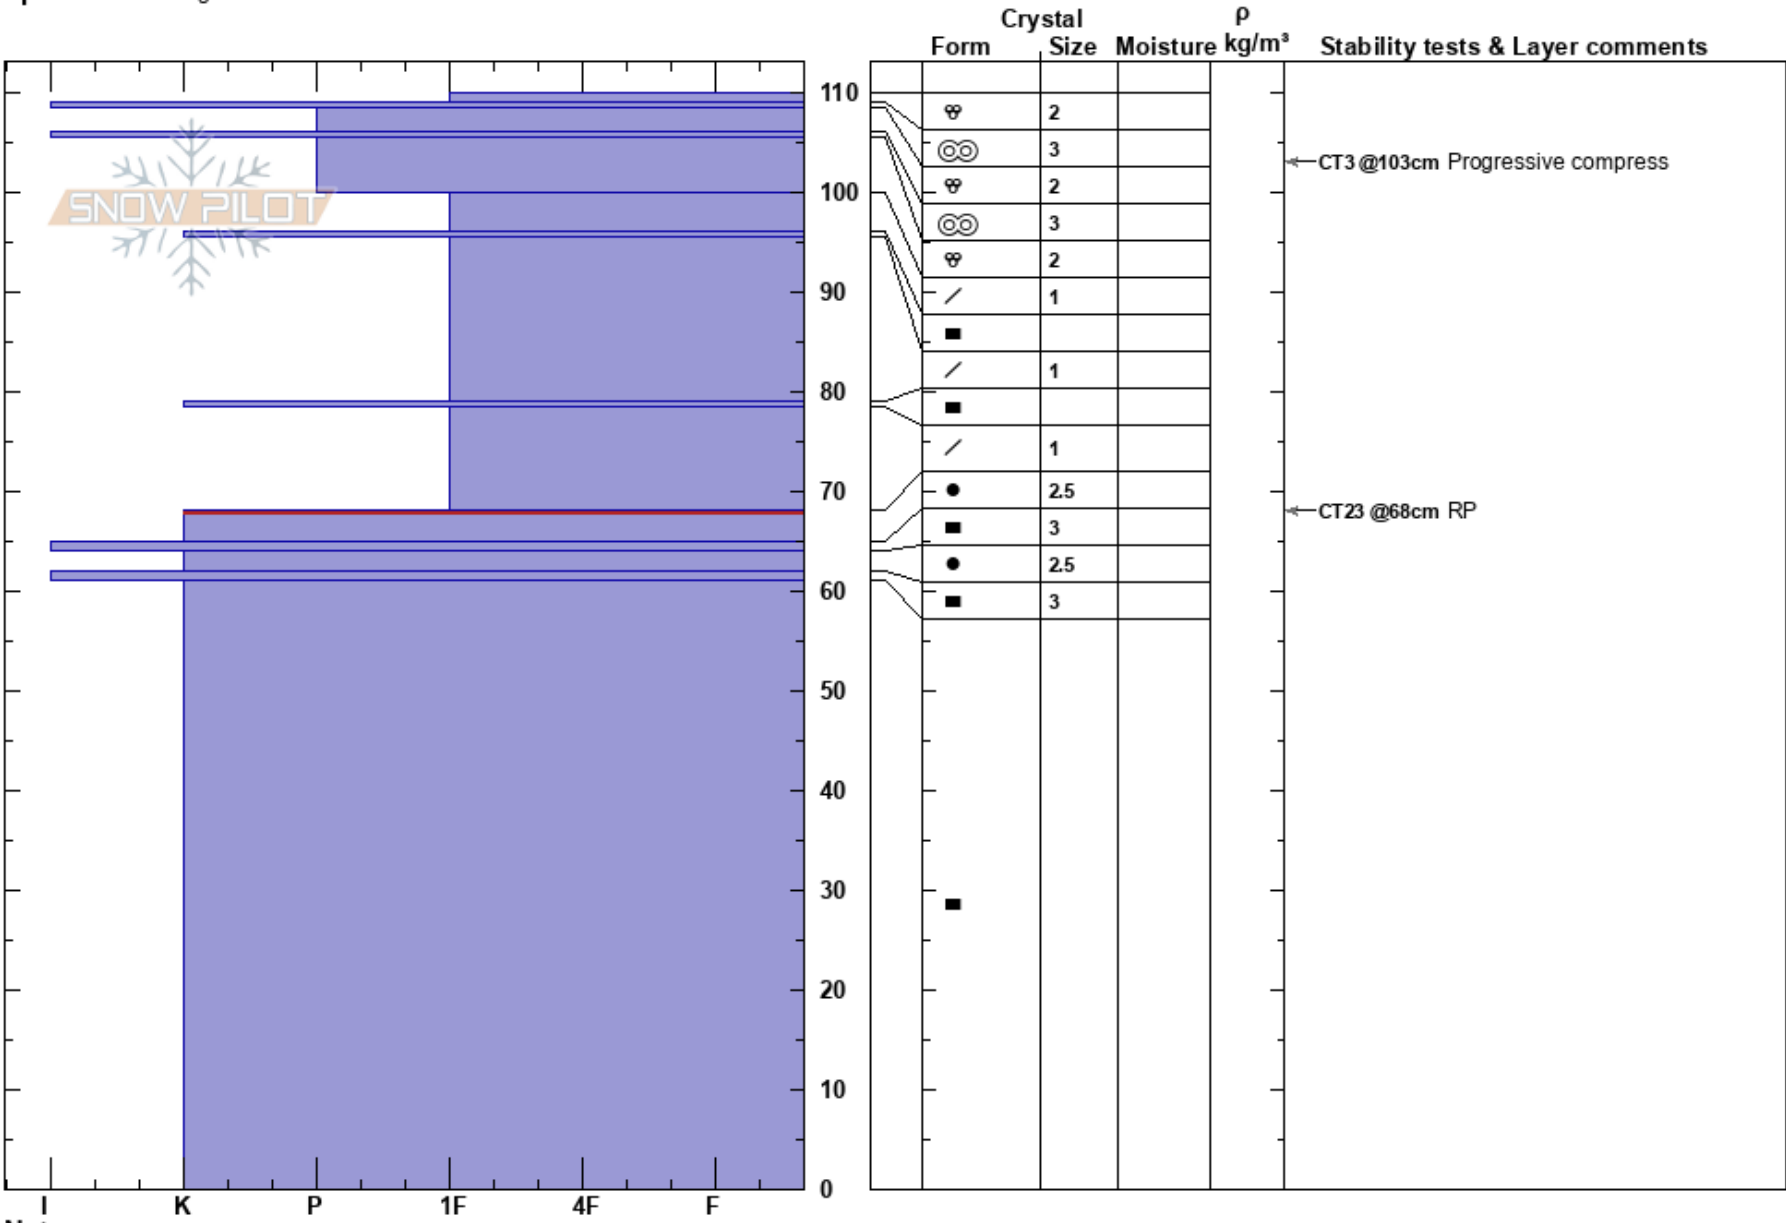

Above Manga Chutes  
 Turoa  
 New Zealand  
**Elevation:** 1700 m  
**Aspect:** SE  
**Specifics:** Pit dug in a Ski Area

Finn Wright  
 04/10/2018 - 12:00  
**Co-ord:** -39.30351S, 175.53269E  
**Slope Angle:** 50°  
**Wind Loading:** previous

**Stability:** Very Good  
**Air Temperature:**  
**Sky Cover:** OVC  
**Precipitation:** NO  
**Wind:** NW Moderate

**Layer Notes:**  
 68-65cm: Problematic layer

Notes: