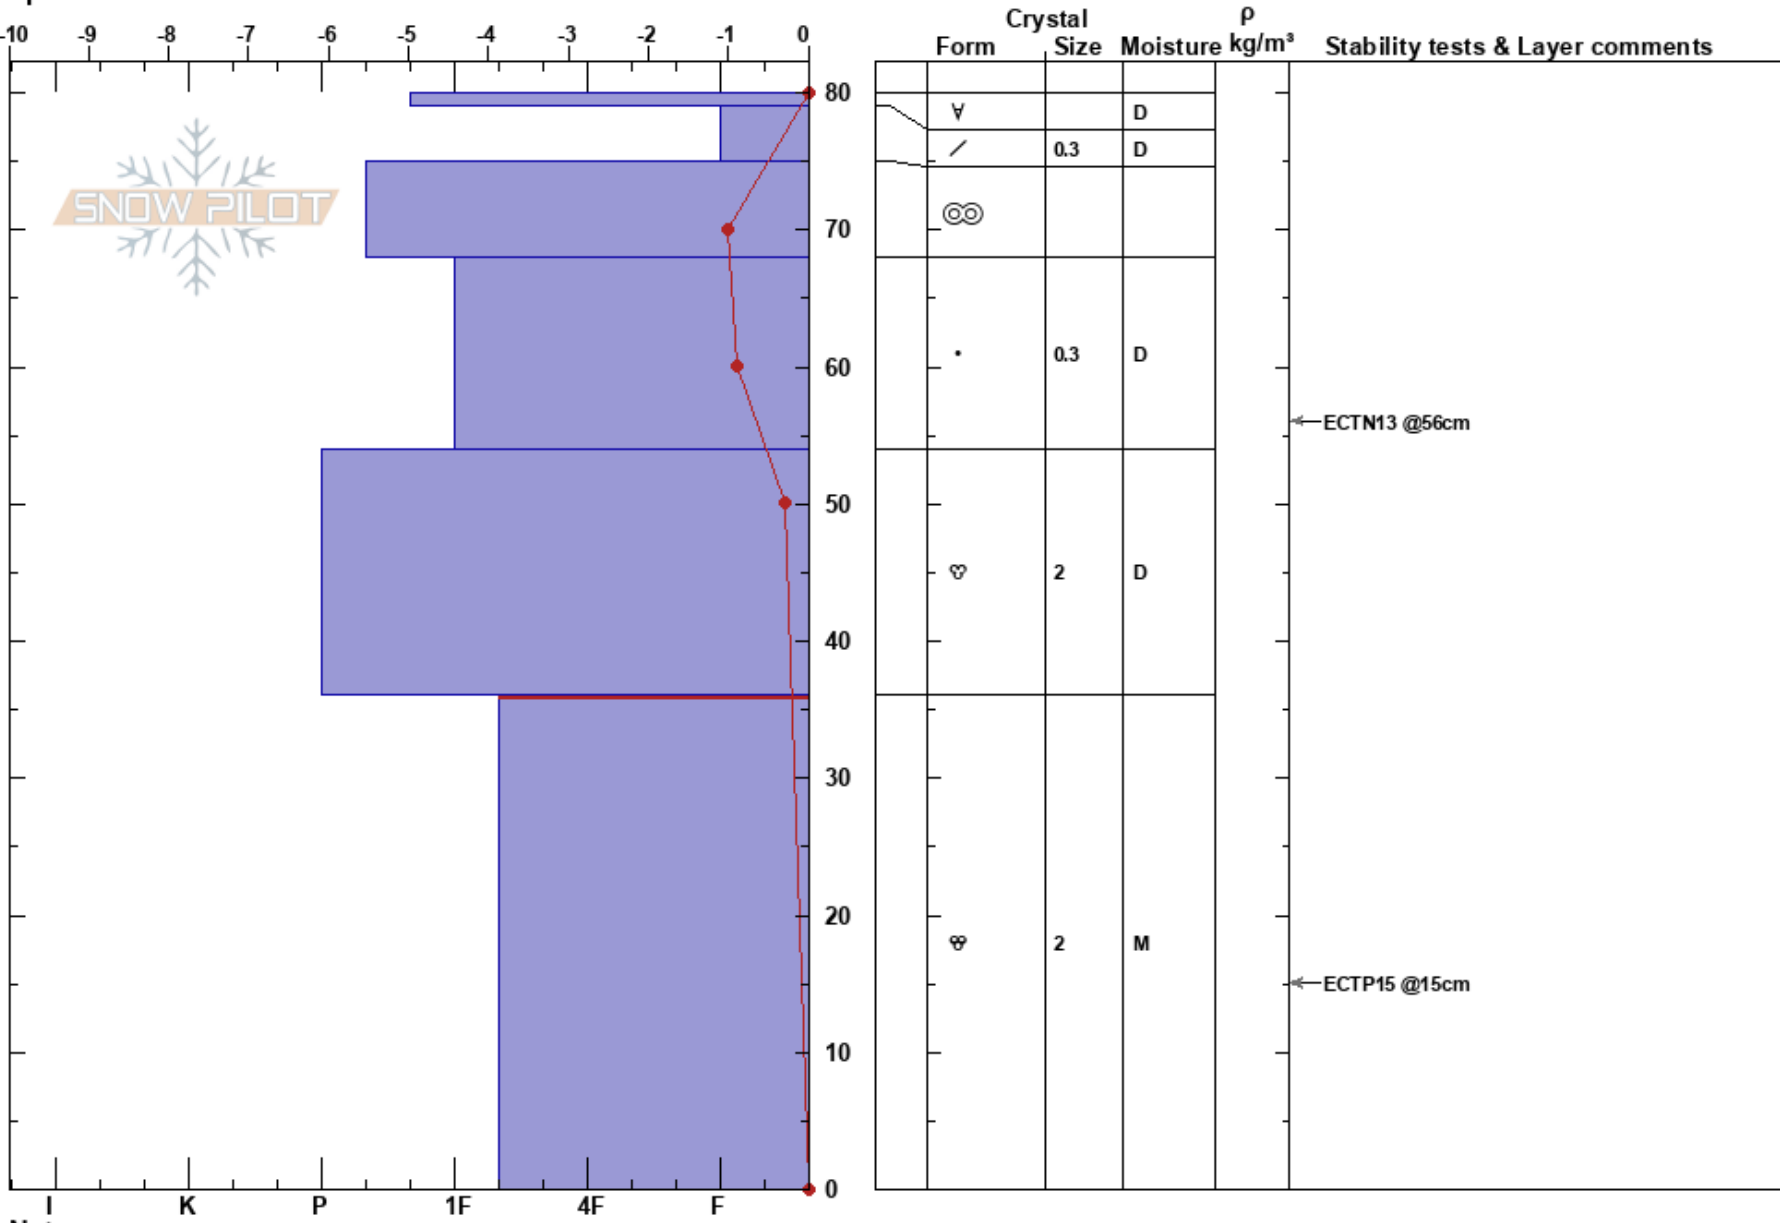

Back Bowls 2
 Coronet Peak
 New Zealand
Elevation: 1560 m
Aspect: E
Specifics:

Marc Milner
 27/09/2018 - 10:30
Co-ord:
Slope Angle: 32°
Wind Loading: previous

Stability: **HS:**80
Air Temperature: 2°C **PF:**4 **Layer Notes:** 36-0cm: Problematic layer
Sky Cover: BKN
Precipitation: NO
Wind: Calm