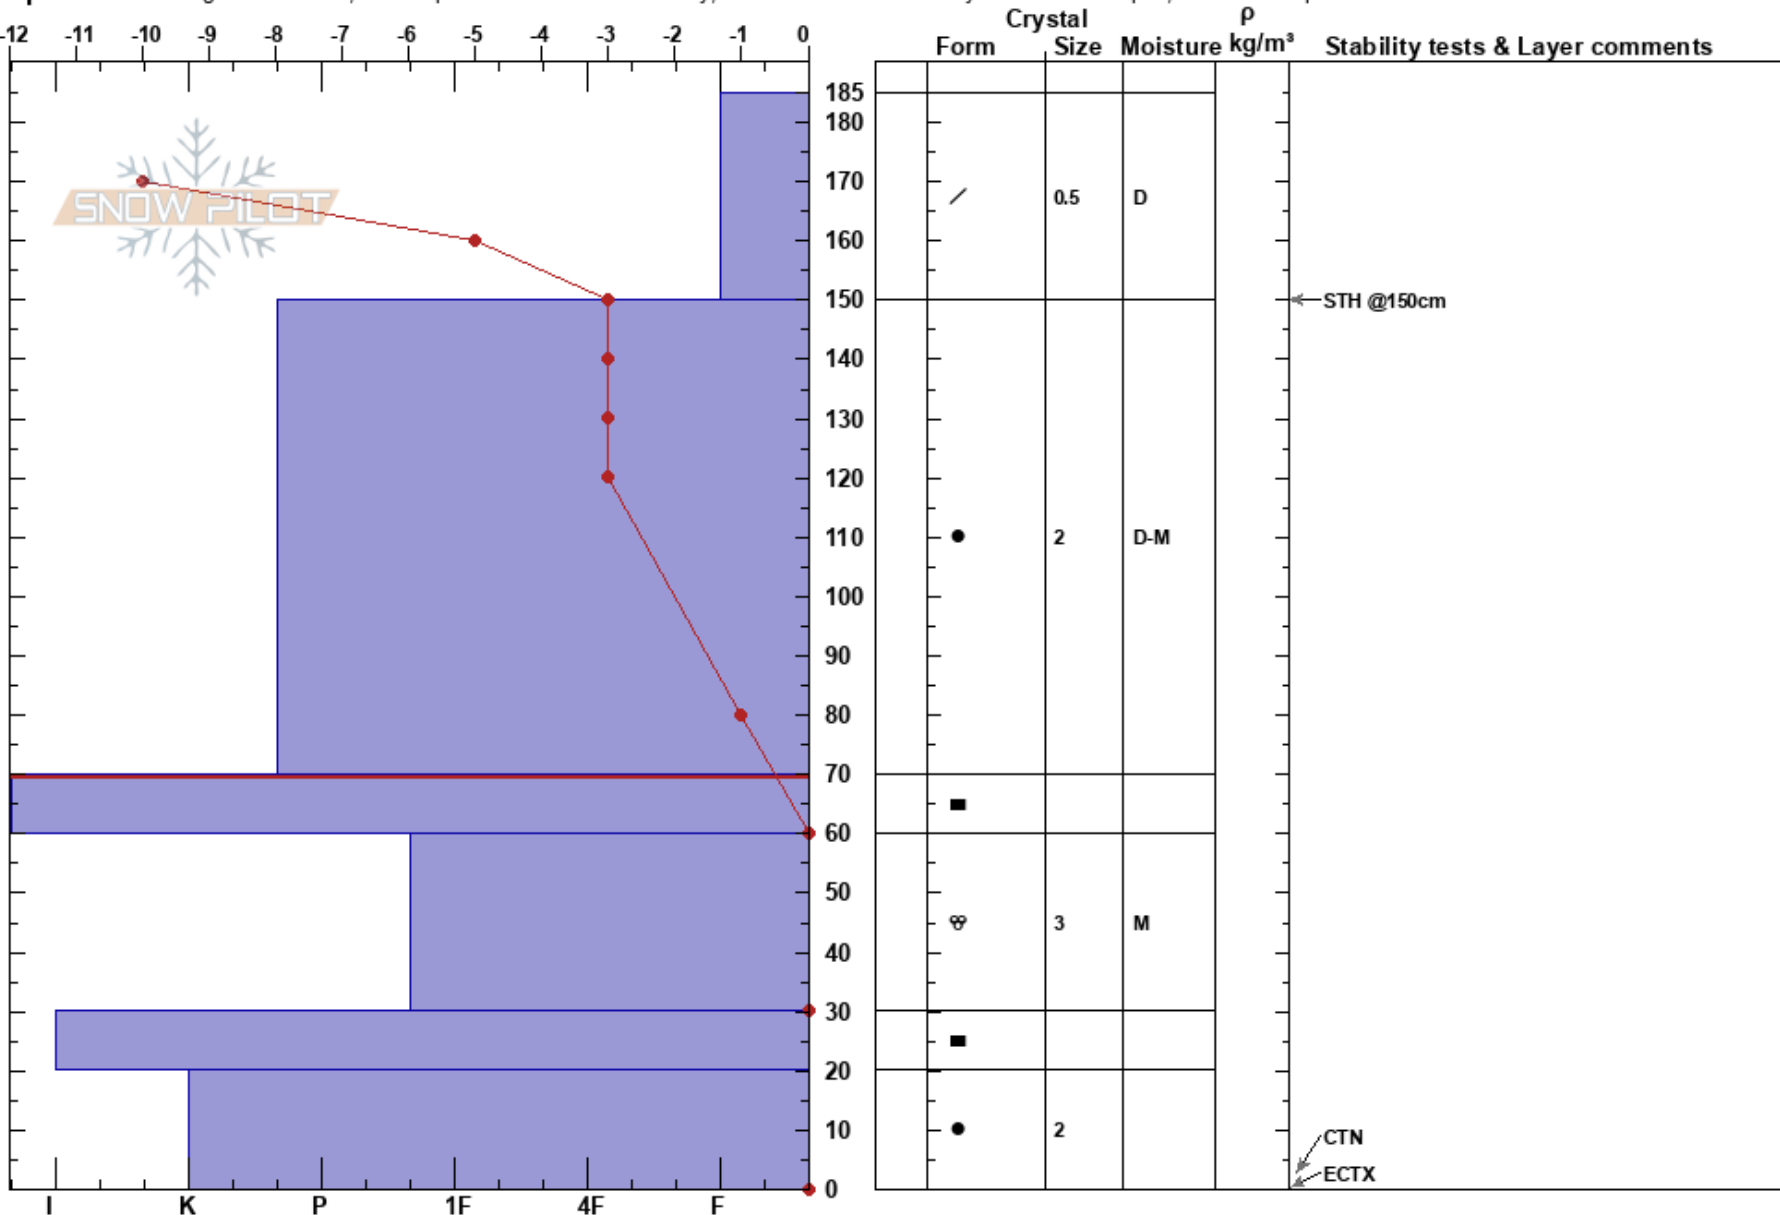

Hamilton Face
 Craigieburn Range
 New Zealand
 Elevation: 1750 m
 Aspect: SE

Carter Spencer
 24/07/2018 - 10:30
 Co-ord: -43.11369N, 171.69124W
 Slope Angle: 35°
 Wind Loading: previous

Stability: Good
 Air Temperature: -2°C
 Sky Cover: CLR
 Precipitation: NO
 Wind: Calm

HS:185
 PF:30 70-60cm:Problematic layer

Specifics: Pit dug in a Ski Area; Pit is representative of backcountry; Recent avalanche activity on different slopes; We skied slope

Notes: