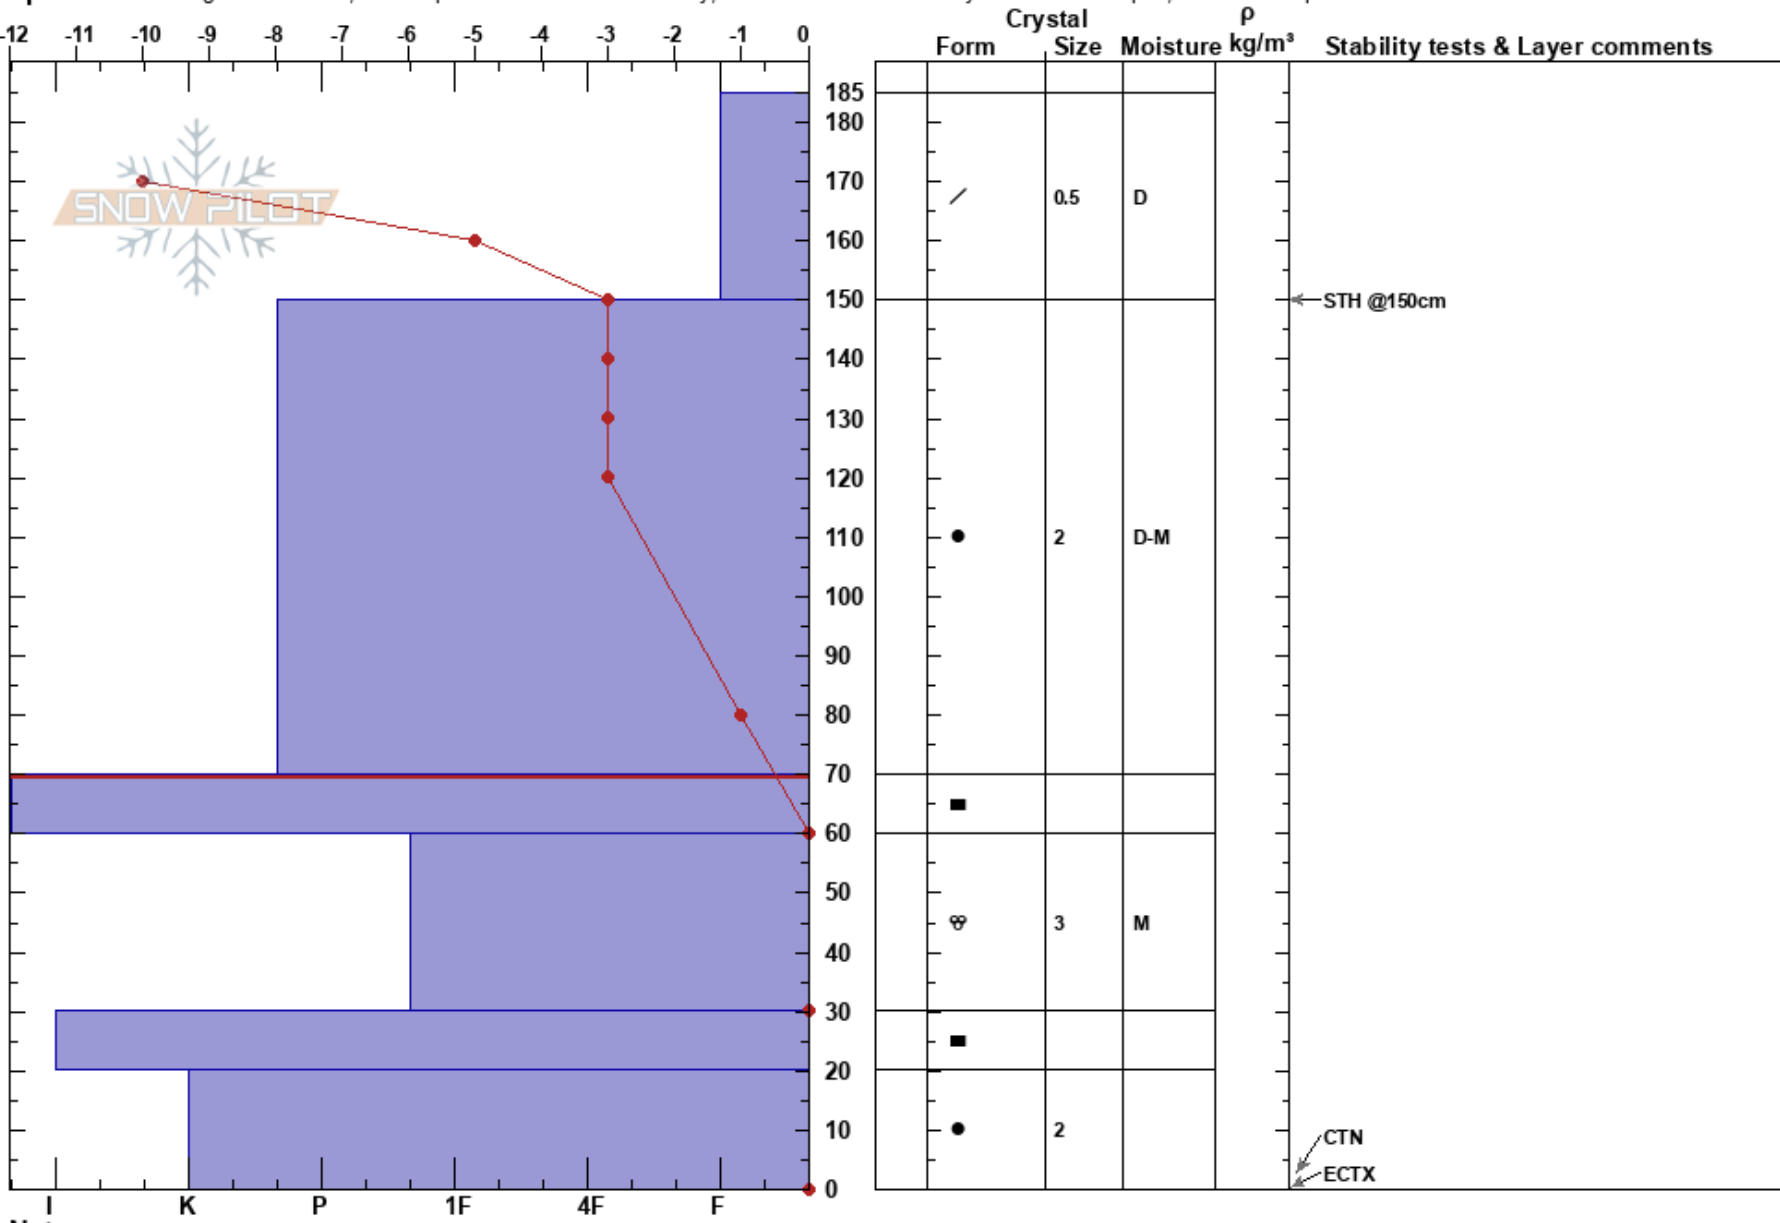

Hamilton Face
 Craigieburn Range
 New Zealand
 Elevation: 1750 m
 Aspect: SE

Carter Spencer
 24/07/2018 - 10:30
 Co-ord: -43.11369N, 171.69124W
 Slope Angle: 35°
 Wind Loading: previous

Stability: Good
 Air Temperature: -2°C
 Sky Cover: CLR
 Precipitation: NO
 Wind: Calm

HS:185
 PF:30 70-60cm:Problematic layer

Specifics: Pit dug in a Ski Area; Pit is representative of backcountry; Recent avalanche activity on different slopes; We skied slope

Notes: