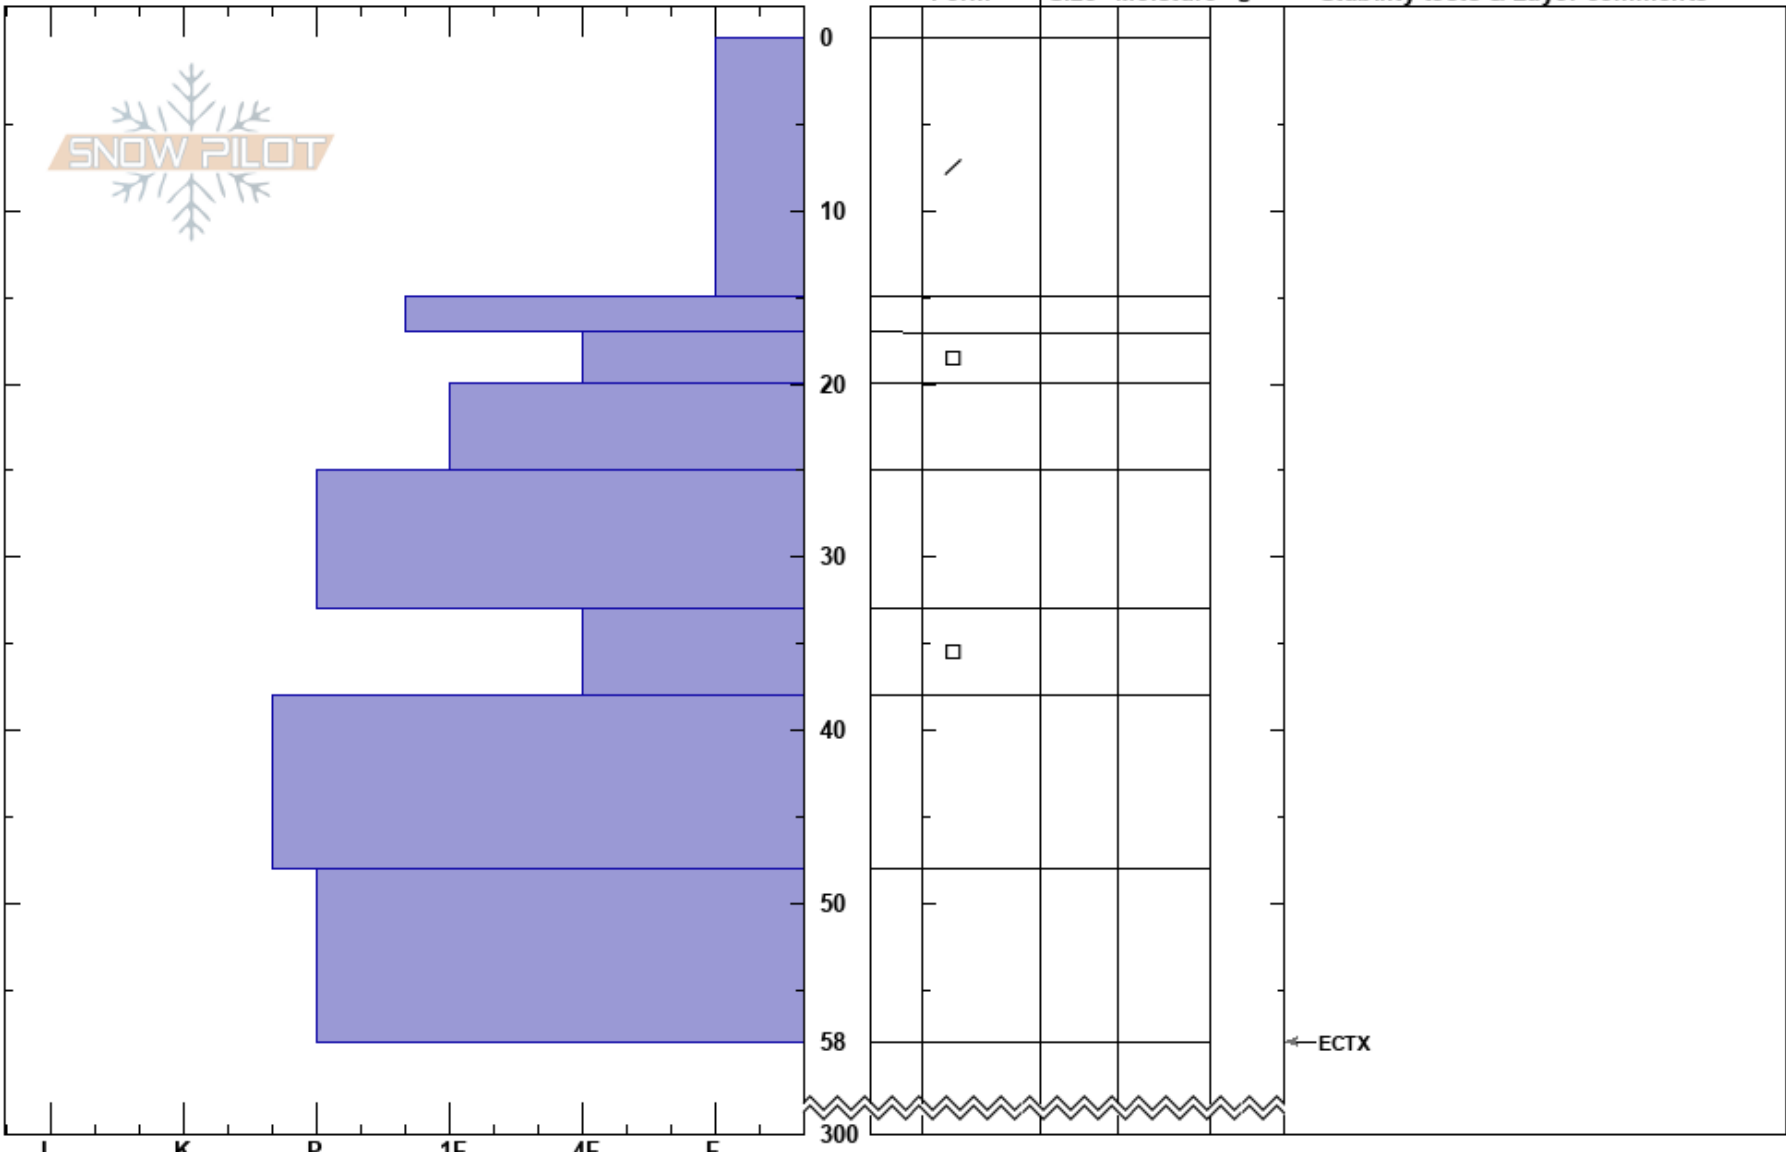

Zodiac 2200m
Ben Ohau Range
New Zealand
Elevation: 2200 m
Aspect: SE
Specifics:

Harris Mountain
06/09/2018 - 10:30
Co-ord: -43.88651N, 170.02793E
Slope Angle: 32°
Wind Loading:

Stability:
Air Temperature:
Sky Cover: CLR
Precipitation:
Wind: NW Light Breeze
HS:300
Layer Notes:
17-20cm: Problematic layer