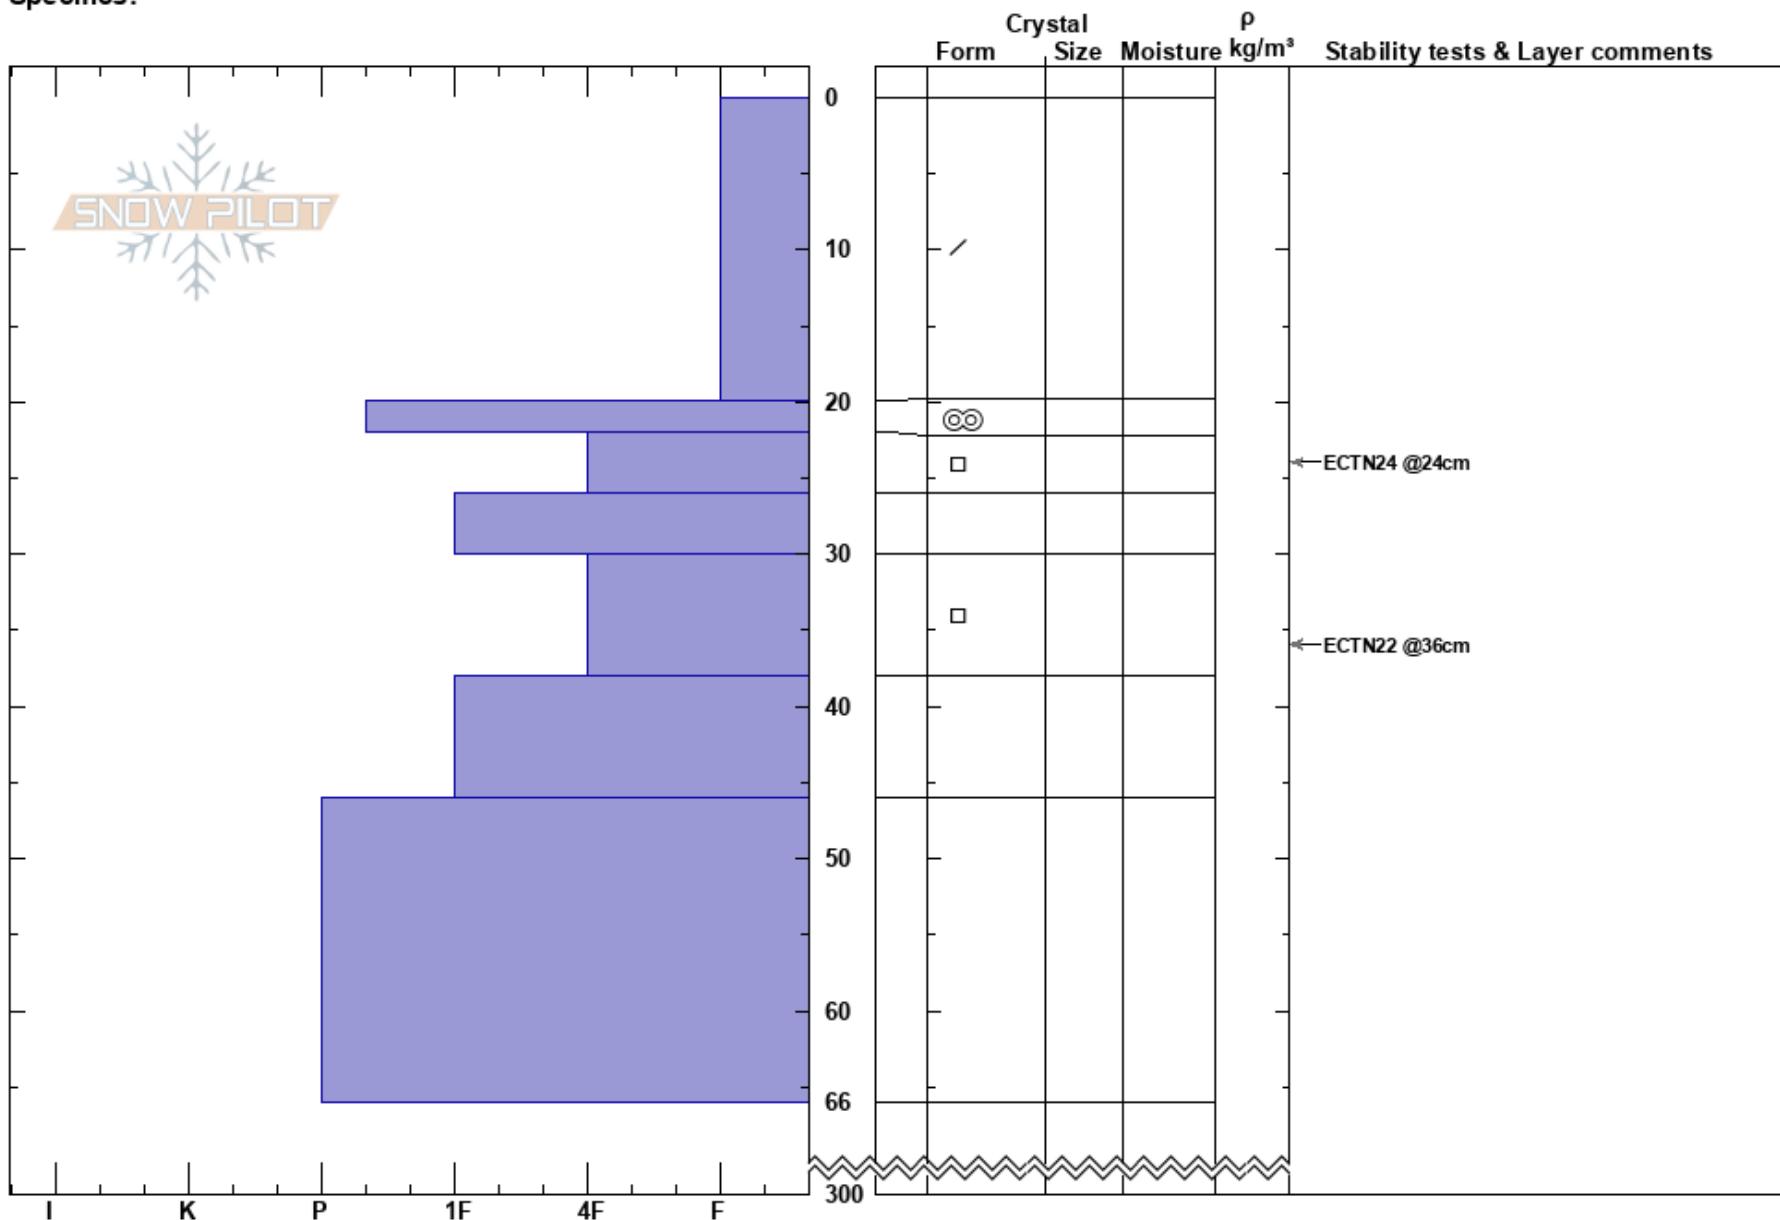

Zodiac
 Ben Ohau Range
 New Zealand
Elevation: 1980 m
Aspect: SE
Specifics:

Harris Mountain
 06/09/2018 - 23:00
Co-ord: -43.88984N, 170.02913E
Slope Angle: 30°
Wind Loading:

Stability:
Air Temperature: HS:300
Sky Cover: CLR
Precipitation:
Wind: NW Light Breeze
Layer Notes:
 30-38cm: Problematic layer

Notes: Subtle catabatic