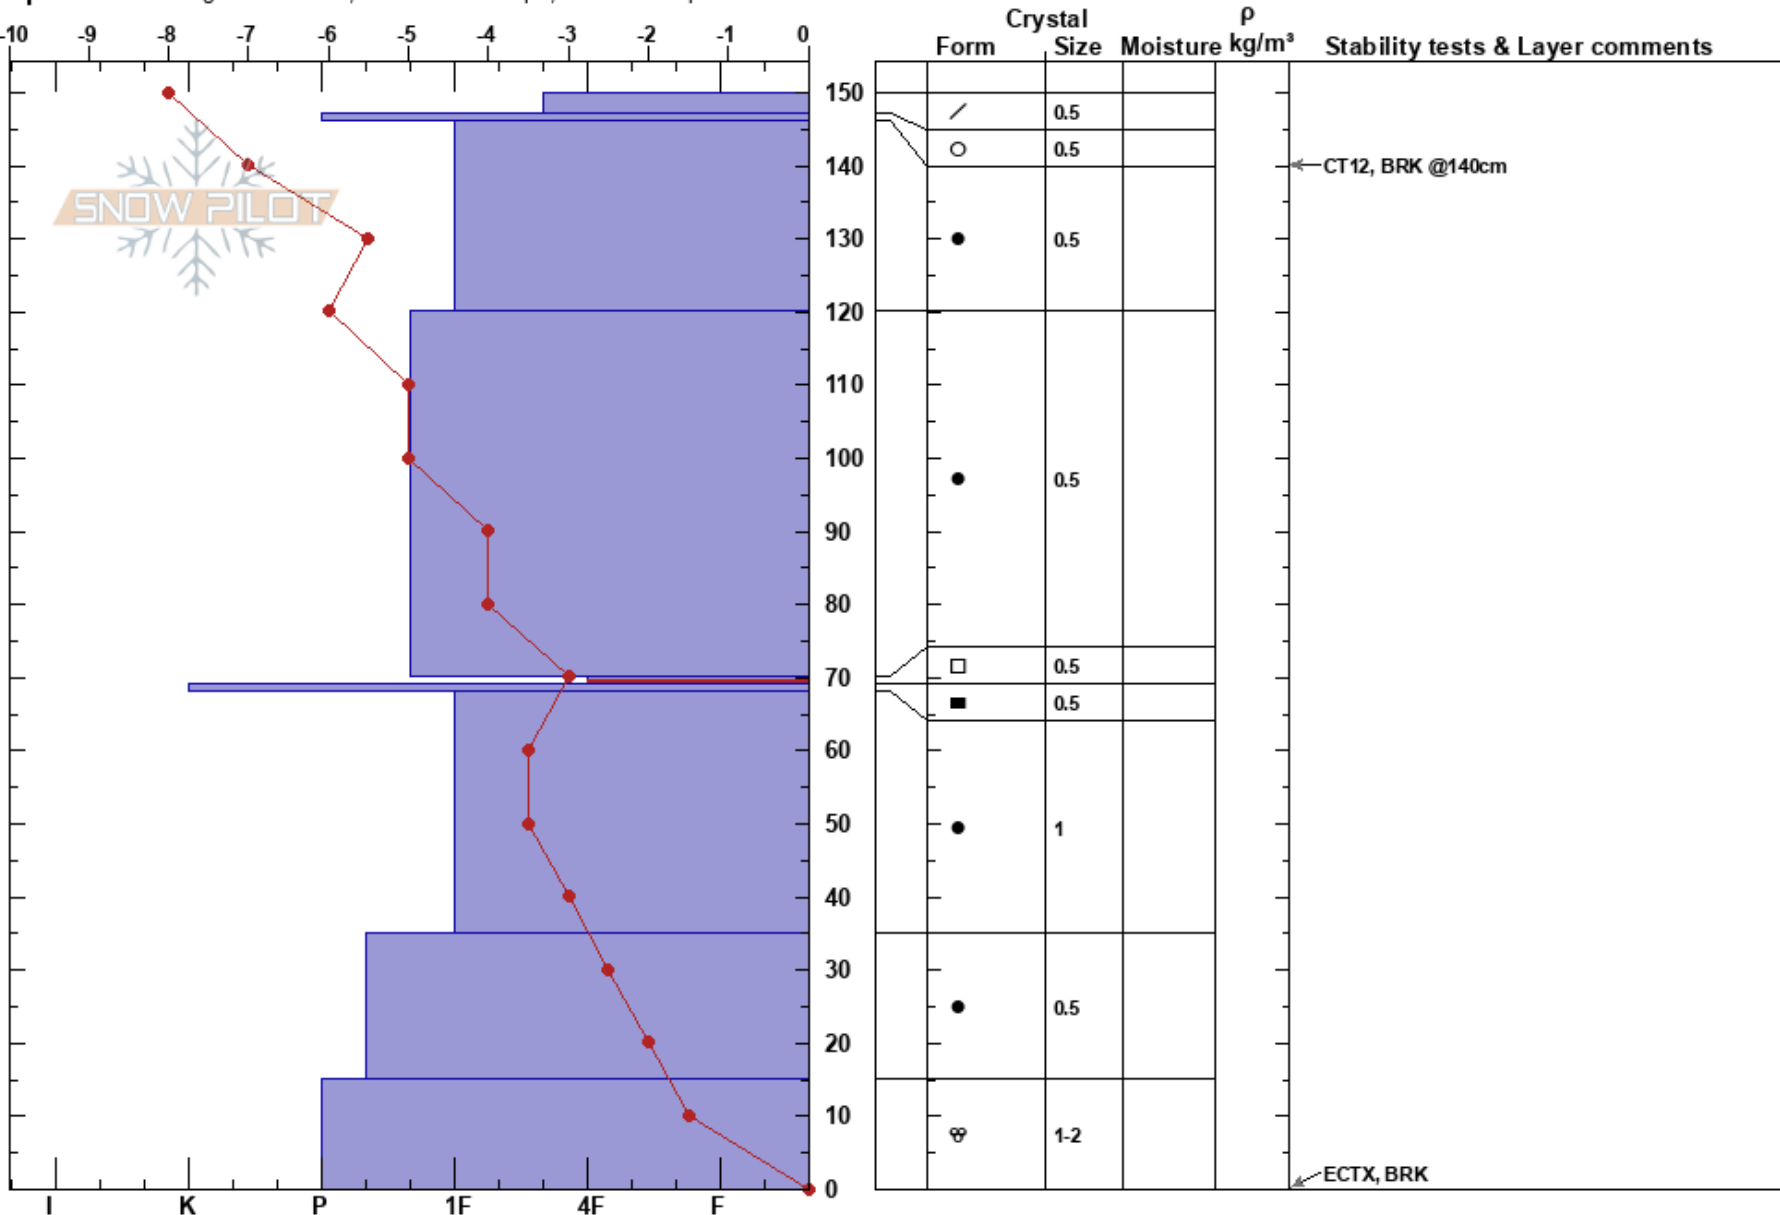

Eagles Nest
 Remarkables Range
 New Zealand
 Elevation: 1950 m
 Aspect: S

Remarks Snow Safety
 01/09/2018 - 13:00
 Co-ord: -45.04922S, 168.82746E
 Slope Angle: 35°
 Wind Loading:

Stability: **HS:150** **Layer Notes:**
 Air Temperature: 2.1°C **PF:5** 70-69cm:Problematic layer
 Sky Cover: FEW
 Precipitation: NO
 Wind: W Light Breeze

Specifics: Pit dug in a Ski Area; Ski tracks on slope; We skied slope

Notes: Pit by Tim Sinclair, Kane Marcroft and Angus Kirk. Surprised to not see results above ice layer at 70cm.