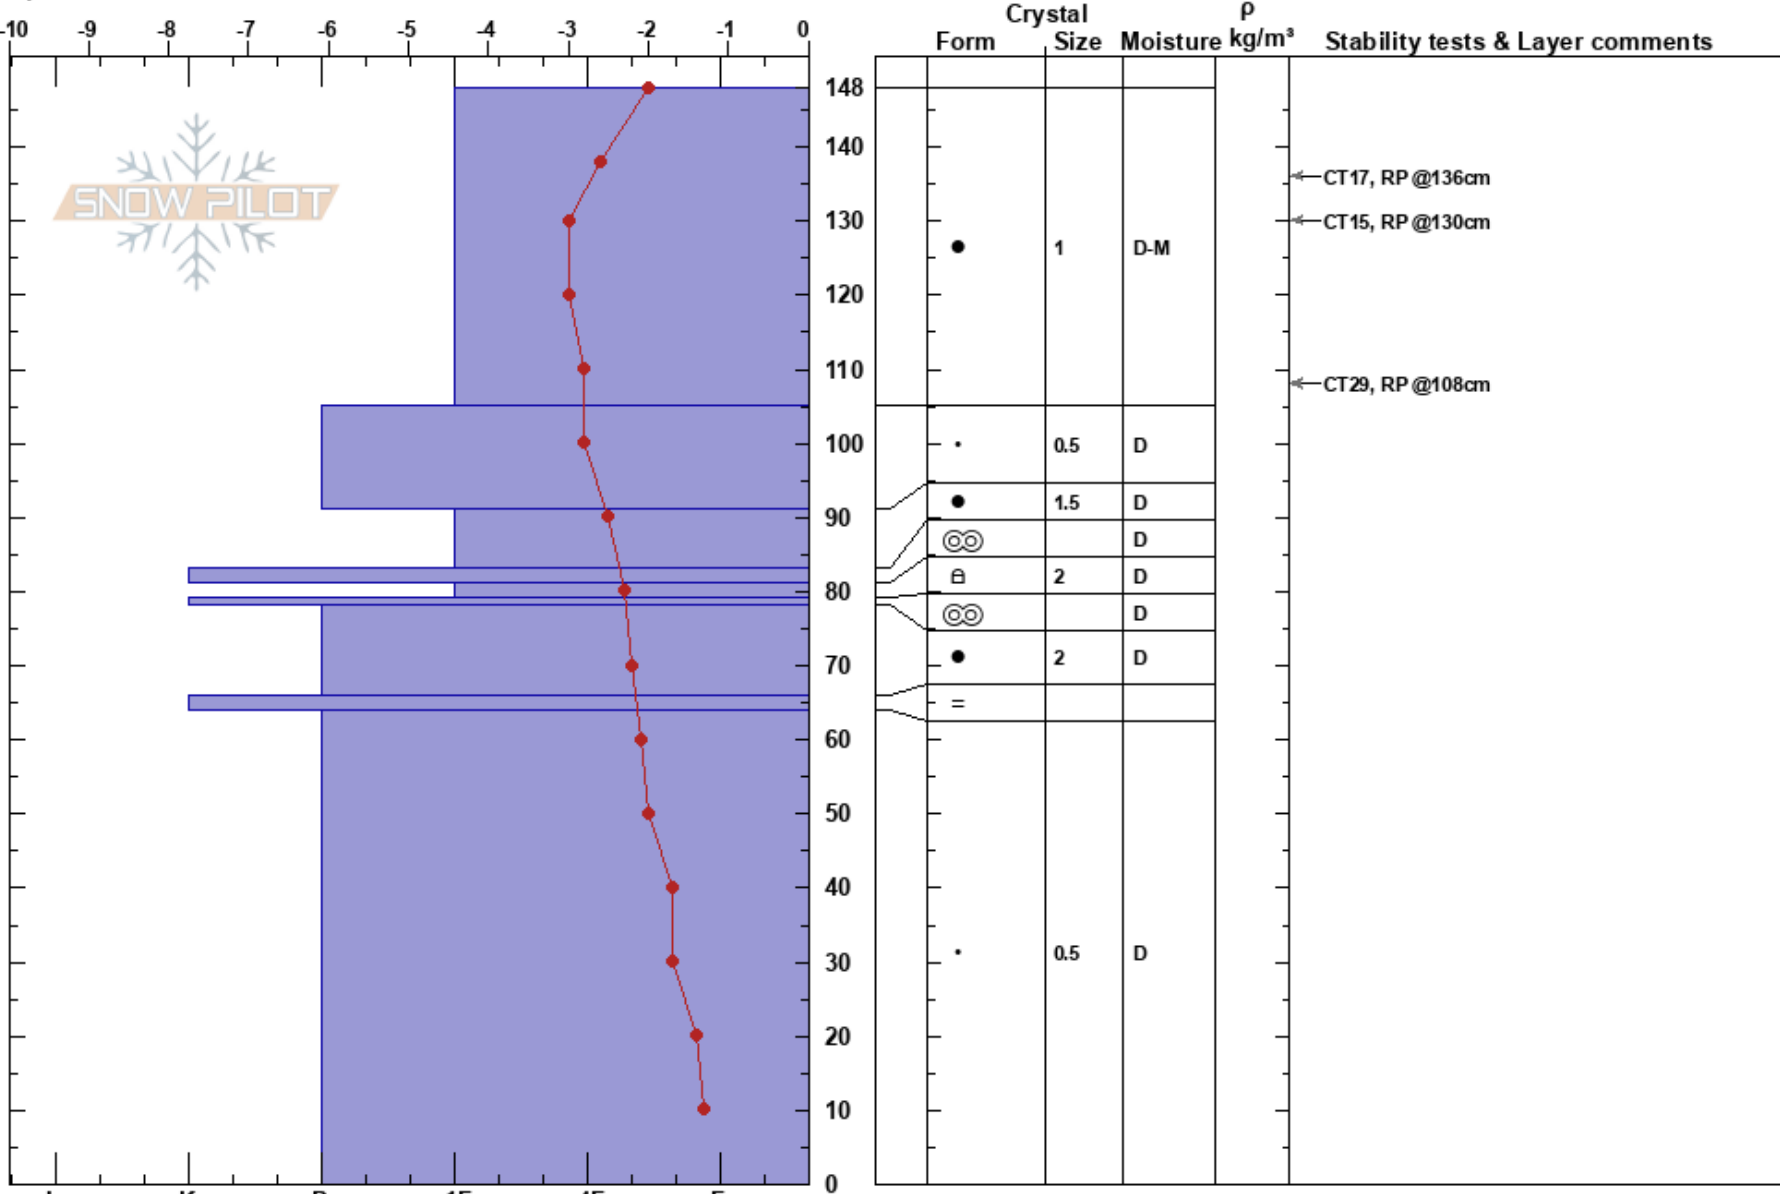

Lower Hard to Find
 Remarkables Range
 New Zealand
Elevation: 1860 m
Aspect: W

Remarks Snow Safety
 29/08/2018 - 15:00
Co-ord:
Slope Angle: 30°
Wind Loading:

Stability: Very Good **HS:**148 **Layer Notes:**
Air Temperature: -2.5°C **PF:**10 148-105cm:Problematic layer
Sky Cover: SCT
Precipitation: NO
Wind: NE Light Breeze

Specifics: Ski tracks on slope; We skied slope

Notes: Pit by Grice Adams, Will Rowntree. Snowpack HS 185cm; 40cm deeper than pit. some Basal IF/FC obs at ground.