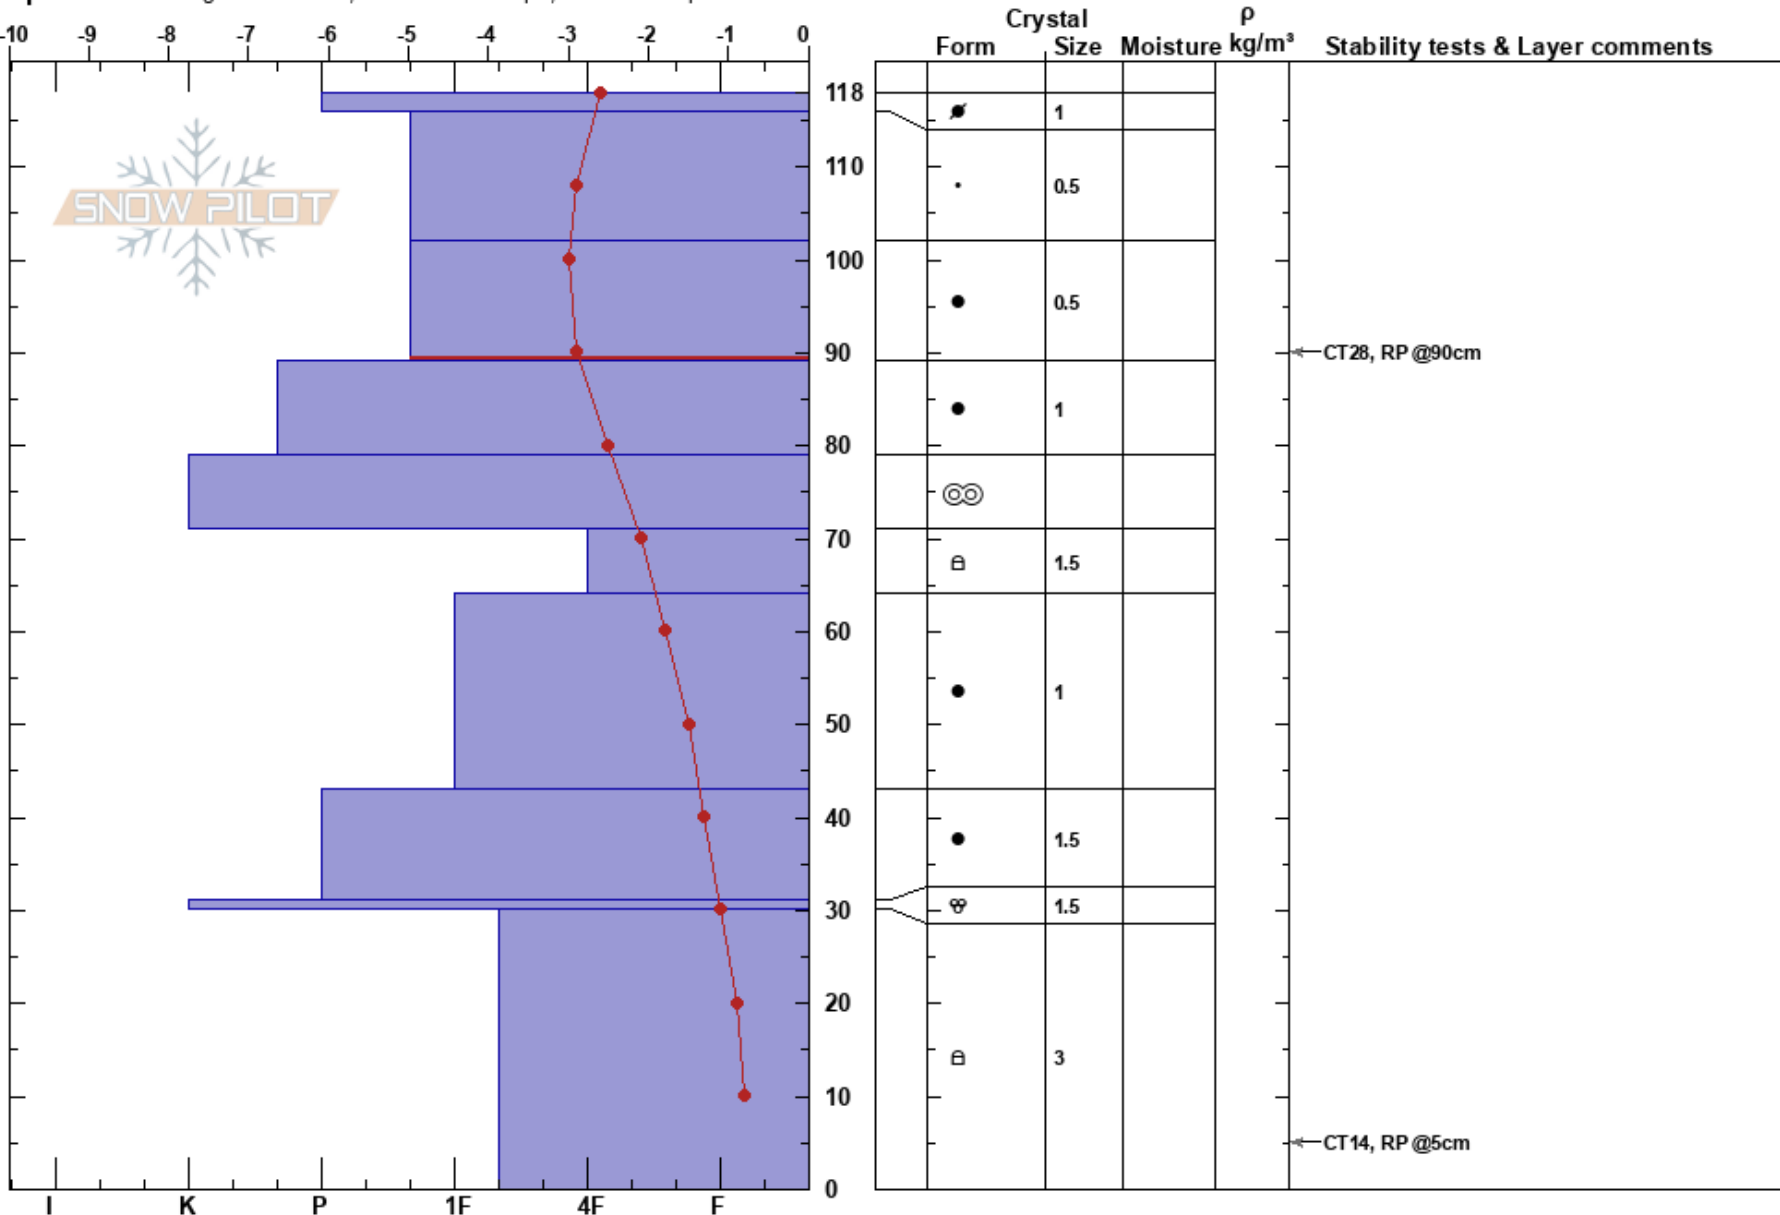

Upper Festival
 Remarkables Range
 New Zealand
Elevation: 1985 m
Aspect: SE

Remarks Snow Safety
 28/08/2018 - 12:45
Co-ord: -45.06074S, 168.80706E
Slope Angle: 37°
Wind Loading: previous

Stability: Very Good
Air Temperature: -1.8°C
PS: 2 102-89cm:Problematic layer
Sky Cover: X
Precipitation: NO
Wind: E Moderate

Specifics: Pit dug in a Ski Area; Ski tracks on slope; We skied slope

Notes: Pit by Aimee Prendergast, Irene Henninger and Andrew Forsman