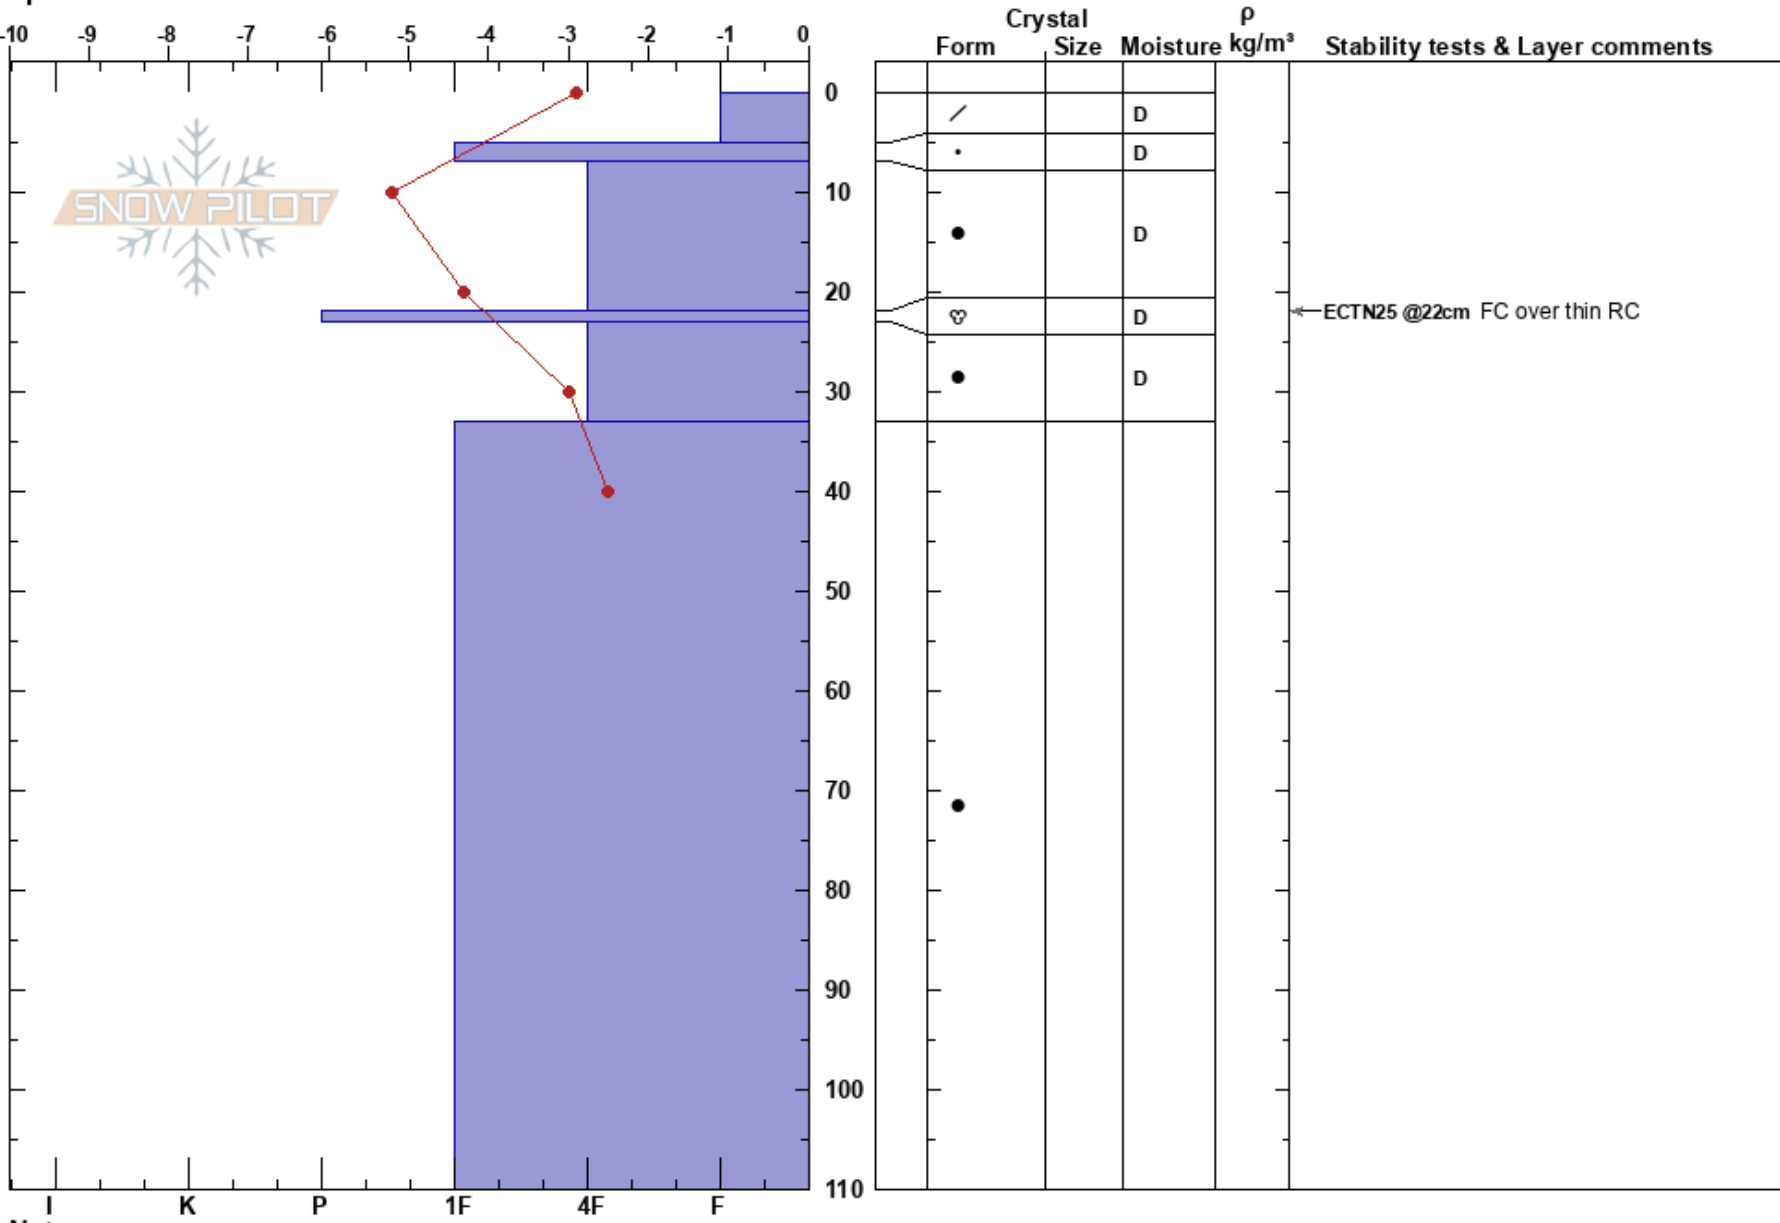

Muldoons
 north Buchanans
 New Zealand
Elevation: 1800 m
Aspect: SE
Specifics:

Harris Mountain
 22/08/2018 - 11:00
Co-ord:
Slope Angle: 35°
Wind Loading:

Stability: **HS:**110 **Layer Notes:**
Air Temperature: -1°C **PF:**15
Sky Cover: SCT
Precipitation: NO
Wind: W Light Breeze