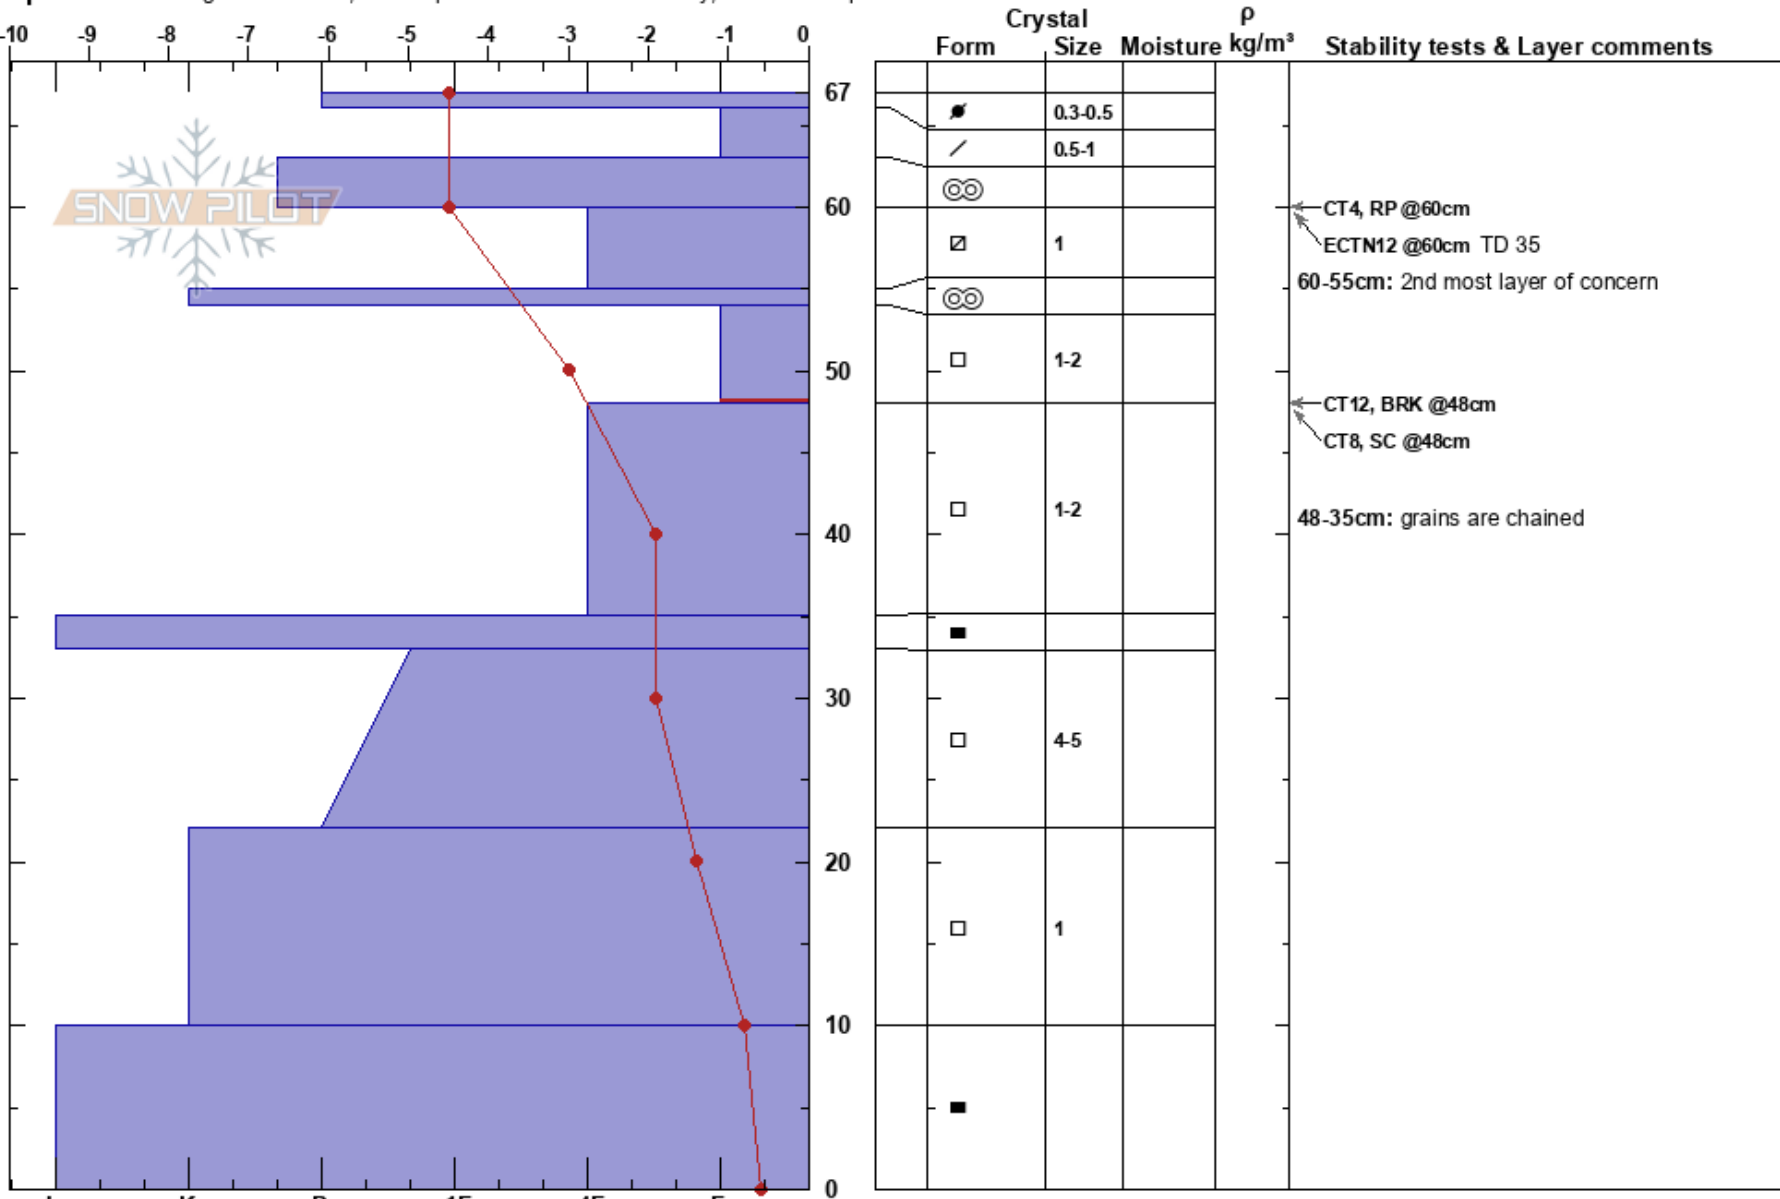

Bluff zone 4  
 Craigieburn Range  
 New Zealand  
 Elevation: 1850 m  
 Aspect: 152°

Porters Snow Safety  
 22/08/2018 - 11:00  
 Co-ord: -43.26609N, 171.63633E  
 Slope Angle: 35°  
 Wind Loading: no

Stability:  
 Air Temperature: -1.9°C  
 Sky Cover: CLR  
 Precipitation: NO  
 Wind: NW Moderate

HS:67  
 PF:15  
 Layer Notes:  
 60-55cm: 2nd most layer of concern  
 54-48cm: Problematic layer  
 48-35cm: grains are chained

Specifics: Pit dug in a Ski Area; Pit is representative of backcountry; We skied slope

Notes: Patrol wanted to investigate the growth of faceted grains in our shady start zones