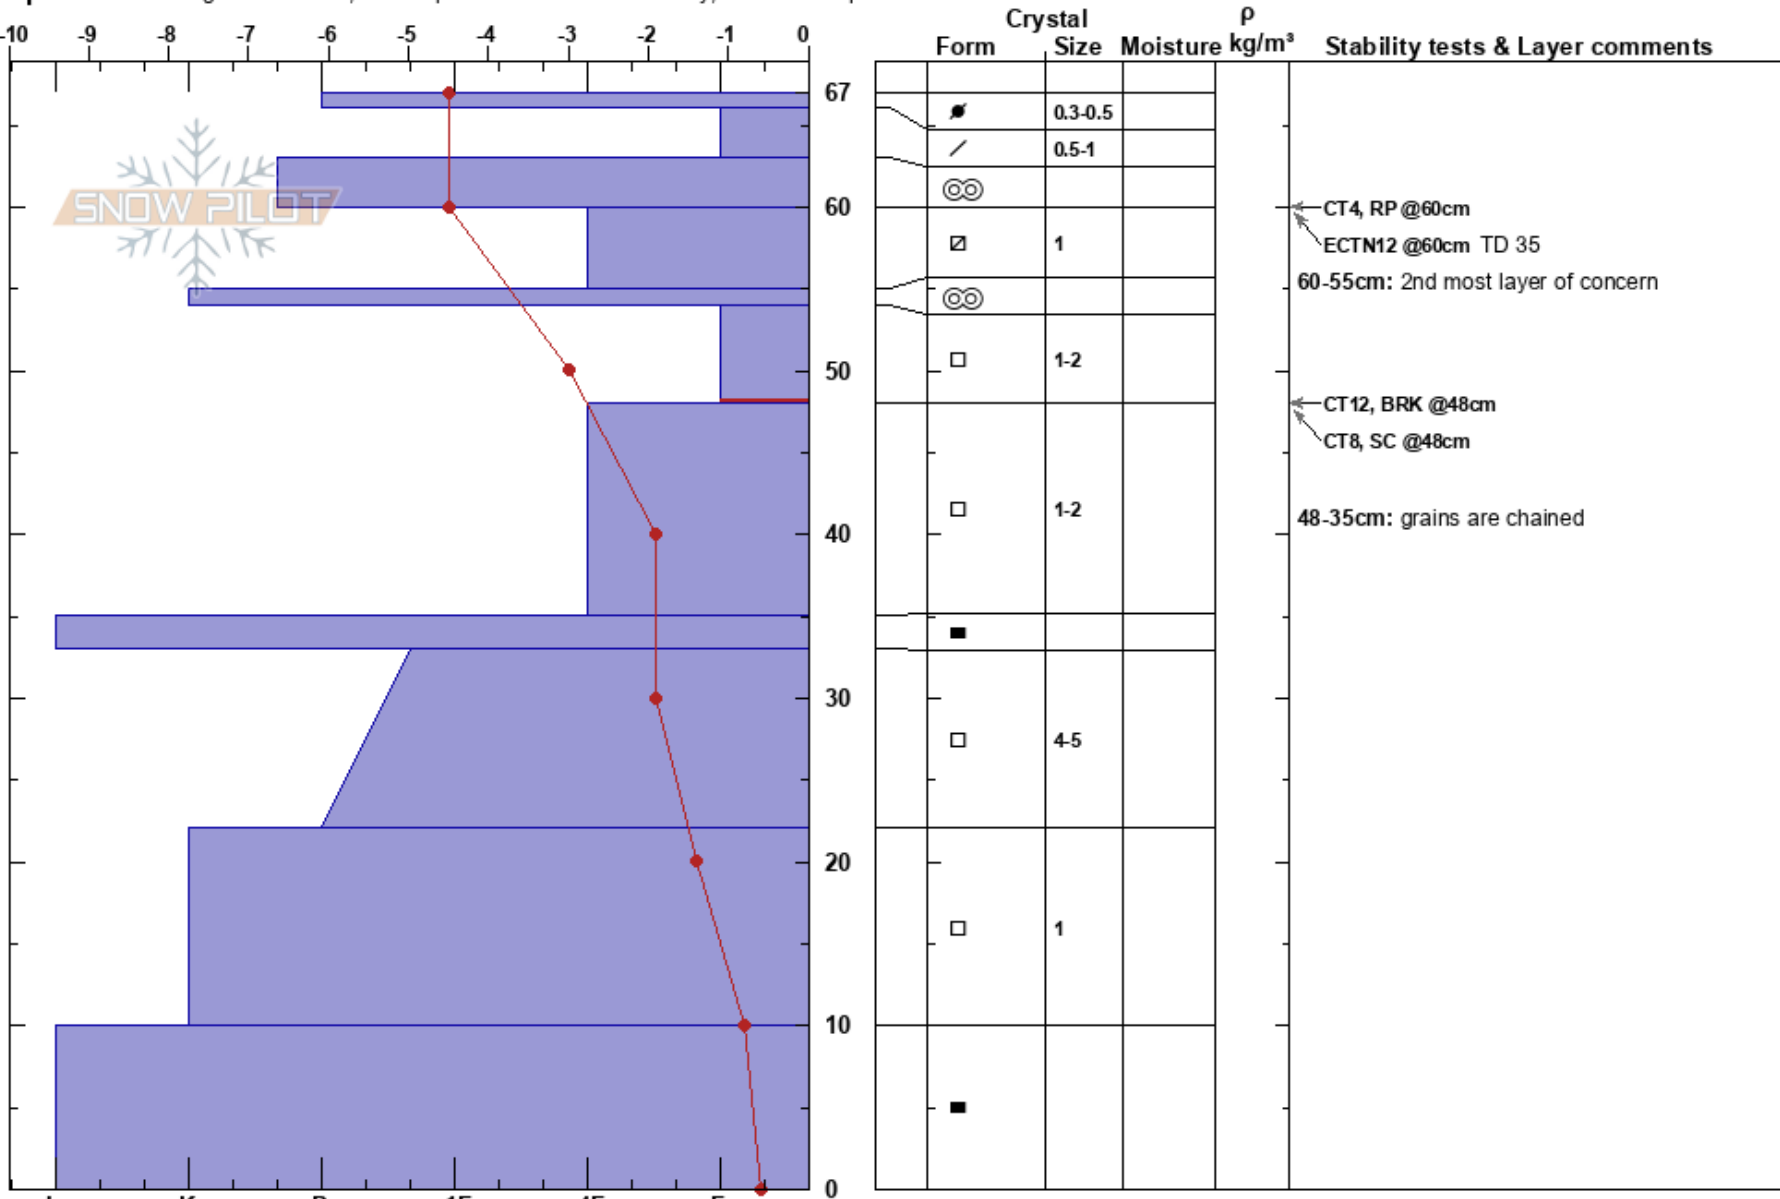

Bluff zone 4
 Craigieburn Range
 New Zealand
 Elevation: 1850 m
 Aspect: 152°

Porters Snow Safety
 22/08/2018 - 11:00
 Co-ord: -43.26609N, 171.63633E
 Slope Angle: 35°
 Wind Loading: no

Stability:
 Air Temperature: -1.9°C
 Sky Cover: CLR
 Precipitation: NO
 Wind: NW Moderate

HS:67
 PF:15
 Layer Notes:
 60-55cm: 2nd most layer of concern
 54-48cm: Problematic layer
 48-35cm: grains are chained

Specifics: Pit dug in a Ski Area; Pit is representative of backcountry; We skied slope

Notes: Patrol wanted to investigate the growth of faceted grains in our shady start zones