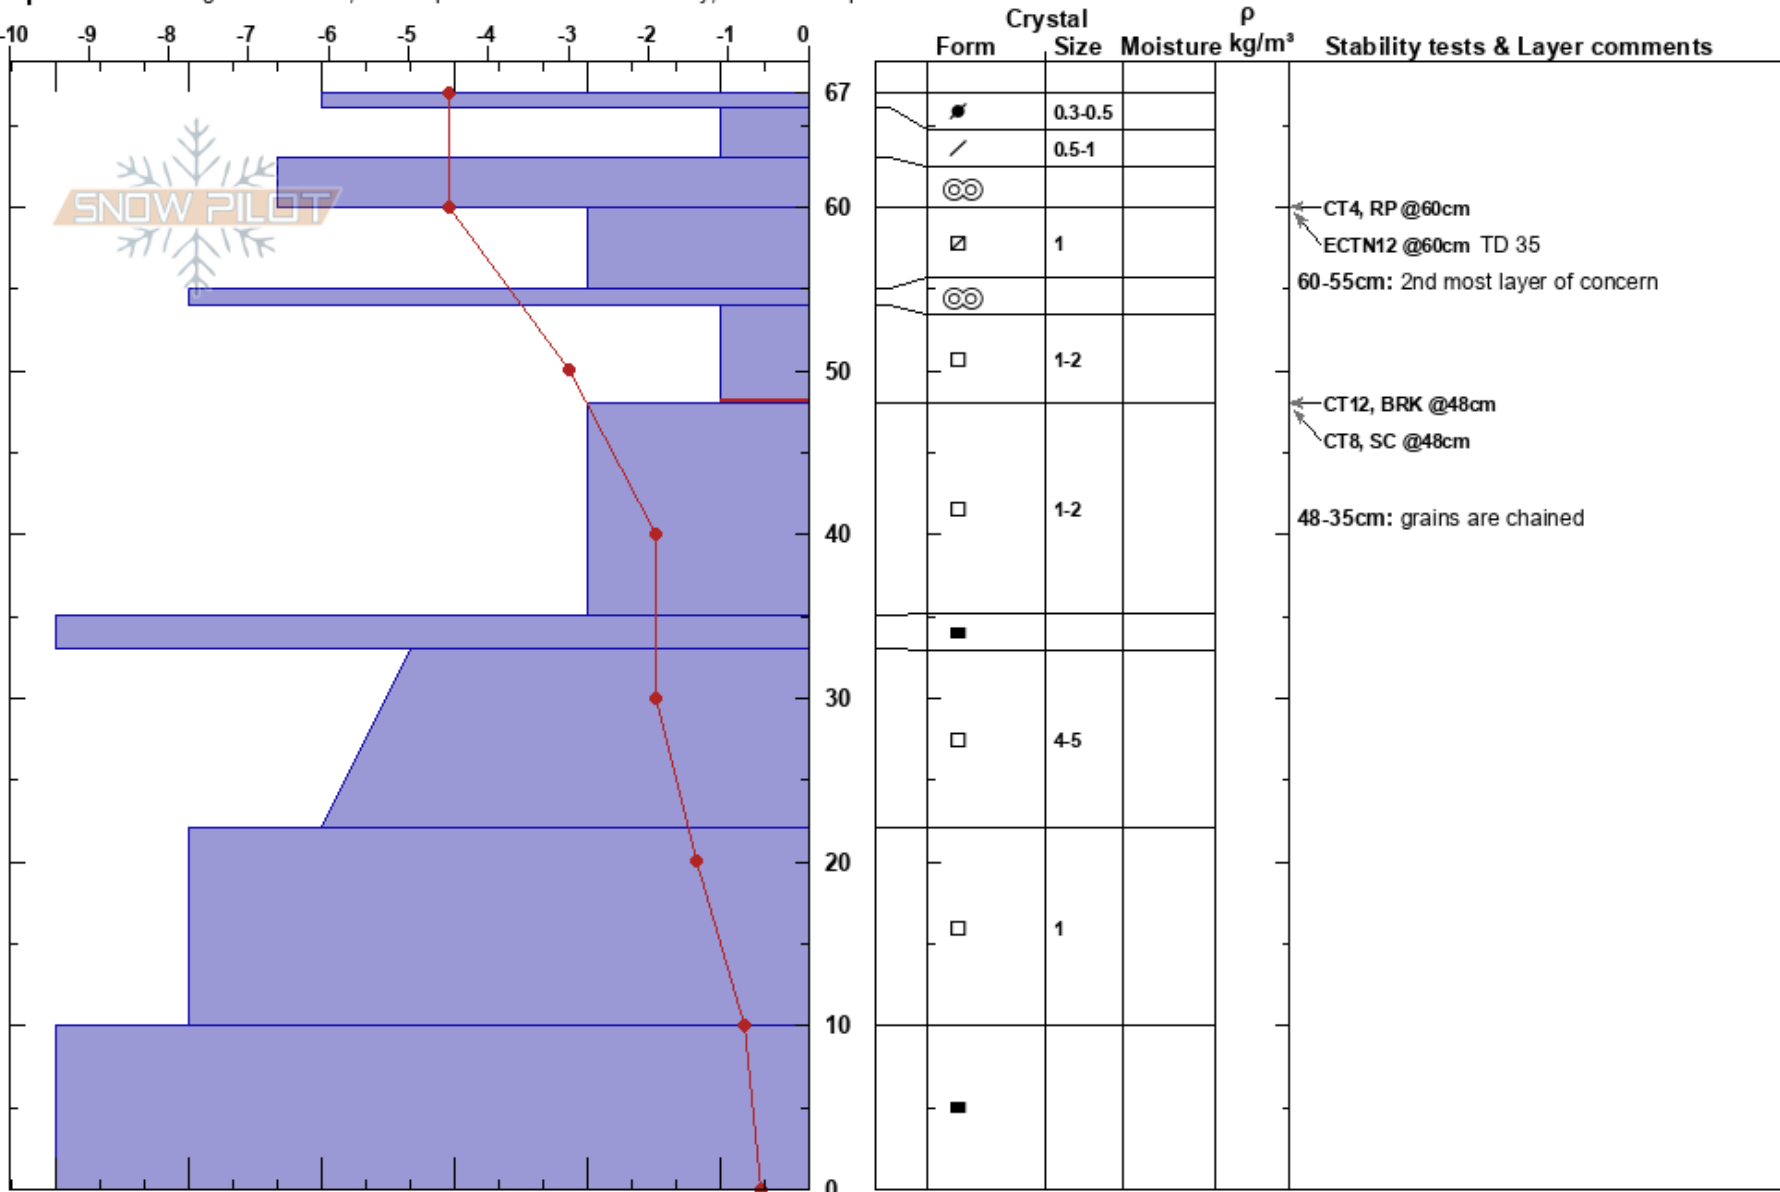

Bluff zone 4
 Craigieburn Range
 New Zealand
 Elevation: 1850 m
 Aspect: 152°

Porters Snow Safety
 22/08/2018 - 11:00
 Co-ord: -43.26609N, 171.63633E
 Slope Angle: 35°
 Wind Loading: no

Stability:
 Air Temperature: -1.9°C
 Sky Cover: CLR
 Precipitation: NO
 Wind: NW Moderate

HS:67
 PF:15
 Layer Notes:
 60-55cm: 2nd most layer of concern
 54-48cm: Problematic layer
 48-35cm: grains are chained

Specifics: Pit dug in a Ski Area; Pit is representative of backcountry; We skied slope

Notes: Patrol wanted to investigate the growth of faceted grains in our shady start zones