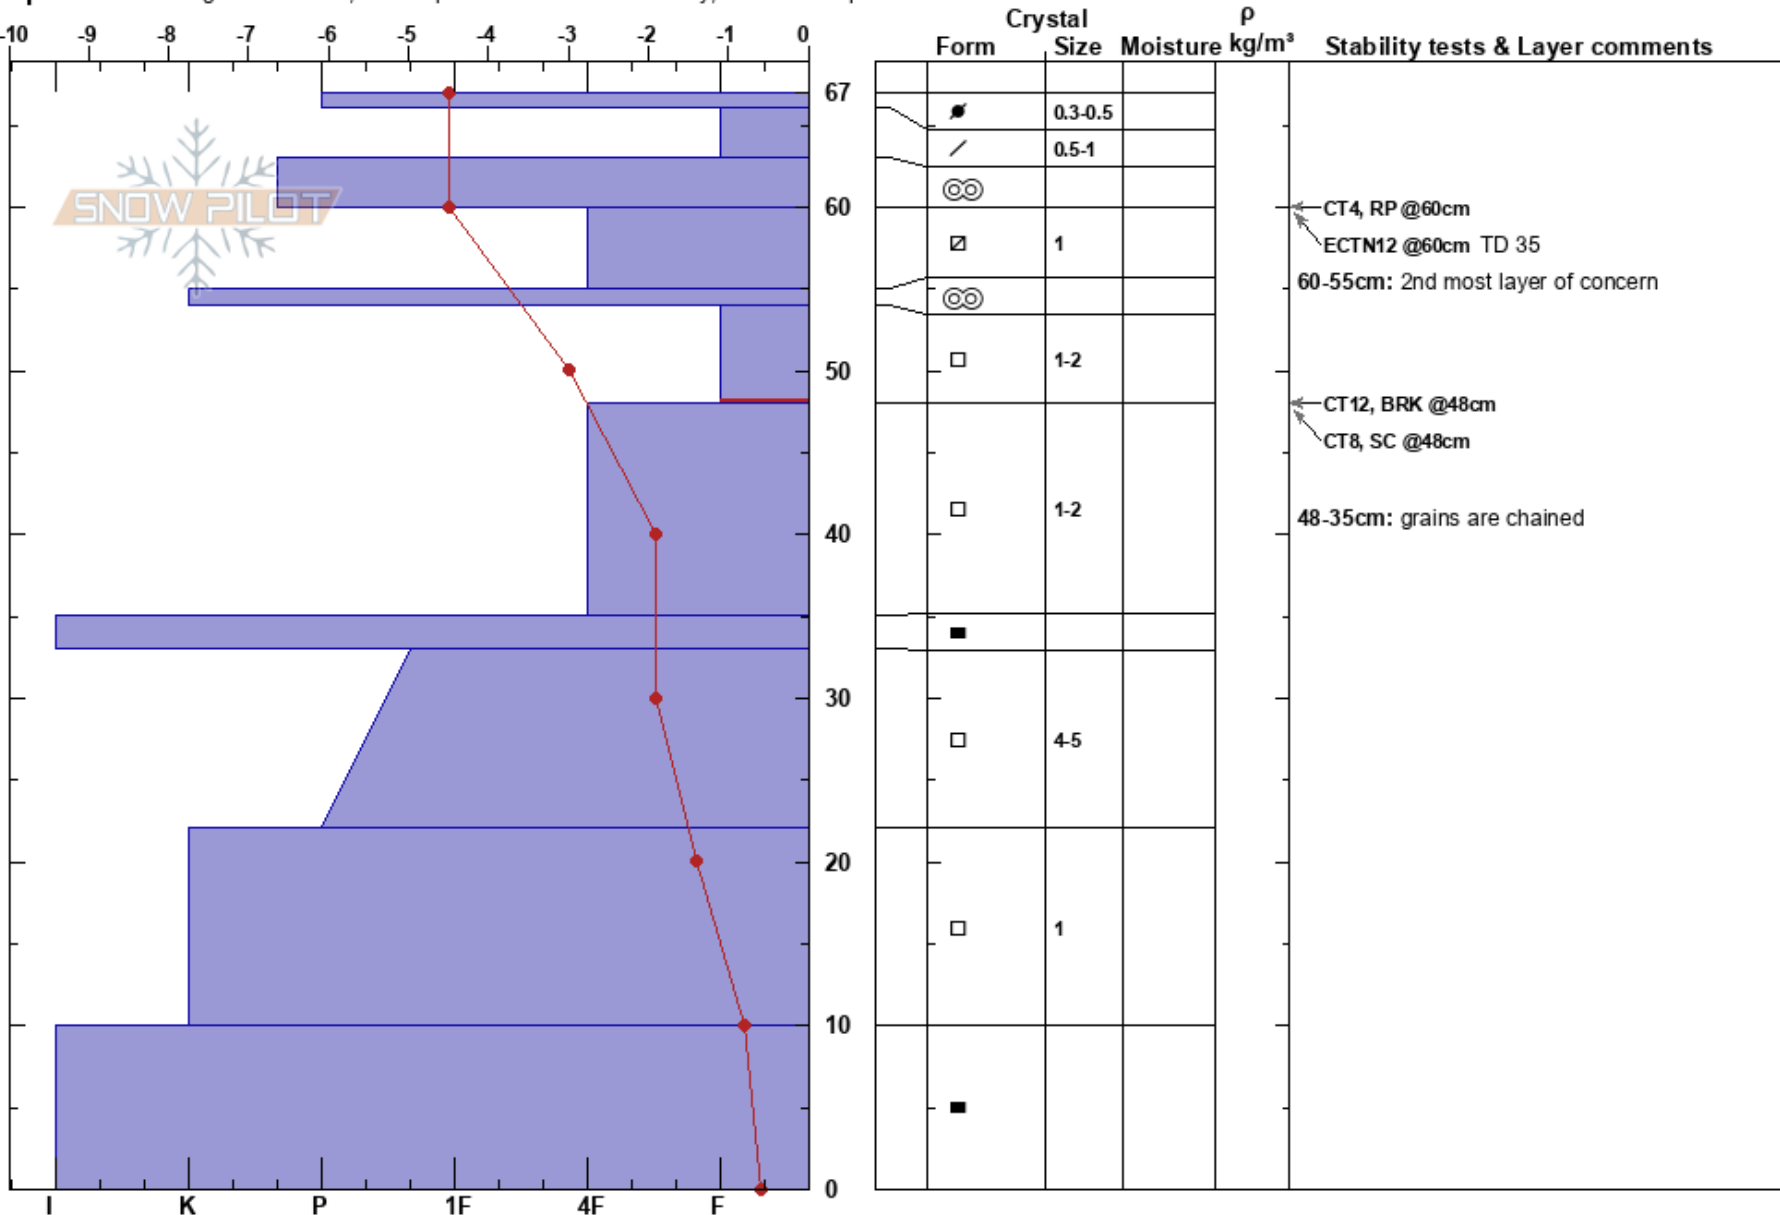

Bluff zone 4  
 Craigieburn Range  
 New Zealand  
 Elevation: 1850 m  
 Aspect: 152°

Porters Snow Safety  
 22/08/2018 - 11:00  
 Co-ord: -43.26609N, 171.63633E  
 Slope Angle: 35°  
 Wind Loading: no

Stability:  
 Air Temperature: -1.9°C  
 Sky Cover: CLR  
 Precipitation: NO  
 Wind: NW Moderate

HS:67  
 PF:15  
 Layer Notes:  
 60-55cm: 2nd most layer of concern  
 54-48cm: Problematic layer  
 48-35cm: grains are chained

Specifics: Pit dug in a Ski Area; Pit is representative of backcountry; We skied slope

Notes: Patrol wanted to investigate the growth of faceted grains in our shady start zones