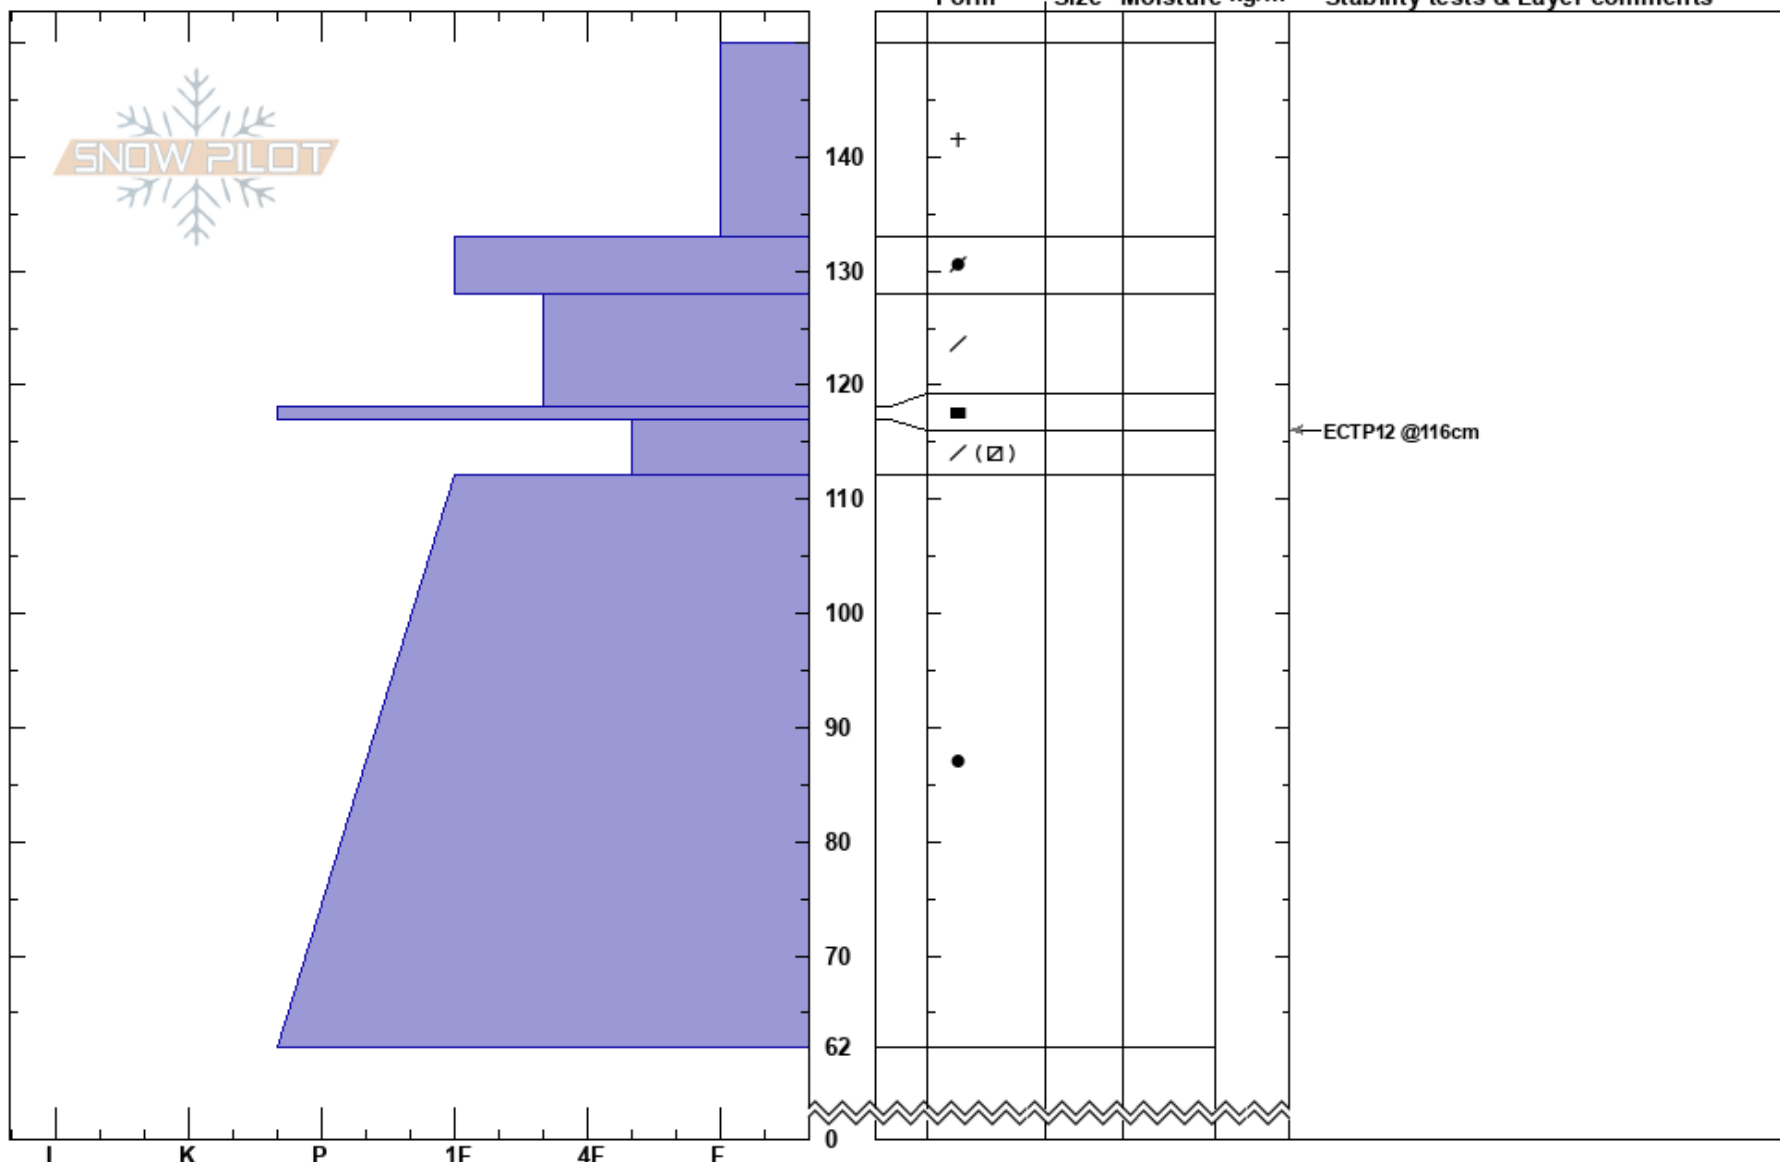

Moliefees
 north Buchanans
 New Zealand
Elevation: 1850 m
Aspect: S
Specifics:

Harris Mountain
 17/08/2018 - 13:00
Co-ord:
Slope Angle: 38°
Wind Loading:

Stability:
Air Temperature:
Sky Cover: BKN
Precipitation: NO
Wind: Calm

PF:30

Layer Notes:

Notes: