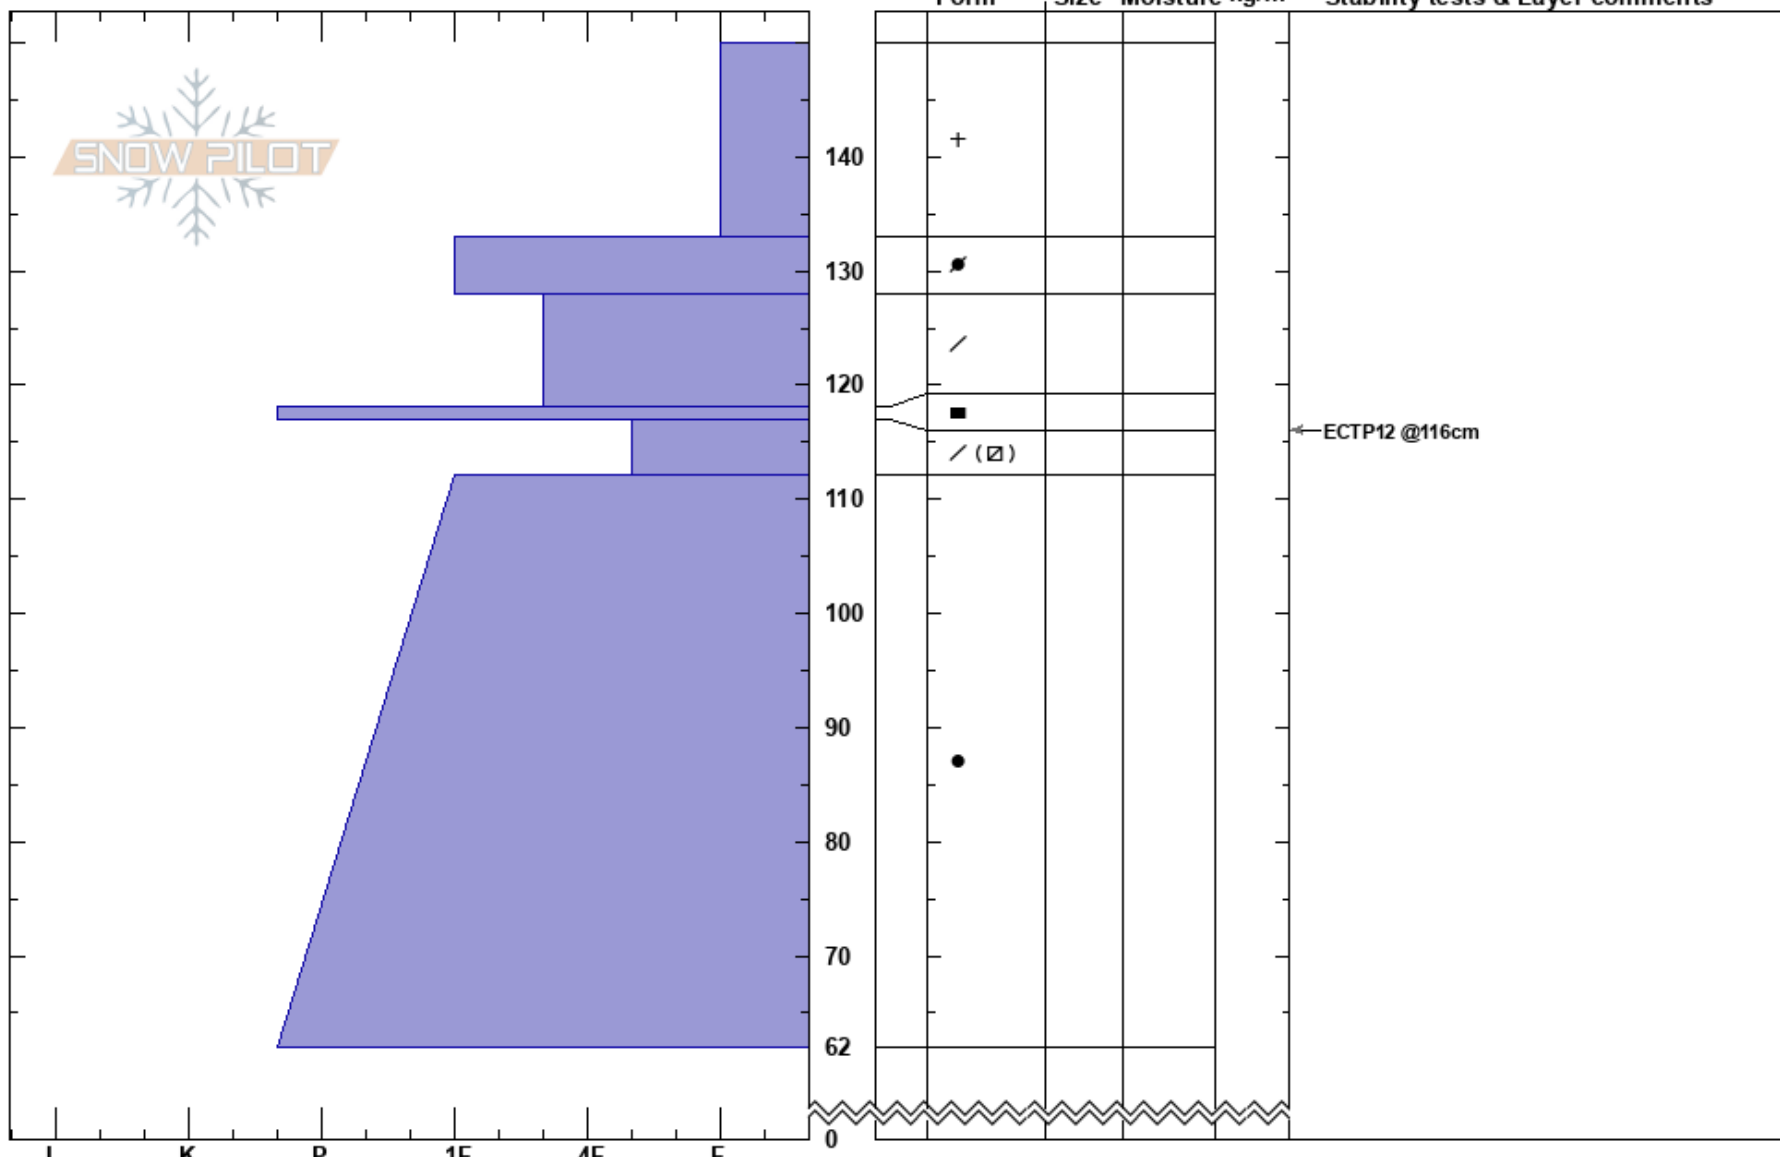

Moliefees  
 north Buchanans  
 New Zealand  
**Elevation:** 1850 m  
**Aspect:** S  
**Specifics:**

Harris Mountain  
 17/08/2018 - 13:00  
**Co-ord:**  
**Slope Angle:** 38°  
**Wind Loading:**

**Stability:**  
**Air Temperature:**  
**Sky Cover:** BKN  
**Precipitation:** NO  
**Wind:** Calm

PF:30

Layer Notes:

Notes: