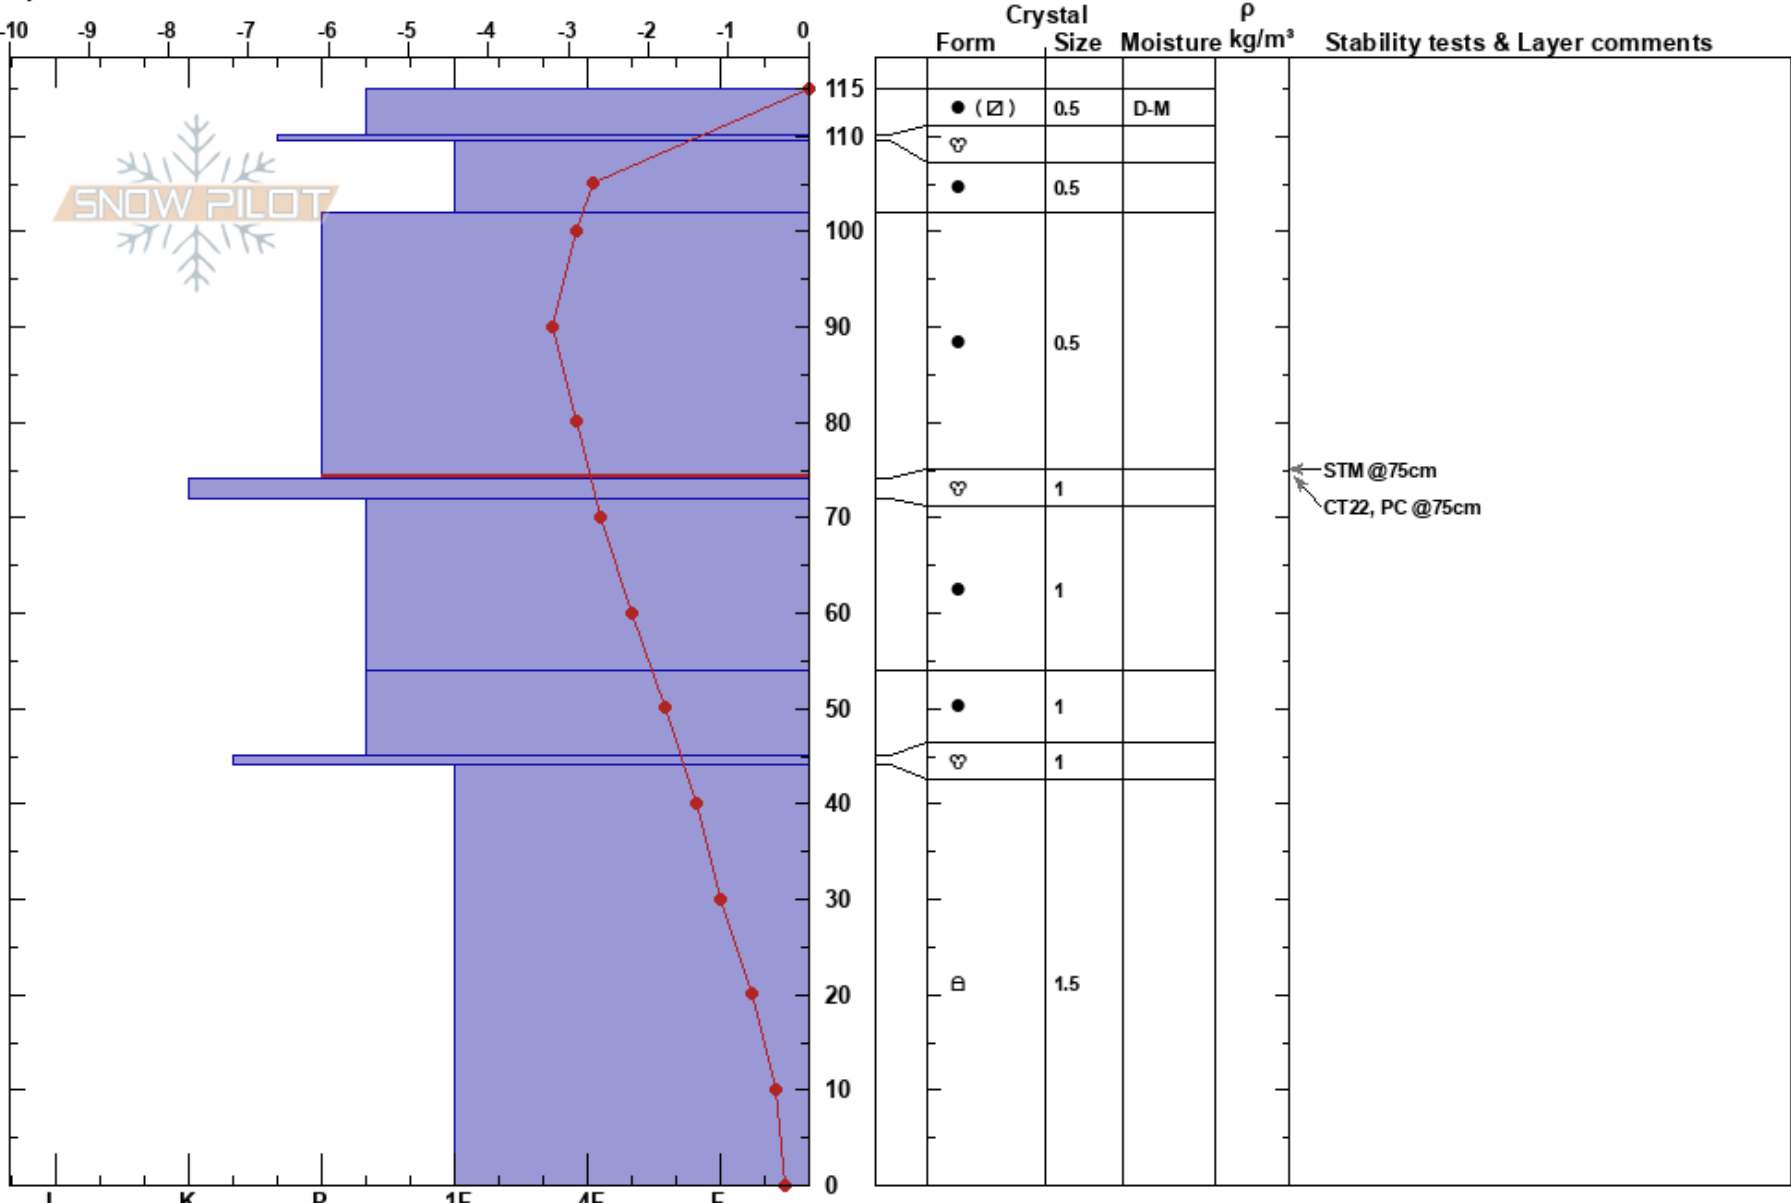

Mid Fest
 Remarkables Range
 New Zealand
 Elevation: 1950 m
 Aspect: SE

Remarks Snow Safety
 13/08/2018 - 14:00
 Co-ord: -45.06088S, 168.80809E
 Slope Angle: 37°
 Wind Loading: previous

Stability: **HS:115**
 Air Temperature: -0.7°C PS: 10 102-74cm:Problematic layer
 Sky Cover: X
 Precipitation: NO
 Wind: NW Light Breeze

Specifics: Pit dug in a Ski Area; Ski tracks on slope; We skied slope

Notes: Pit dug by Irene Henninger, Gabe Vinck Wackernagel and Andrew Forsman. First slight moistening of surface snow layer.