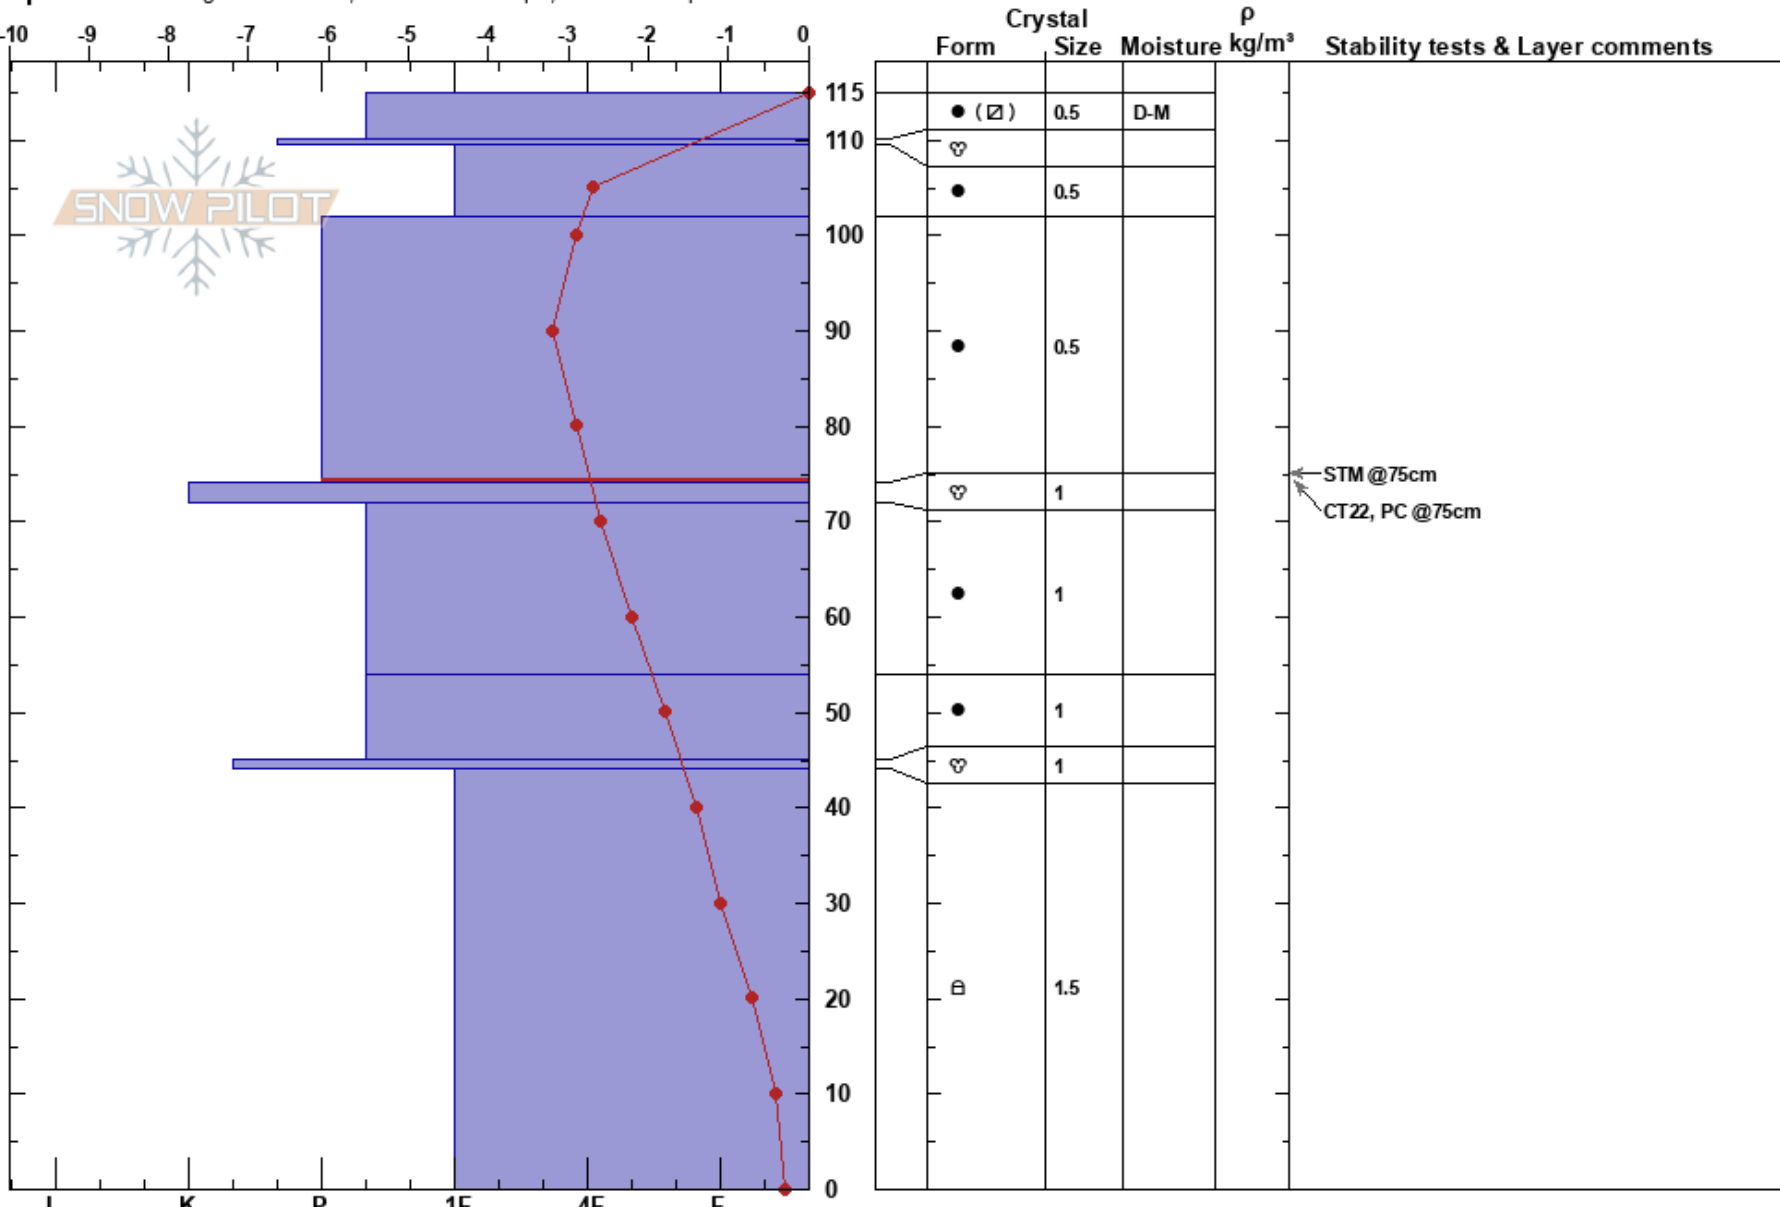

Mid Fest
 Remarkables Range
 New Zealand
 Elevation: 1950 m
 Aspect: SE

Remarks Snow Safety
 13/08/2018 - 14:00
 Co-ord: -45.06088S, 168.80809E
 Slope Angle: 37°
 Wind Loading: previous

Stability: **HS:115**
 Air Temperature: -0.7°C PS: 10 102-74cm:Problematic layer
 Sky Cover: X
 Precipitation: NO
 Wind: NW Light Breeze

Specifics: Pit dug in a Ski Area; Ski tracks on slope; We skied slope

Notes: Pit dug by Irene Henninger, Gabe Vinck Wackernagel and Andrew Forsman. First slight moistening of surface snow layer.