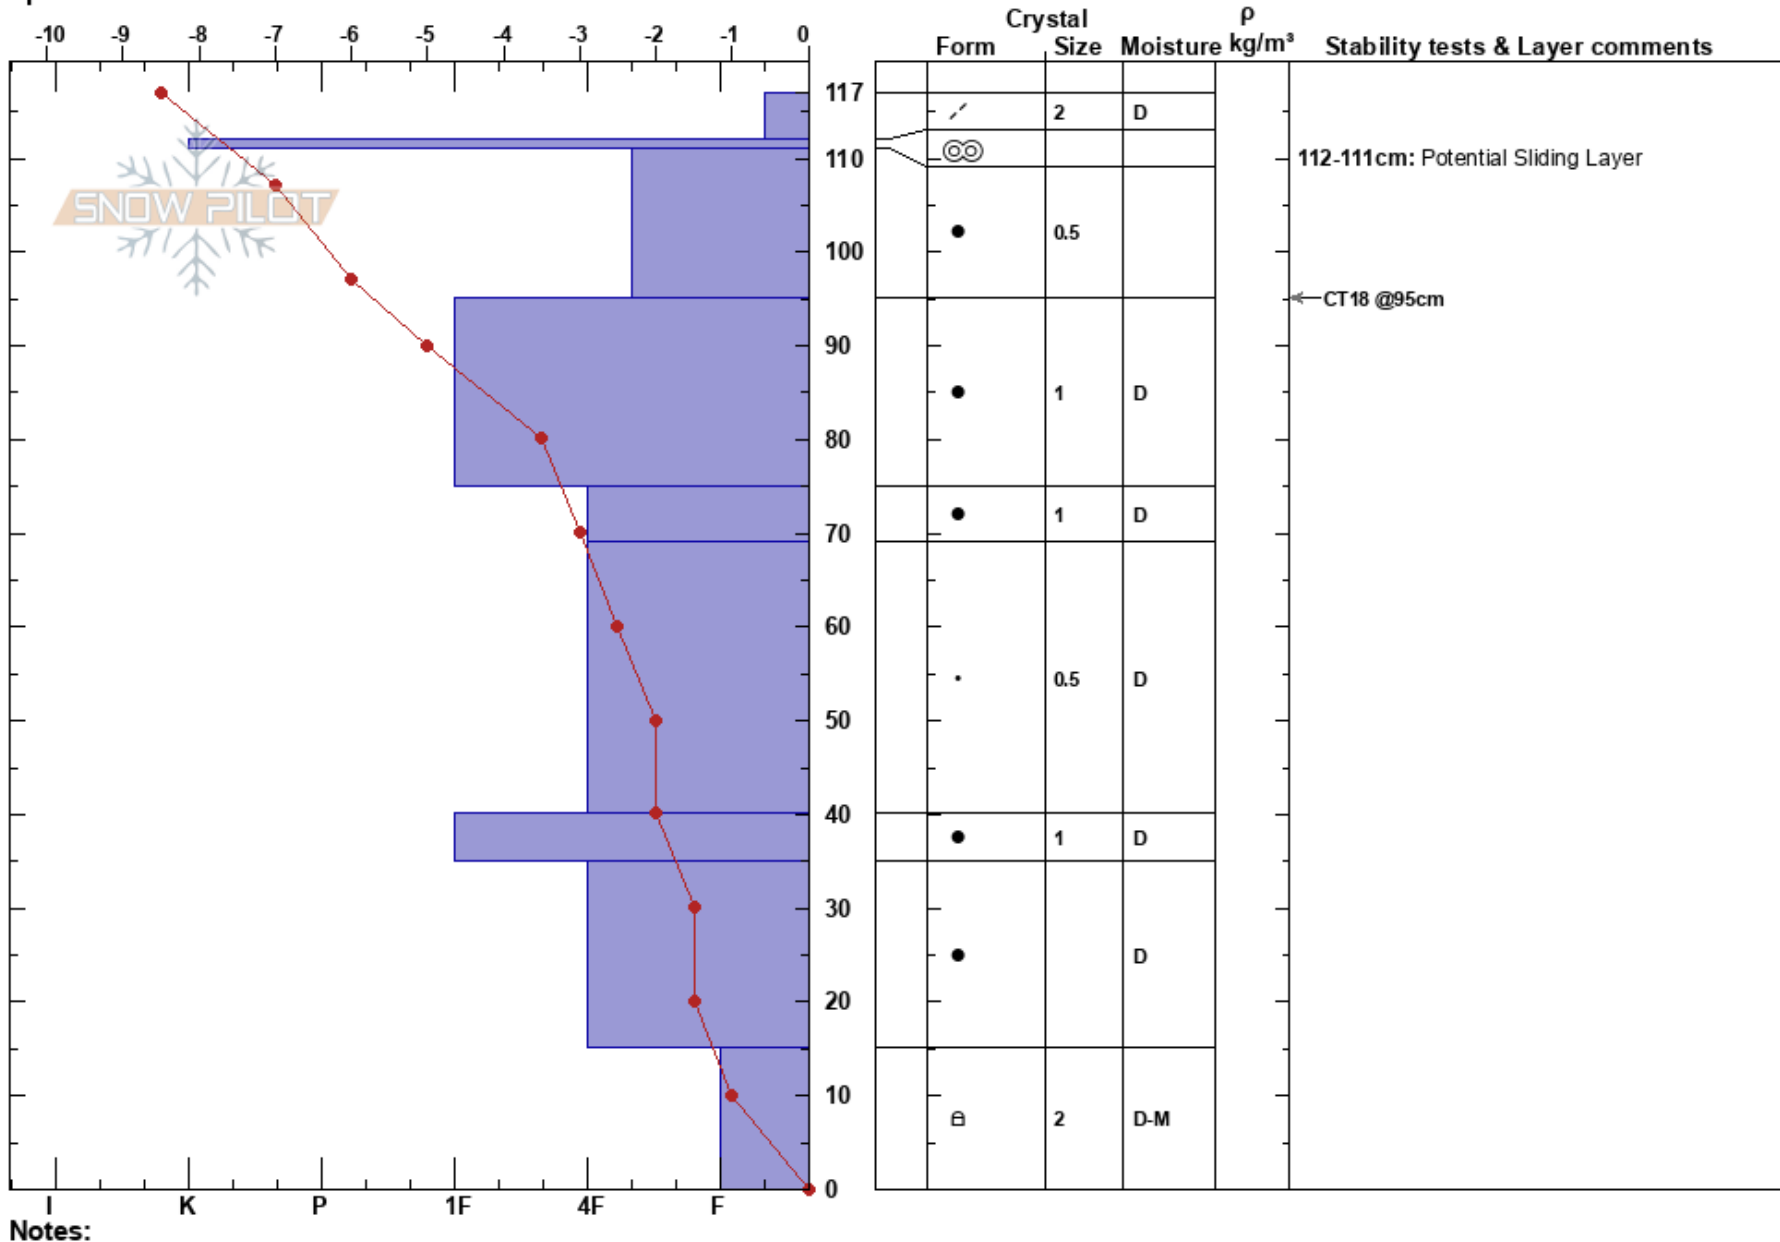

Pisa DOC trail
 Pisa
 New Zealand
 Elevation: 1510 m
 Aspect: W
 Specifics:

Neal McAloon
 06/08/2018 - 10:30
 Co-ord: -44.88044S, 169.09593W
 Slope Angle: 35°
 Wind Loading: previous

Stability:
 Air Temperature: -3°C
 Sky Cover: FEW
 Precipitation: NO
 Wind: Calm

HS:117
 PF:25
 112-111cm: Potential Sliding Layer
 112-111cm: Problematic layer

Notes: