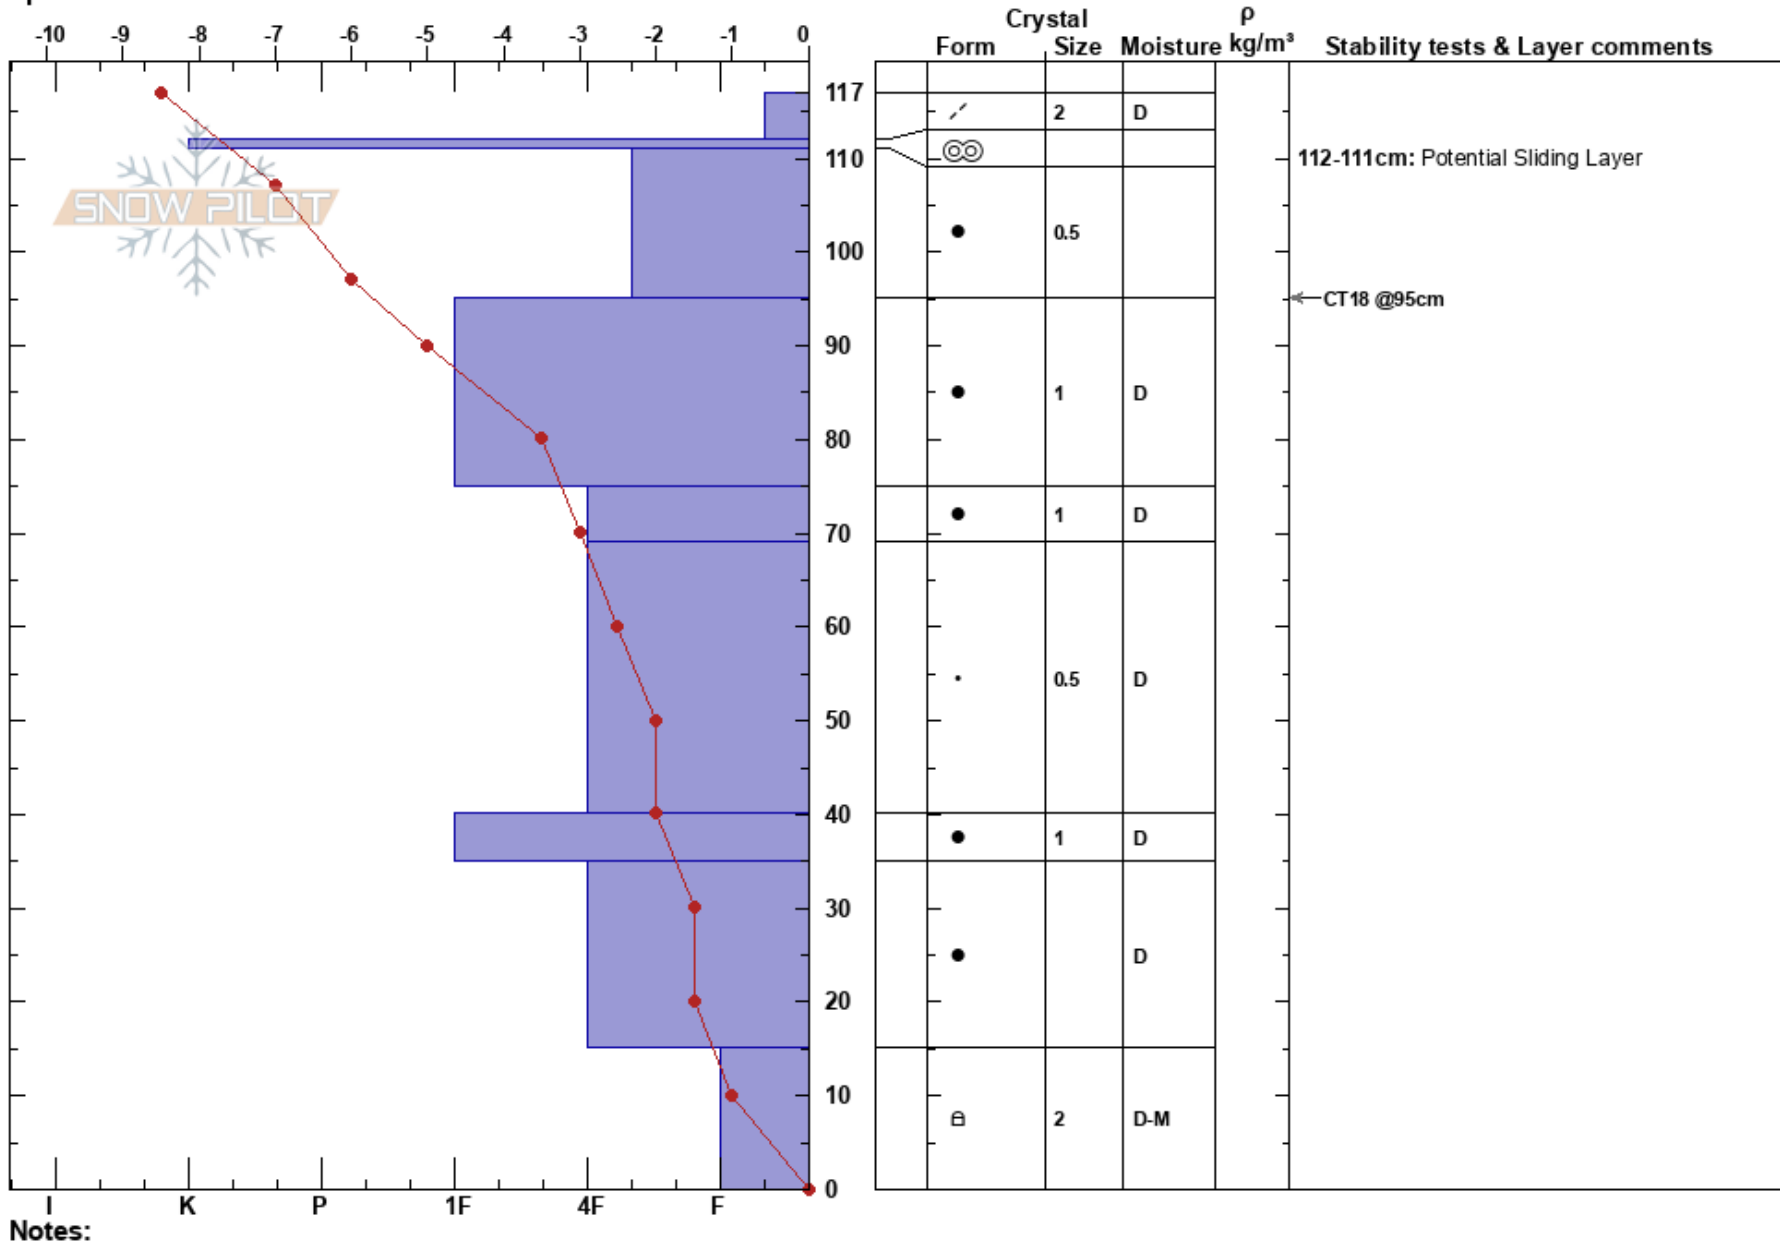

Pisa DOC trail  
 Pisa  
 New Zealand  
 Elevation: 1510 m  
 Aspect: W  
 Specifics:

Neal McAloon  
 06/08/2018 - 10:30  
 Co-ord: -44.88044S, 169.09593W  
 Slope Angle: 35°  
 Wind Loading: previous

Stability:  
 Air Temperature: -3°C  
 Sky Cover: FEW  
 Precipitation: NO  
 Wind: Calm

HS:117  
 PF:25  
 112-111cm: Potential Sliding Layer  
 112-111cm: Problematic layer

Notes: