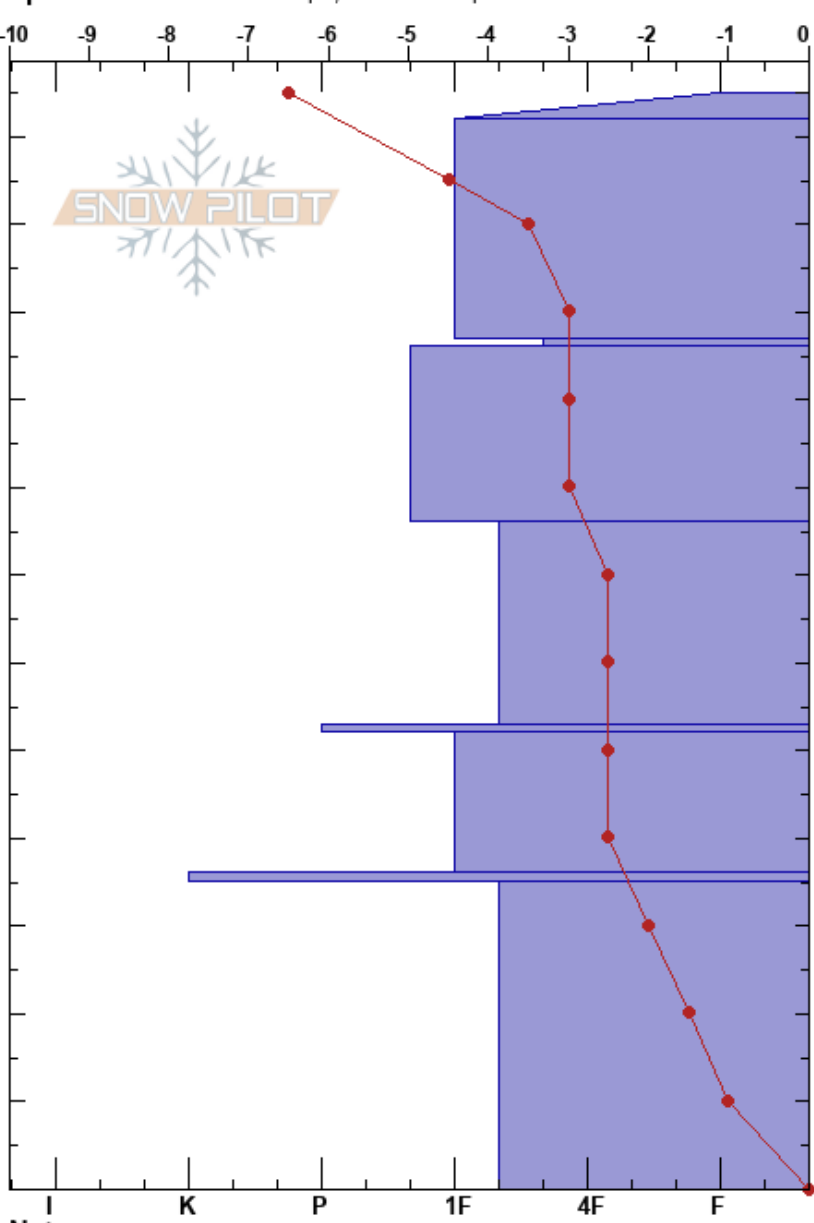

Backbowls Outwide  
 Coronet Peak  
 New Zealand  
 Elevation: 1575 m  
 Aspect: SE  
 Specifics: Ski tracks on slope; We skied slope

Coronet Peak  
 10/08/2018 - 11:00  
 Co-ord: 59G 321896E 5024230S  
 Slope Angle: 37°  
 Wind Loading: previous

Stability: Very Good HS:125 Layer Notes:  
 Air Temperature: 1.4°C PF:15 97-96cm:Problematic layer  
 Sky Cover: CLR  
 Precipitation: NO  
 Wind: Calm

Height (cm)	Crystal		Moisture	$\rho$ kg/m <sup>3</sup>	Stability tests & Layer comments
	Form	Size			
125	/				
120				D	
110	.			D	
100					
97	B	1		D	← CT30, SC @97cm
90	.			D	
80		0.5		D	
70	.			D	
60					
55	⊙			D	
50	.			D	
45		0.5		D	
40	■			D	
30					
20	⊙			D	
10					
0					← ECTX