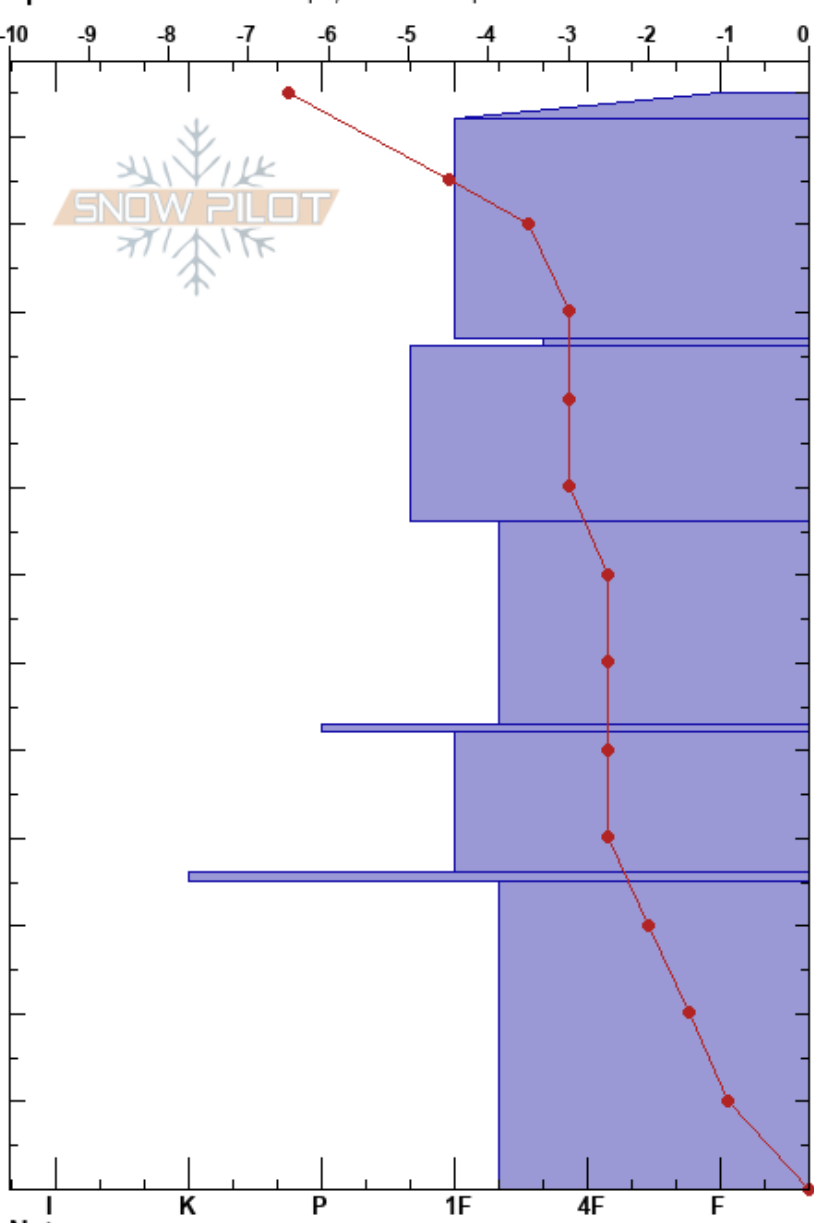

Backbowls Outwide  
 Coronet Peak  
 New Zealand  
 Elevation: 1575 m  
 Aspect: SE  
 Specifics: Ski tracks on slope; We skied slope

Coronet Peak  
 10/08/2018 - 11:00  
 Co-ord: 59G 321896E 5024230S  
 Slope Angle: 37°  
 Wind Loading: previous

Stability: Very Good HS:125 Layer Notes:  
 Air Temperature: 1.4°C PF:15 97-96cm:Problematic layer  
 Sky Cover: CLR  
 Precipitation: NO  
 Wind: Calm

Height (cm)	Crystal		Moisture	$\rho$ kg/m <sup>3</sup>	Stability tests & Layer comments
	Form	Size			
125	/				
120				D	
110	.			D	
100					
95	B	1		D	← CT30, SC @97cm
90	.		0.5	D	
80					
70	•			D	
60					
55	⊙			D	
50	.		0.5	D	
40	■			D	
30					
20	⊙			D	
10					
0					← ECTX