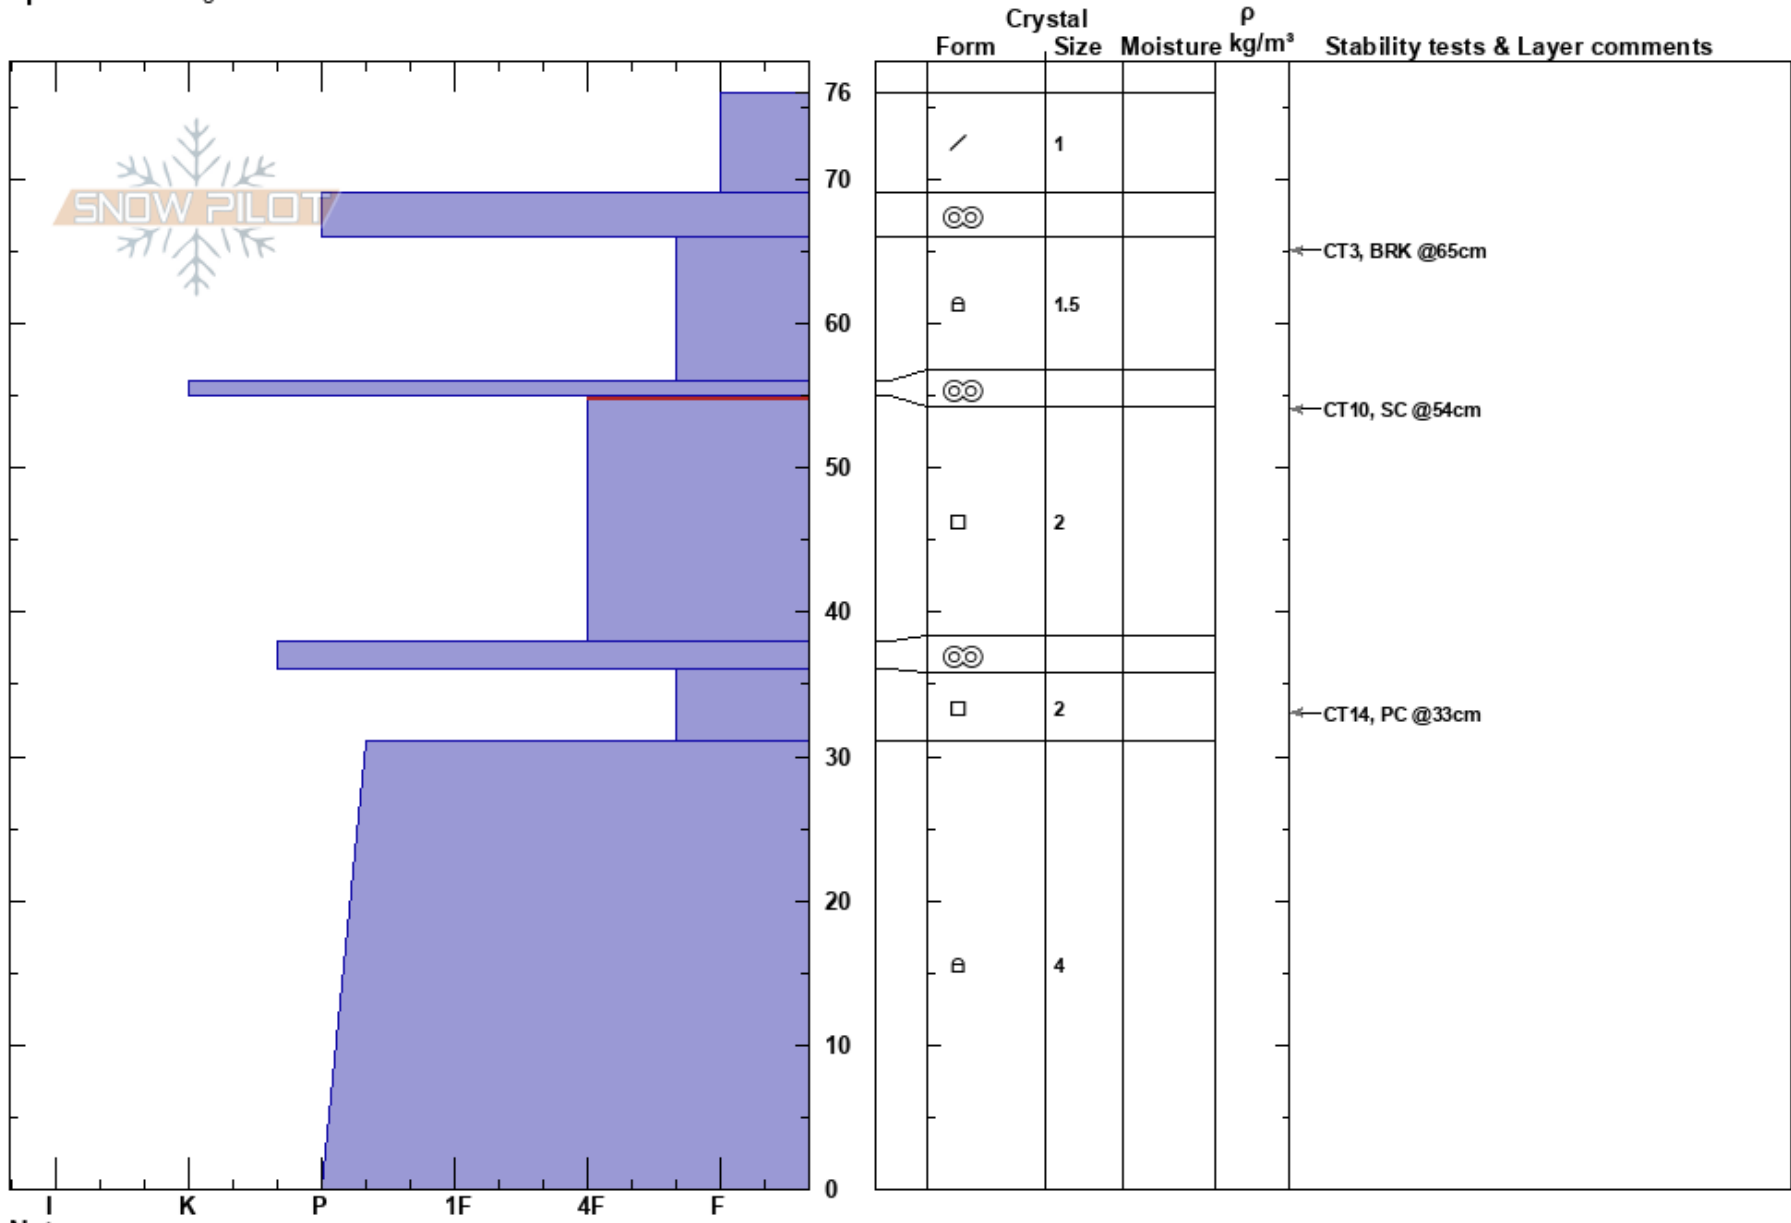

Bluff Zone 4 test +  
 Craigieburn Range  
 New Zealand  
**Elevation:** 1800 m  
**Aspect:** 128°  
**Specifics:** Pit dug in a Ski Area

Porters Snow Safety  
 09/08/2018 - 14:00  
**Co-ord:** -43.26658N, 171.63568E  
**Slope Angle:** 38°  
**Wind Loading:**

**Stability:**  
**Air Temperature:**  
**Sky Cover:** CLR  
**Precipitation:** NO  
**Wind:** Calm

**HS:** 76  
**Layer Notes:**  
 55-38cm: Problematic layer

Notes: